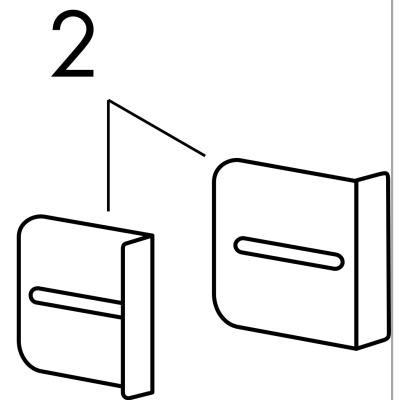

**XtraStoris Minimalistic  
Wall Niche Frameless 12"x 12"x 4"**

Finish: **Brushed Stainless Steel** Part no. : **56073800**

**Description**

**Features**

- Consists of: wall niche frameless, installation set, sealing set
- Installation depth: 100 mm
- Where to use: new construction, renovation
- Variable installation depth
- Easy to clean surface
- Installable flush with the wall or as a design element sticking out (up to 2.17 inch)
- frameless design
- suitable for use in wet areas
- easy adjustment to tile thickness
- Wall type: drywall construction, solid wall construction
- Material sealing set: Polystyrene (PS)
- Material wall niche: Stainless Steel 304 (1.4301)
- Dimensions wall niche: 11.81 x 11.81 x 3.93" (HxWxD)
- Required dimensions for installation set: 12.32 x 12.79 x 3.93" (HxWxD)

**XtraStoris Minimalistic**  
**Wall Niche Frameless 12"x 12"x 4"**  
Finish: **Brushed Stainless Steel** Part no. : **56073800**

Exploded drawing

Year of production: >07/23

**XtraStoris Minimalistic**  
**Wall Niche Frameless 12"x 12"x 4"**  
 Finish: **Brushed Stainless Steel** Part no. : **56073800**