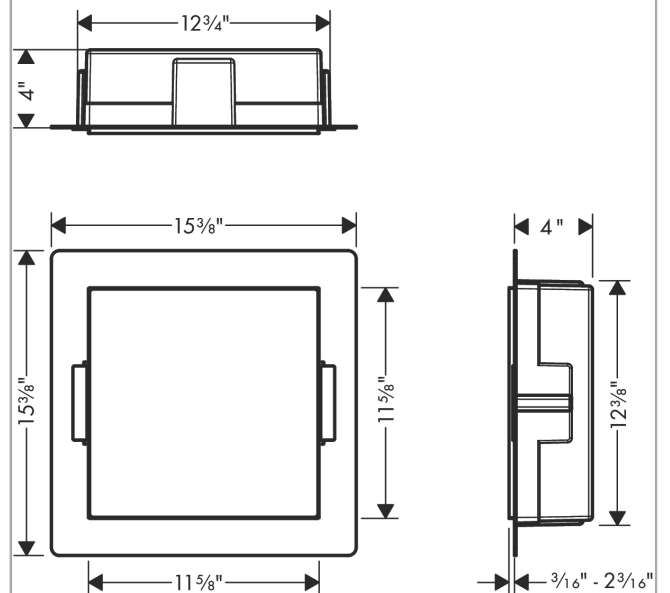

**XtraStoris Minimalistic  
Wall Niche Frameless 12"x 12"x 4"**

Finish: **Brushed Stainless Steel** Part no. : **56073800**

**Description**

**Features**

- Consists of: wall niche frameless, installation set, sealing set
- Installation depth: 100 mm
- Where to use: new construction, renovation
- Variable installation depth
- Easy to clean surface
- Installable flush with the wall or as a design element sticking out (up to 2.17 inch)
- frameless design
- suitable for use in wet areas
- easy adjustment to tile thickness
- Wall type: drywall construction, solid wall construction
- Material sealing set: Polystyrene (PS)
- Material wall niche: Stainless Steel 304 (1.4301)
- Dimensions wall niche: 11.81 x 11.81 x 3.93" (HxWxD)
- Required dimensions for installation set: 12.32 x 12.79 x 3.93" (HxWxD)

**XtraStoris Minimalistic**  
**Wall Niche Frameless 12"x 12"x 4"**  
Finish: **Brushed Stainless Steel** Part no. : **56073800**

Exploded drawing

Year of production: >07/23

**XtraStoris Minimalistic**  
**Wall Niche Frameless 12"x 12"x 4"**  
 Finish: **Brushed Stainless Steel** Part no. : **56073800**