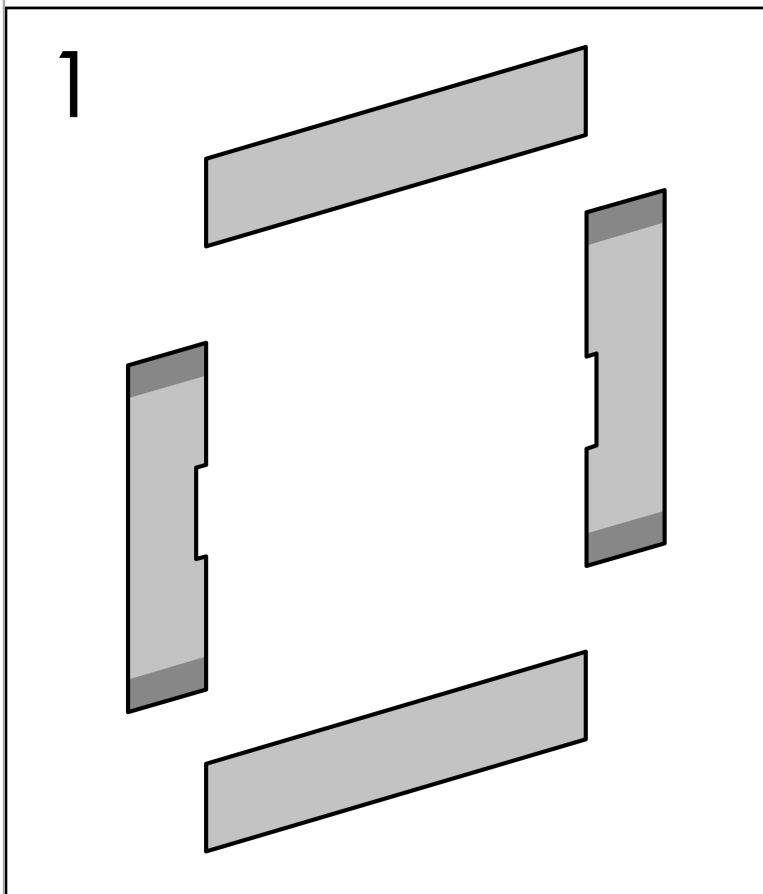

**XtraStoris Minimalistic  
Wall Niche Frameless 12"x 12"x 4"**

Finish: **Brushed Stainless Steel** Part no. : **56073800**

**Description**

**Features**

- Consists of: wall niche frameless, installation set, sealing set
- Installation depth: 100 mm
- Where to use: new construction, renovation
- Variable installation depth
- Easy to clean surface
- Installable flush with the wall or as a design element sticking out (up to 2.17 inch)
- frameless design
- suitable for use in wet areas
- easy adjustment to tile thickness
- Wall type: drywall construction, solid wall construction
- Material sealing set: Polystyrene (PS)
- Material wall niche: Stainless Steel 304 (1.4301)
- Dimensions wall niche: 11.81 x 11.81 x 3.93" (HxWxD)
- Required dimensions for installation set: 12.32 x 12.79 x 3.93" (HxWxD)

**XtraStoris Minimalistic**  
**Wall Niche Frameless 12"x 12"x 4"**  
Finish: **Brushed Stainless Steel** Part no. : **56073800**

Exploded drawing

Year of production: >07/23

**XtraStoris Minimalistic**  
**Wall Niche Frameless 12"x 12"x 4"**  
 Finish: **Brushed Stainless Steel** Part no. : **56073800**