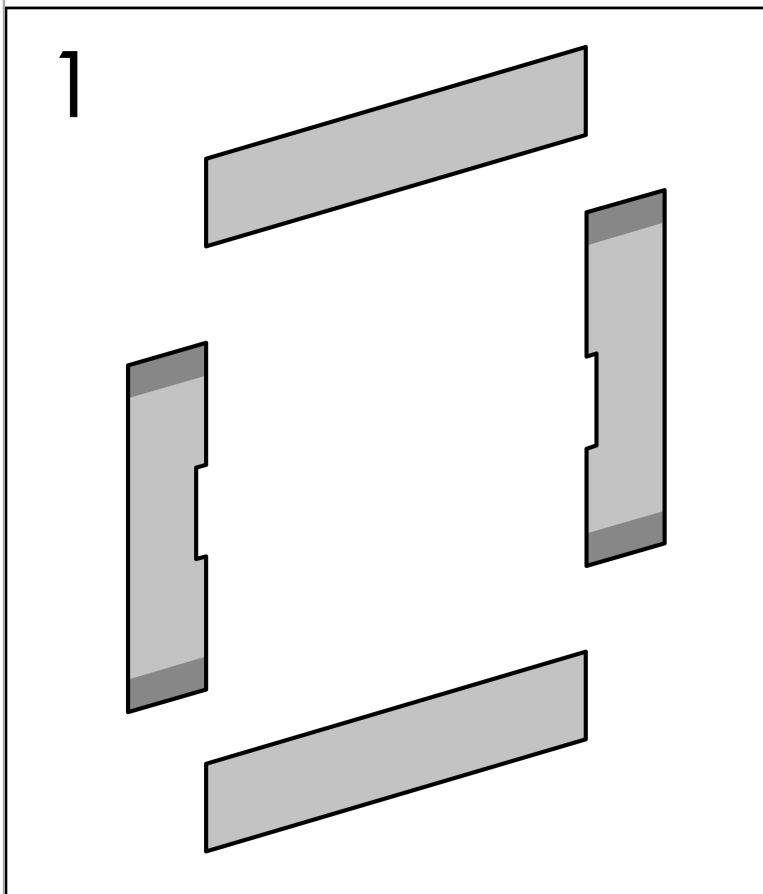

XtraStoris Minimalistic
Wall Niche Frameless 12"x 12"x 4"
 Finish: **matte white** Part no. : **56073700**

Description

Features

- Consists of: wall niche frameless, installation set, sealing set
- Installation depth: 100 mm
- Where to use: new construction, renovation
- Variable installation depth
- Easy to clean surface
- Installable flush with the wall or as a design element sticking out (up to 2.17 inch)
- frameless design
- suitable for use in wet areas
- easy adjustment to tile thickness
- Wall type: drywall construction, solid wall construction
- Material sealing set: Polystyrene (PS)
- Material wall niche: Stainless Steel 304 (1.4301)
- Dimensions wall niche: 11.81 x 11.81 x 3.93" (HxWxD)
- Required dimensions for installation set: 12.32 x 12.79 x 3.93" (HxWxD)

Item details

List Price \$ 753.00

Technology

Design awards

reddot winner 2022

Compliance / Sustainability

Product image

Scale drawing

XtraStoris Minimalistic
Wall Niche Frameless 12"x 12"x 4"
Finish: **matte white** Part no. : **56073700**

Exploded drawing

Year of production: >07/23

XtraStoris Minimalistic
Wall Niche Frameless 12"x 12"x 4"
 Finish: **matte white** Part no. : **56073700**