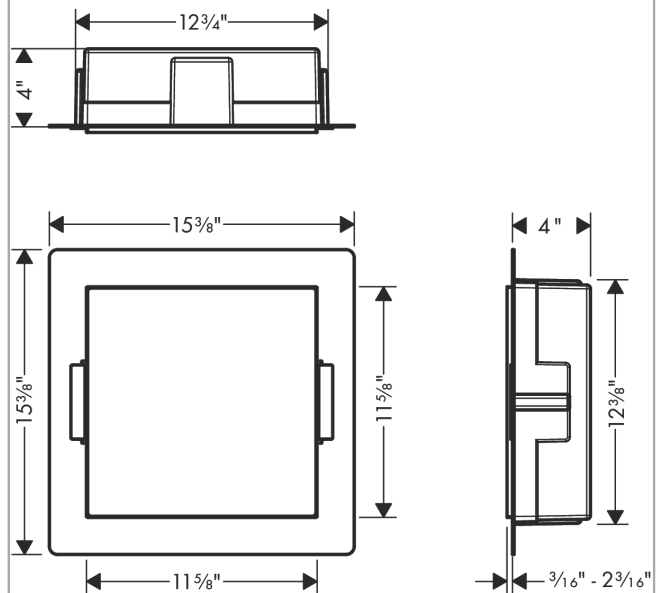

XtraStoris Minimalistic
Wall Niche Frameless 12"x 12"x 4"
 Finish: **matte white** Part no. : **56073700**

Description

Features

- Consists of: wall niche frameless, installation set, sealing set
- Installation depth: 100 mm
- Where to use: new construction, renovation
- Variable installation depth
- Easy to clean surface
- Installable flush with the wall or as a design element sticking out (up to 2.17 inch)
- frameless design
- suitable for use in wet areas
- easy adjustment to tile thickness
- Wall type: drywall construction, solid wall construction
- Material sealing set: Polystyrene (PS)
- Material wall niche: Stainless Steel 304 (1.4301)
- Dimensions wall niche: 11.81 x 11.81 x 3.93" (HxWxD)
- Required dimensions for installation set: 12.32 x 12.79 x 3.93" (HxWxD)

Item details

List Price \$ 753.00

Technology

Design awards

reddot winner 2022

Compliance / Sustainability

Product image

Scale drawing

XtraStoris Minimalistic
Wall Niche Frameless 12"x 12"x 4"
Finish: **matte white** Part no. : **56073700**

Exploded drawing

Year of production: >07/23

XtraStoris Minimalistic
Wall Niche Frameless 12"x 12"x 4"
 Finish: **matte white** Part no. : **56073700**