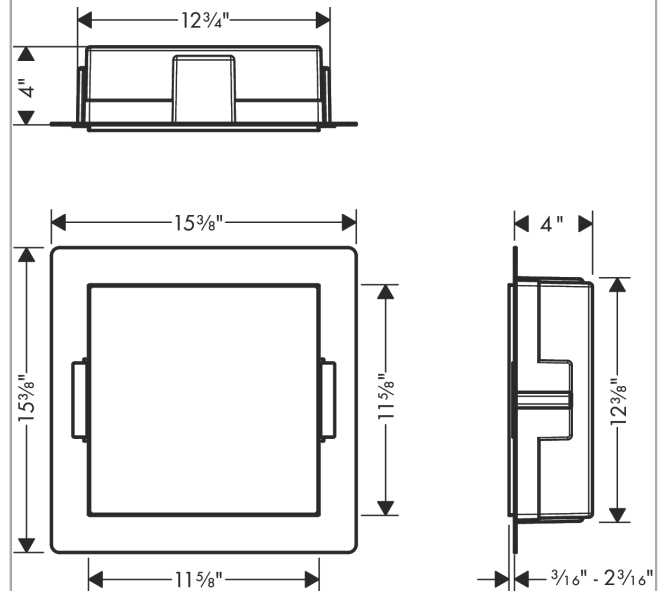

XtraStoris Minimalistic
Wall Niche Frameless 12"x 12"x 4"
 Finish: **matte black** Part no. : **56073670**

Description

Features

- Consists of: wall niche frameless, installation set, sealing set
- Installation depth: 100 mm
- Where to use: new construction, renovation
- Variable installation depth
- Easy to clean surface
- Installable flush with the wall or as a design element sticking out (up to 2.17 inch)
- frameless design
- suitable for use in wet areas
- easy adjustment to tile thickness
- Wall type: drywall construction, solid wall construction
- Material sealing set: Polystyrene (PS)
- Material wall niche: Stainless Steel 304 (1.4301)
- Dimensions wall niche: 11.81 x 11.81 x 3.93" (HxWxD)
- Required dimensions for installation set: 12.32 x 12.79 x 3.93" (HxWxD)

XtraStoris Minimalistic
Wall Niche Frameless 12"x 12"x 4"
 Finish: **matte black** Part no. : **56073670**

Exploded drawing

Year of production: >07/21

XtraStoris Minimalistic
Wall Niche Frameless 12"x 12"x 4"
 Finish: **matte black** Part no. : **56073670**