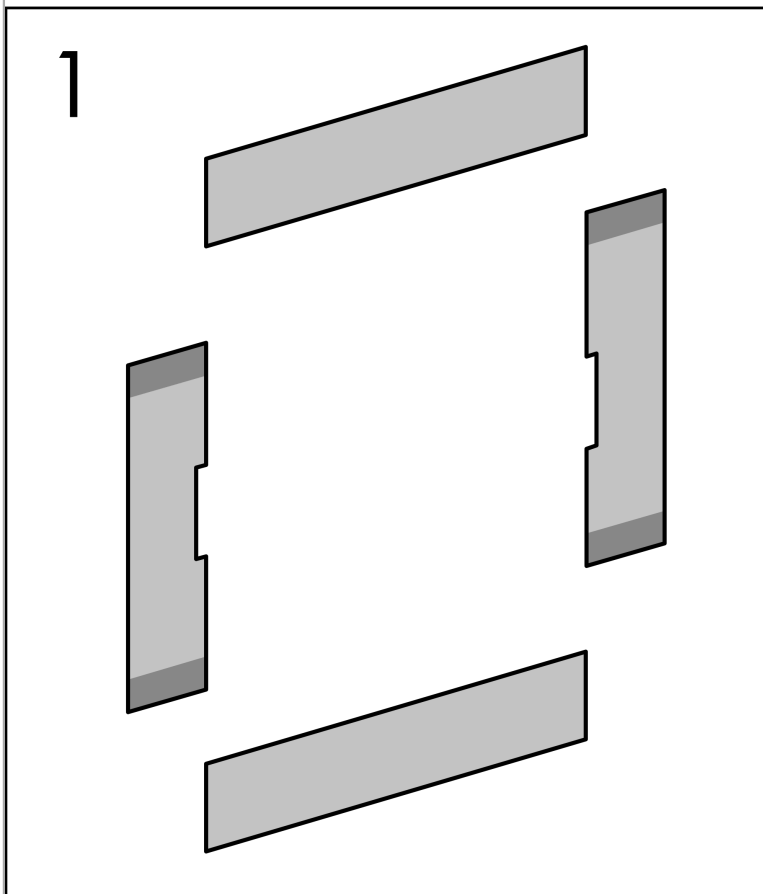

XtraStoris Minimalistic
Wall Niche Frameless 12"x 12"x 4"
Finish: **matte black** Part no. : **56073670**

Exploded drawing

Year of production: >07/21

XtraStoris Minimalistic
Wall Niche Frameless 12"x 12"x 4"
Finish: **matte black** Part no. : **56073670**

Spare parts list

Year of production: >07/21

Pos.	Description	Part no.	Price	PU
1	sealing set	94423000	-	1
2	mounting kit	94337000	-	1