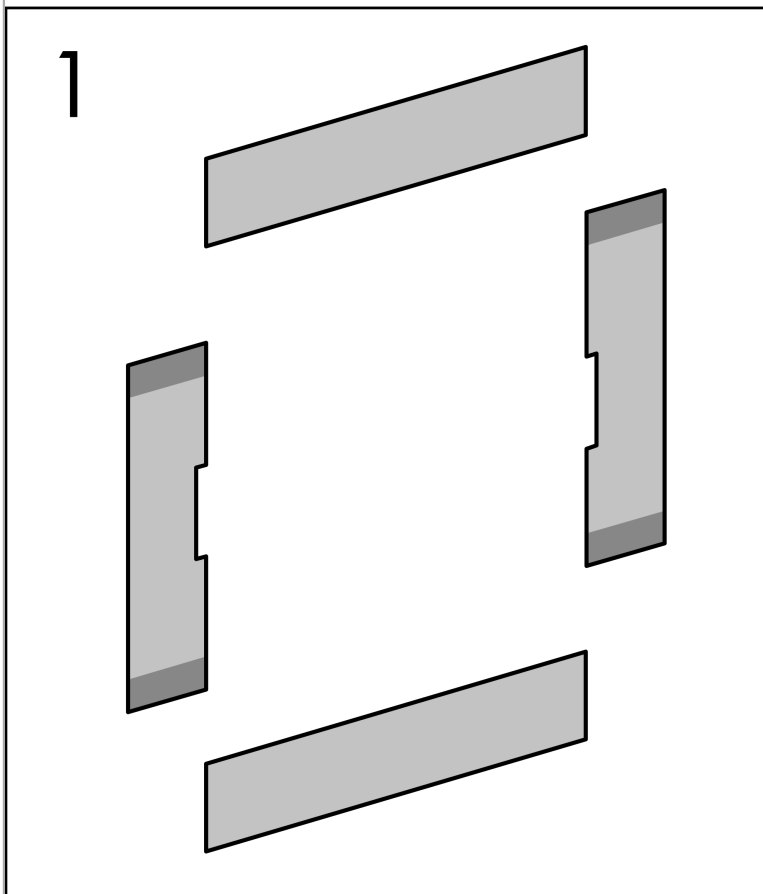

XtraStoris Minimalistic Wall Niche Frameless 12"x 6"x 4"

Finish: **Brushed Stainless Steel** Part no. : **56070800**

Description

Features

- Consists of: wall niche frameless, installation set, sealing set
- Installation depth: 100 mm
- Where to use: new construction, renovation
- Variable installation depth
- Easy to clean surface
- Installable flush with the wall or as a design element sticking out (up to 2.17 inch)
- frameless design
- suitable for use in wet areas
- easy adjustment to tile thickness
- Wall type: drywall construction, solid wall construction
- Material sealing set: Polystyrene (PS)
- Material wall niche: Stainless Steel 304 (1.4301)
- Dimensions wall niche: 11.81 x 5.9 x 3.93" (HxWxD)
- Required dimensions for installation set: 12.32 x 6.88 x 3.93" (HxWxD)

Item details

List Price \$ 650.00

Technology

Design awards

reddot winner 2022

Compliance / Sustainability

Product image

Scale drawing

**XtraStoris Minimalistic
Wall Niche Frameless 12"x 6"x 4"**

Finish: **Brushed Stainless Steel** Part no. : **56070800**

Exploded drawing

Year of production: >07/21

XtraStoris Minimalistic
Wall Niche Frameless 12"x 6"x 4"
 Finish: **Brushed Stainless Steel** Part no. : **56070800**