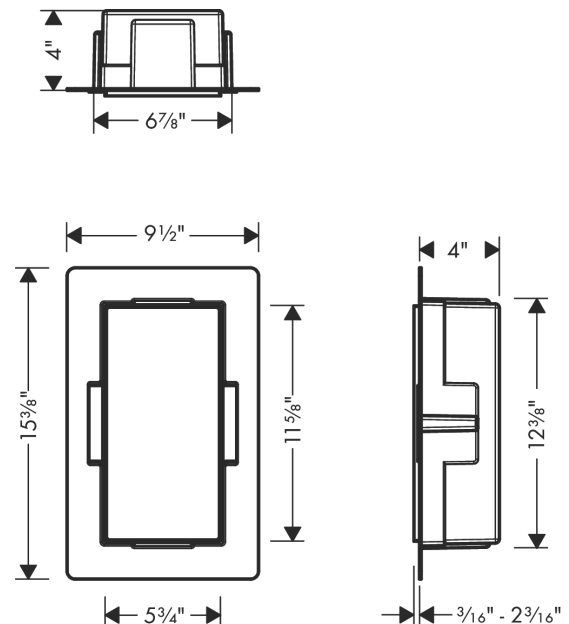

XtraStoris Minimalistic Wall Niche Frameless 12"x 6"x 4"

Finish: **Brushed Stainless Steel** Part no. : **56070800**

Description

Features

- Consists of: wall niche frameless, installation set, sealing set
- Installation depth: 100 mm
- Where to use: new construction, renovation
- Variable installation depth
- Easy to clean surface
- Installable flush with the wall or as a design element sticking out (up to 2.17 inch)
- frameless design
- suitable for use in wet areas
- easy adjustment to tile thickness
- Wall type: drywall construction, solid wall construction
- Material sealing set: Polystyrene (PS)
- Material wall niche: Stainless Steel 304 (1.4301)
- Dimensions wall niche: 11.81 x 5.9 x 3.93" (HxWxD)
- Required dimensions for installation set: 12.32 x 6.88 x 3.93" (HxWxD)

Item details

List Price \$ 650.00

Technology

Design awards

reddot winner 2022

Compliance / Sustainability

Product image

Scale drawing

**XtraStoris Minimalistic
Wall Niche Frameless 12"x 6"x 4"**

Finish: **Brushed Stainless Steel** Part no. : **56070800**

Exploded drawing

Year of production: >07/21

XtraStoris Minimalistic
Wall Niche Frameless 12"x 6"x 4"
 Finish: **Brushed Stainless Steel** Part no. : **56070800**