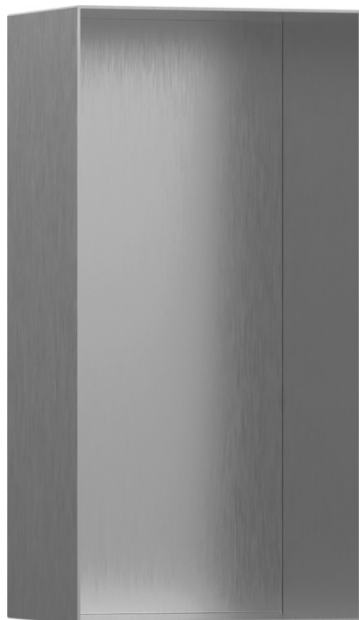

XtraStoris Minimalistic Wall Niche Frameless 12"x 6"x 4"

Finish: **Brushed Stainless Steel** Part no. : **56070800**

Description

Features

- Consists of: wall niche frameless, installation set, sealing set
- Installation depth: 100 mm
- Where to use: new construction, renovation
- Variable installation depth
- Easy to clean surface
- Installable flush with the wall or as a design element sticking out (up to 2.17 inch)
- frameless design
- suitable for use in wet areas
- easy adjustment to tile thickness
- Wall type: drywall construction, solid wall construction
- Material sealing set: Polystyrene (PS)
- Material wall niche: Stainless Steel 304 (1.4301)
- Dimensions wall niche: 11.81 x 5.9 x 3.93" (HxWxD)
- Required dimensions for installation set: 12.32 x 6.88 x 3.93" (HxWxD)

Item details

List Price \$ 650.00

Technology

Design awards

reddot winner 2022

Compliance / Sustainability

Product image

Scale drawing

**XtraStoris Minimalistic
Wall Niche Frameless 12"x 6"x 4"**

Finish: **Brushed Stainless Steel** Part no. : **56070800**

Exploded drawing

Year of production: >07/21

XtraStoris Minimalistic
Wall Niche Frameless 12"x 6"x 4"
 Finish: **Brushed Stainless Steel** Part no. : **56070800**