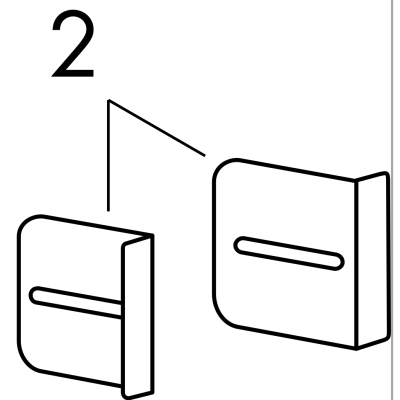

XtraStoris Minimalistic Wall Niche Frameless 12"x 6"x 4"

Finish: **Brushed Stainless Steel** Part no. : **56070800**

Description

Features

- Consists of: wall niche frameless, installation set, sealing set
- Installation depth: 100 mm
- Where to use: new construction, renovation
- Variable installation depth
- Easy to clean surface
- Installable flush with the wall or as a design element sticking out (up to 2.17 inch)
- frameless design
- suitable for use in wet areas
- easy adjustment to tile thickness
- Wall type: drywall construction, solid wall construction
- Material sealing set: Polystyrene (PS)
- Material wall niche: Stainless Steel 304 (1.4301)
- Dimensions wall niche: 11.81 x 5.9 x 3.93" (HxWxD)
- Required dimensions for installation set: 12.32 x 6.88 x 3.93" (HxWxD)

Item details

List Price \$ 650.00

Technology

Design awards

reddot winner 2022

Compliance / Sustainability

Product image

Scale drawing

**XtraStoris Minimalistic
Wall Niche Frameless 12"x 6"x 4"**

Finish: **Brushed Stainless Steel** Part no. : **56070800**

Exploded drawing

Year of production: >07/21

XtraStoris Minimalistic
Wall Niche Frameless 12"x 6"x 4"
 Finish: **Brushed Stainless Steel** Part no. : **56070800**