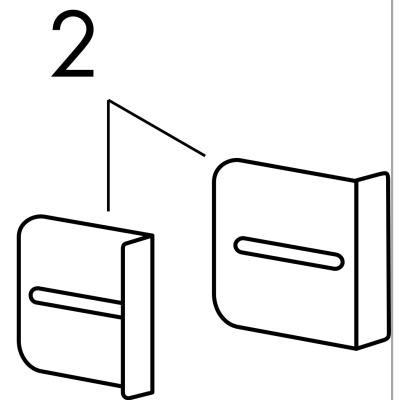

### Product image

### Scale drawing

**XtraStoris Minimalistic**  
**Wall Niche Frameless 12"x 6"x 4"**  
Finish: **matte white** Part no. : **56070700**

Exploded drawing

Year of production: >07/21

**XtraStoris Minimalistic**  
**Wall Niche Frameless 12"x 6"x 4"**  
 Finish: **matte white** Part no. : **56070700**