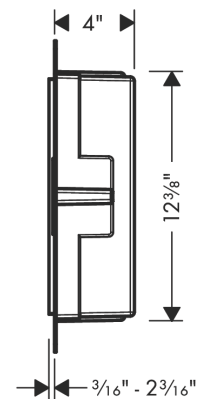

#### Features

- Consists of: wall niche frameless, installation set, sealing set
- Installation depth: 100 mm
- Where to use: new construction, renovation
- Variable installation depth
- Easy to clean surface
- Installable flush with the wall or as a design element sticking out (up to 2.17 inch)
- frameless design
- suitable for use in wet areas
- easy adjustment to tile thickness
- Wall type: drywall construction, solid wall construction
- Material sealing set: Polystyrene (PS)
- Material wall niche: Stainless Steel 304 (1.4301)
- Dimensions wall niche: 11.81 x 5.9 x 3.93" (HxWxD)
- Required dimensions for installation set: 12.32 x 6.88 x 3.93" (HxWxD)

### Scale drawing

**XtraStoris Minimalistic**  
**Wall Niche Frameless 12"x 6"x 4"**  
Finish: **matte white** Part no. : **56070700**

Exploded drawing

Year of production: >07/21

**XtraStoris Minimalistic**  
**Wall Niche Frameless 12"x 6"x 4"**  
 Finish: **matte white** Part no. : **56070700**