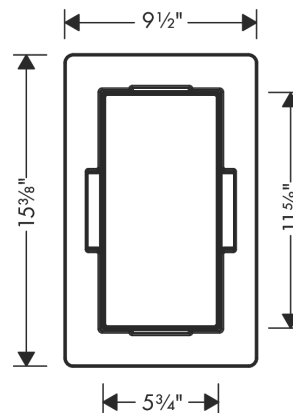

#### Features

- Consists of: wall niche frameless, installation set, sealing set
- Installation depth: 100 mm
- Where to use: new construction, renovation
- Variable installation depth
- Easy to clean surface
- Installable flush with the wall or as a design element sticking out (up to 2.17 inch)
- frameless design
- suitable for use in wet areas
- easy adjustment to tile thickness
- Wall type: drywall construction, solid wall construction
- Material sealing set: Polystyrene (PS)
- Material wall niche: Stainless Steel 304 (1.4301)
- Dimensions wall niche: 11.81 x 5.9 x 3.93" (HxWxD)
- Required dimensions for installation set: 12.32 x 6.88 x 3.93" (HxWxD)

### Scale drawing

**XtraStoris Minimalistic**  
**Wall Niche Frameless 12"x 6"x 4"**  
Finish: **matte white** Part no. : **56070700**

Exploded drawing

Year of production: >07/21

**XtraStoris Minimalistic**  
**Wall Niche Frameless 12"x 6"x 4"**  
 Finish: **matte white** Part no. : **56070700**