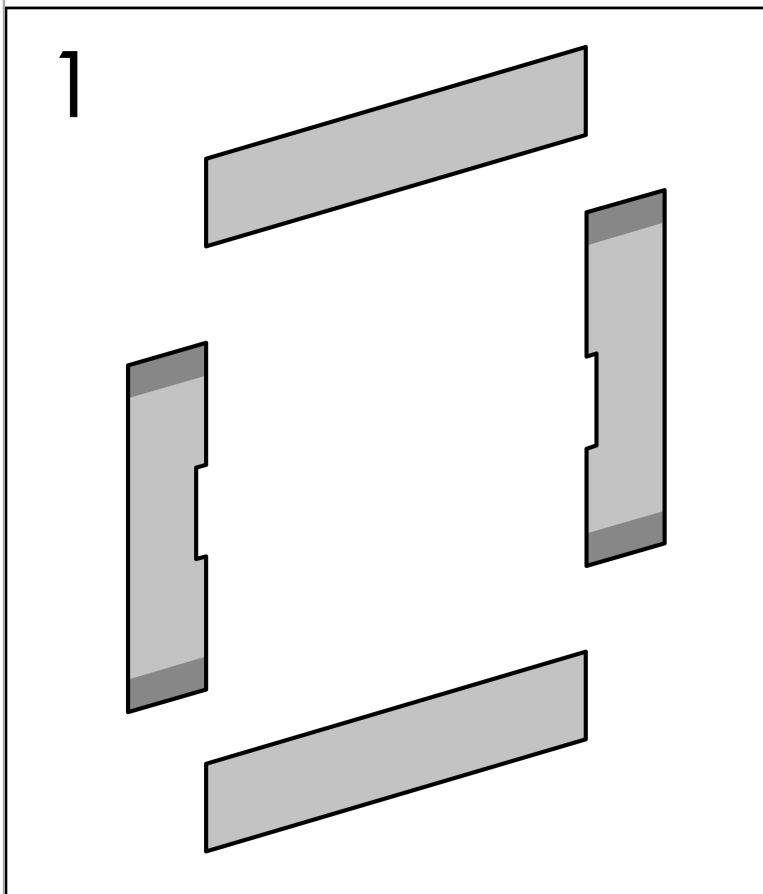

#### Features

- Consists of: wall niche frameless, installation set, sealing set
- Installation depth: 100 mm
- Where to use: new construction, renovation
- Variable installation depth
- Easy to clean surface
- Installable flush with the wall or as a design element sticking out (up to 2.17 inch)
- frameless design
- suitable for use in wet areas
- easy adjustment to tile thickness
- Wall type: drywall construction, solid wall construction
- Material sealing set: Polystyrene (PS)
- Material wall niche: Stainless Steel 304 (1.4301)
- Dimensions wall niche: 11.81 x 5.9 x 3.93" (HxWxD)
- Required dimensions for installation set: 12.32 x 6.88 x 3.93" (HxWxD)

### Product image

### Scale drawing

**XtraStoris Minimalistic**  
**Wall Niche Frameless 12"x 6"x 4"**  
Finish: **matte white** Part no. : **56070700**

Exploded drawing

Year of production: >07/21

**XtraStoris Minimalistic**  
**Wall Niche Frameless 12"x 6"x 4"**  
 Finish: **matte white** Part no. : **56070700**