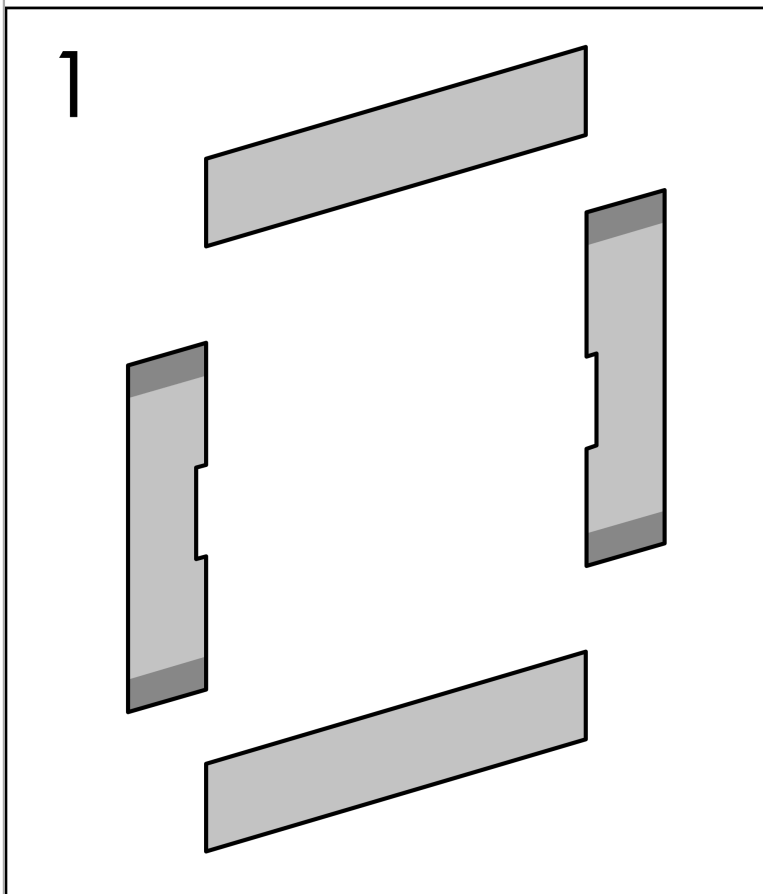

XtraStoris Minimalistic
Wall Niche Frameless 12"x 6"x 4"
Finish: **matte black** Part no. : **56070670**

Exploded drawing

Year of production: >07/21

XtraStoris Minimalistic
Wall Niche Frameless 12"x 6"x 4"
Finish: **matte black** Part no. : **56070670**

Spare parts list

Year of production: >07/21

Pos.	Description	Part no.	Price	PU
1	sealing set	94423000	-	1
2	mounting kit	94337000	-	1