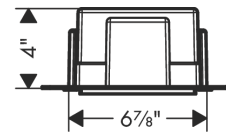

Scale drawing