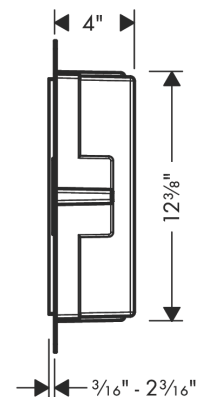

XtraStoris Minimalistic
Wall Niche Frameless 12"x 6"x 4"
 Finish: **matte black** Part no. : **56070670**

Description

Features

- Consists of: wall niche frameless, installation set, sealing set
- Installation depth: 100 mm
- Where to use: new construction, renovation
- Variable installation depth
- Easy to clean surface
- Installable flush with the wall or as a design element sticking out (up to 2.17 inch)
- frameless design
- suitable for use in wet areas
- easy adjustment to tile thickness
- Wall type: drywall construction, solid wall construction
- Material sealing set: Polystyrene (PS)
- Material wall niche: Stainless Steel 304 (1.4301)
- Dimensions wall niche: 11.81 x 5.9 x 3.93" (HxWxD)
- Required dimensions for installation set: 12.32 x 6.88 x 3.93" (HxWxD)

XtraStoris Minimalistic
Wall Niche Frameless 12"x 6"x 4"
Finish: **matte black** Part no. : **56070670**

Exploded drawing

Year of production: >07/21

XtraStoris Minimalistic
Wall Niche Frameless 12"x 6"x 4"
 Finish: **matte black** Part no. : **56070670**

Spare parts list

Year of production: >07/21

Pos.	Description	Part no.	Price	PU
1	sealing set	94423000	-	1
2	mounting kit	94337000	-	1