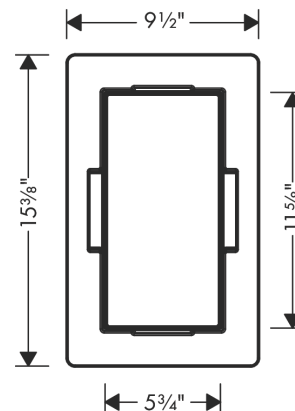

XtraStoris Minimalistic
Wall Niche Frameless 12"x 6"x 4"
 Finish: **matte black** Part no. : **56070670**

Description

Features

- Consists of: wall niche frameless, installation set, sealing set
- Installation depth: 100 mm
- Where to use: new construction, renovation
- Variable installation depth
- Easy to clean surface
- Installable flush with the wall or as a design element sticking out (up to 2.17 inch)
- frameless design
- suitable for use in wet areas
- easy adjustment to tile thickness
- Wall type: drywall construction, solid wall construction
- Material sealing set: Polystyrene (PS)
- Material wall niche: Stainless Steel 304 (1.4301)
- Dimensions wall niche: 11.81 x 5.9 x 3.93" (HxWxD)
- Required dimensions for installation set: 12.32 x 6.88 x 3.93" (HxWxD)

Item details

List Price \$ 650.00

Technology

Design awards

reddot winner 2022

Compliance / Sustainability

Product image

Scale drawing

XtraStoris Minimalistic
Wall Niche Frameless 12"x 6"x 4"
Finish: **matte black** Part no. : **56070670**

Exploded drawing

Year of production: >07/21

XtraStoris Minimalistic
Wall Niche Frameless 12"x 6"x 4"
 Finish: **matte black** Part no. : **56070670**