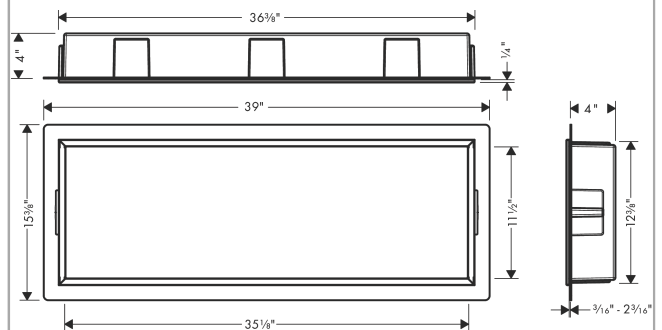

#### Features

- Consists of: wall niche with frame, sealing set
- Installation depth: 100 mm
- Where to use: new construction, renovation
- Easy to clean surface
- Suitable for use in wet areas
- Wall type: solid wall construction, drywall construction
- Material sealing set: Polystyrene (PS)
- Material wall niche: Stainless Steel 304 (1.4301)
- Surface of the wall niche powder-coated stainless steel
- Dimensions wall niche: 11.81 x 35.43 x 3.93" (HxWxD)
- Required dimensions for installation set: 12.32 x 36.41 x 3.93" (HxWxD)

### Scale drawing

**XtraStoris Original**  
**Wall Niche with Integrated Frame 12"x 36"x 4"**  
 Finish: **matte white** Part no. : **56067700**

Exploded drawing

Year of production: >10/23

**XtraStoris Original**  
**Wall Niche with Integrated Frame 12"x 36"x 4"**  
 Finish: **matte white** Part no. : **56067700**