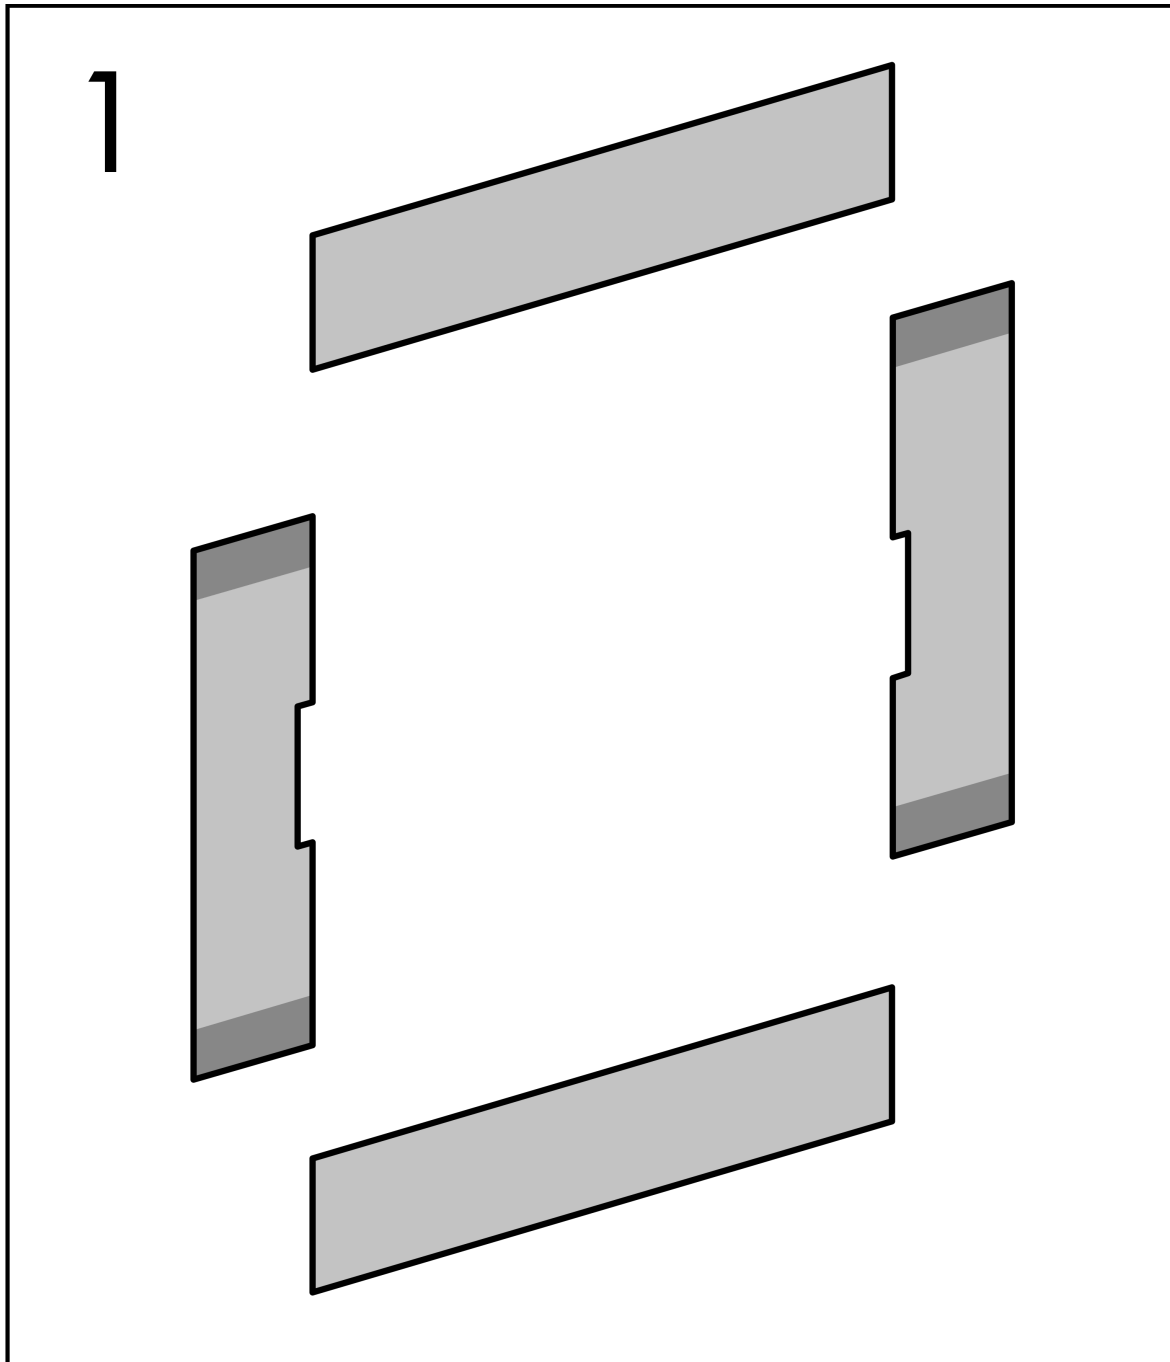

#### Features

- Consists of: wall niche with frame, sealing set
- Installation depth: 100 mm
- Where to use: new construction, renovation
- Easy to clean surface
- Suitable for use in wet areas
- Wall type: solid wall construction, drywall construction
- Material sealing set: Polystyrene (PS)
- Material wall niche: Stainless Steel 304 (1.4301)
- Surface of the wall niche powder-coated stainless steel
- Dimensions wall niche: 11.81 x 35.43 x 3.93" (HxWxD)
- Required dimensions for installation set: 12.32 x 36.41 x 3.93" (HxWxD)

### Product image

### Scale drawing

**XtraStoris Original**  
**Wall Niche with Integrated Frame 12"x 36"x 4"**  
 Finish: **matte white** Part no. : **56067700**

Exploded drawing

Year of production: >10/23

**XtraStoris Original**  
**Wall Niche with Integrated Frame 12"x 36"x 4"**  
 Finish: **matte white** Part no. : **56067700**