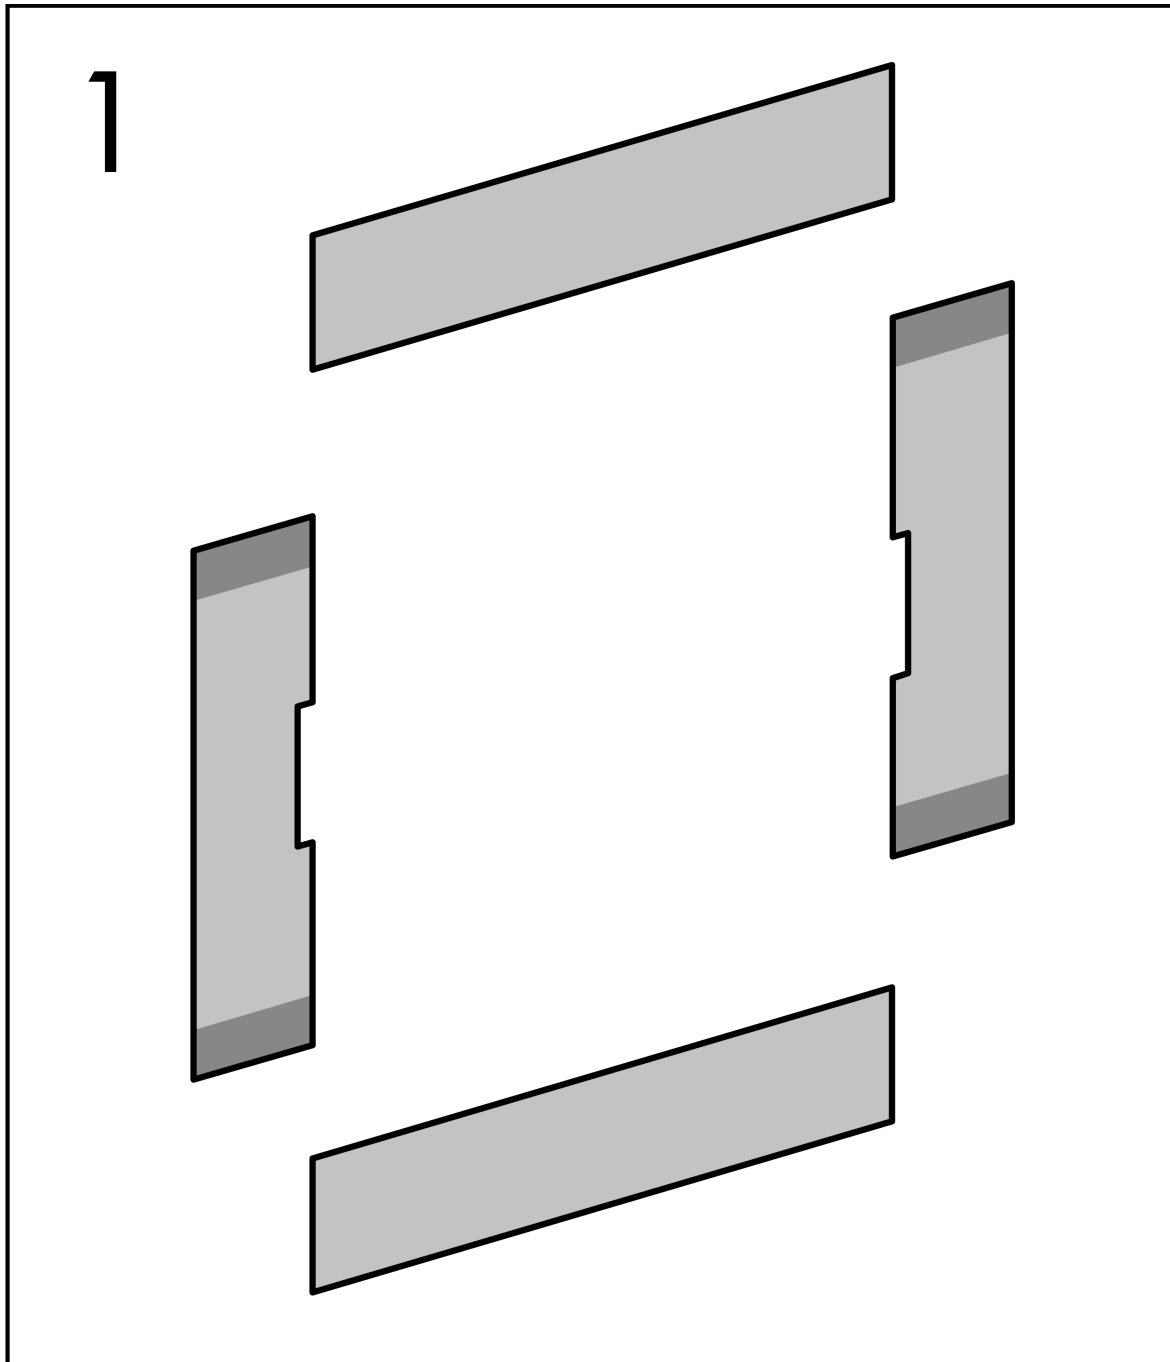

#### Features

- Consists of: wall niche with frame, sealing set
- Installation depth: 100 mm
- Where to use: new construction, renovation
- Easy to clean surface
- Suitable for use in wet areas
- Wall type: solid wall construction, drywall construction
- Material sealing set: Polystyrene (PS)
- Material wall niche: Stainless Steel 304 (1.4301)
- Surface of the wall niche powder-coated stainless steel
- Dimensions wall niche: 11.81 x 35.43 x 3.93" (HxWxD)
- Required dimensions for installation set: 12.32 x 36.41 x 3.93" (HxWxD)

### Product image

### Scale drawing

**XtraStoris Original**  
**Wall Niche with Integrated Frame 12"x 36"x 4"**  
 Finish: **matte black** Part no. : **56067670**

Exploded drawing

Year of production: >10/23

**XtraStoris Original**  
**Wall Niche with Integrated Frame 12"x 36"x 4"**  
 Finish: **matte black** Part no. : **56067670**