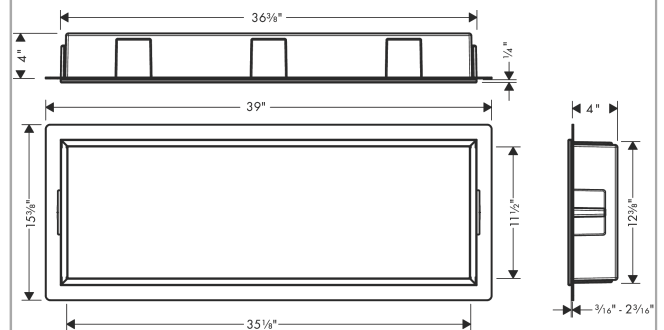

#### Features

- Consists of: wall niche with frame, sealing set
- Installation depth: 100 mm
- Where to use: new construction, renovation
- Easy to clean surface
- Suitable for use in wet areas
- Wall type: solid wall construction, drywall construction
- Material sealing set: Polystyrene (PS)
- Material wall niche: Stainless Steel 304 (1.4301)
- Surface of the wall niche powder-coated stainless steel
- Dimensions wall niche: 11.81 x 35.43 x 3.93" (HxWxD)
- Required dimensions for installation set: 12.32 x 36.41 x 3.93" (HxWxD)

### Scale drawing

**XtraStoris Original**  
**Wall Niche with Integrated Frame 12"x 36"x 4"**  
 Finish: **matte black** Part no. : **56067670**

Exploded drawing

Year of production: >10/23

**XtraStoris Original**  
**Wall Niche with Integrated Frame 12"x 36"x 4"**  
 Finish: **matte black** Part no. : **56067670**