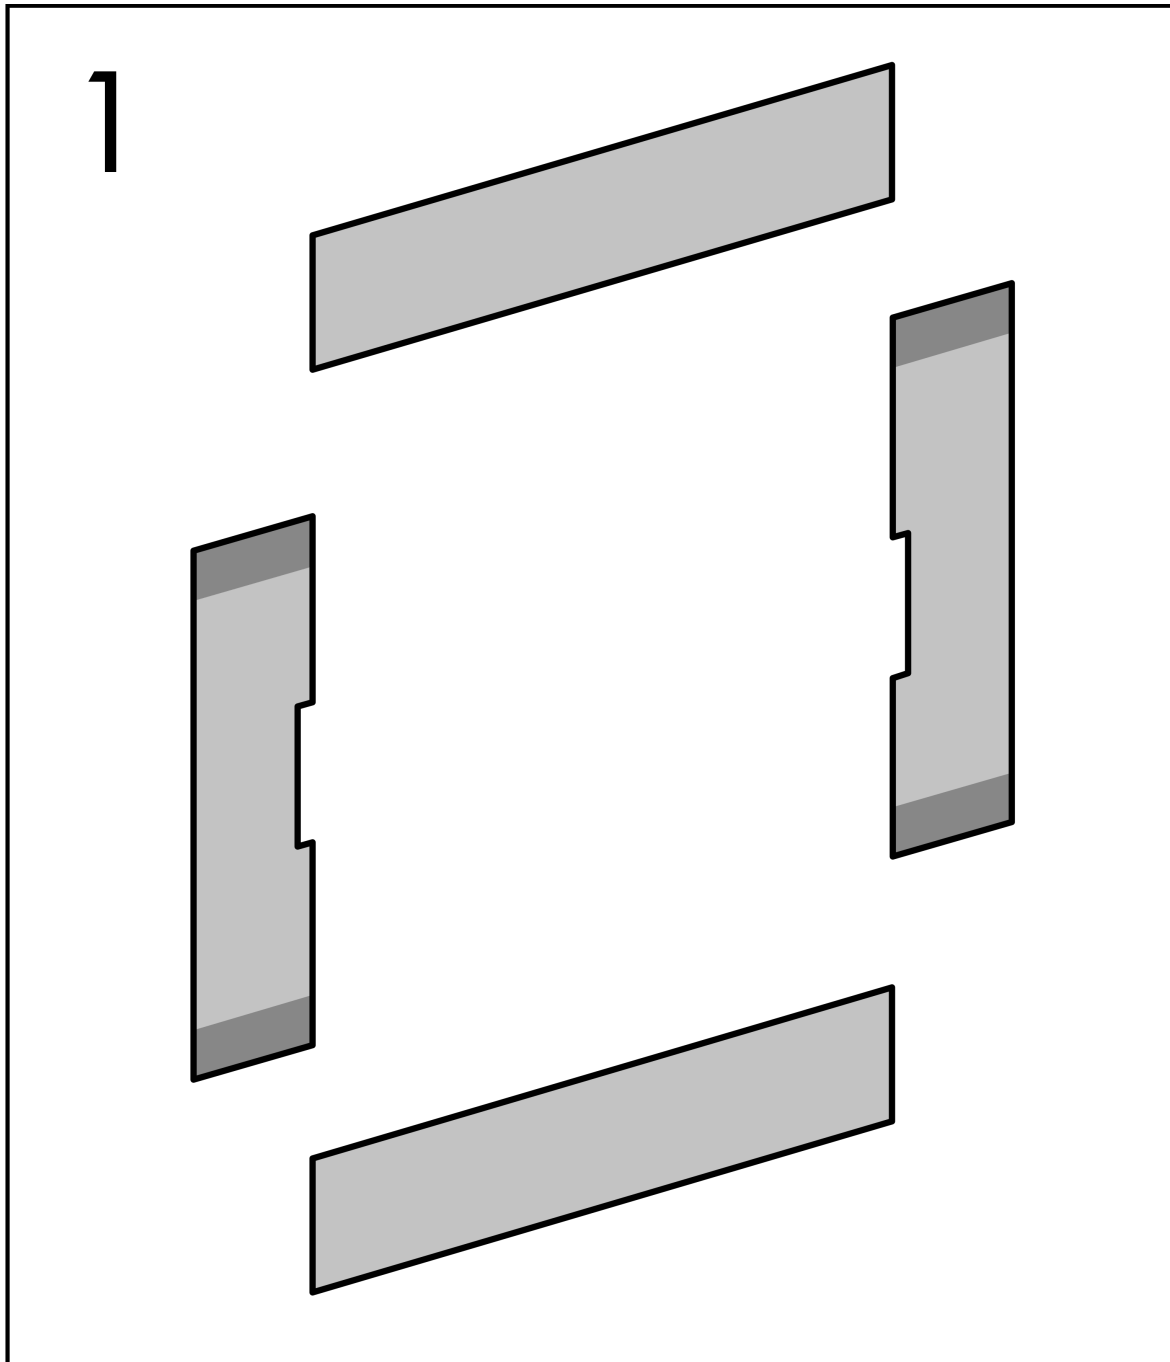

XtraStoris Original
Wall Niche with Integrated Frame 12"x 36"x 4"
 Finish: **Concretegrey** Part no. : **56067380**

Description

Features

- Consists of: wall niche with frame, sealing set
- Installation depth: 100 mm
- Where to use: new construction, renovation
- Easy to clean surface
- Suitable for use in wet areas
- Wall type: solid wall construction, drywall construction
- Material sealing set: Polystyrene (PS)
- Material wall niche: Stainless Steel 304 (1.4301)
- Surface of the wall niche powder-coated stainless steel
- Dimensions wall niche: 11.81 x 35.43 x 3.93" (HxWxD)
- Required dimensions for installation set: 12.32 x 36.41 x 3.93" (HxWxD)

XtraStoris Original
Wall Niche with Integrated Frame 12"x 36"x 4"
 Finish: **Concretegrey** Part no. : **56067380**

Exploded drawing

Year of production: >10/23

XtraStoris Original
Wall Niche with Integrated Frame 12"x 36"x 4"
 Finish: **Concretegrey** Part no. : **56067380**

Spare parts list

Year of production: >10/23

Pos.	Description	Part no.	Price	PU
1	sealing set	94423000	-	1