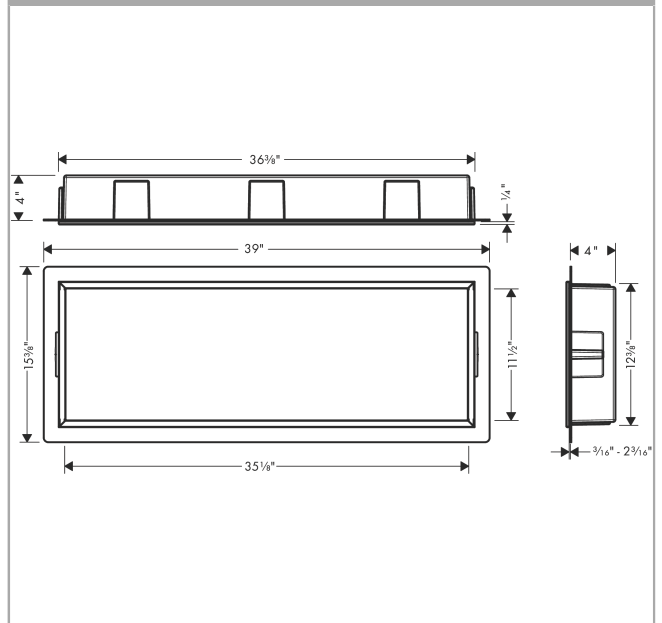

XtraStoris Original
Wall Niche with Integrated Frame 12"x 36"x 4"
 Finish: **Concretegrey** Part no. : **56067380**

Description

Features

- Consists of: wall niche with frame, sealing set
- Installation depth: 100 mm
- Where to use: new construction, renovation
- Easy to clean surface
- Suitable for use in wet areas
- Wall type: solid wall construction, drywall construction
- Material sealing set: Polystyrene (PS)
- Material wall niche: Stainless Steel 304 (1.4301)
- Surface of the wall niche powder-coated stainless steel
- Dimensions wall niche: 11.81 x 35.43 x 3.93" (HxWxD)
- Required dimensions for installation set: 12.32 x 36.41 x 3.93" (HxWxD)

Item details

List Price \$ 1,314.00

Technology

Design awards

reddot winner 2022

Compliance / Sustainability

Product image

Scale drawing

XtraStoris Original
Wall Niche with Integrated Frame 12"x 36"x 4"
 Finish: **Concretegrey** Part no. : **56067380**

Exploded drawing

Year of production: >10/23

XtraStoris Original
Wall Niche with Integrated Frame 12"x 36"x 4"
 Finish: **Concretegrey** Part no. : **56067380**