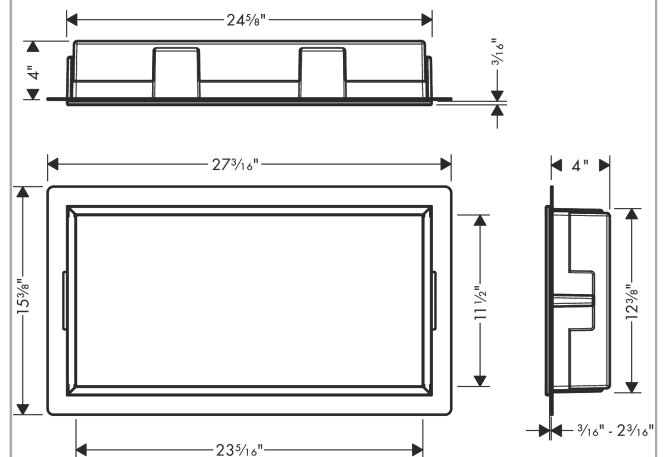

**XtraStoris Original**  
**Wall Niche with Integrated Frame 12"x 24"x 4"**  
 Finish: **matte white** Part no. : **56064700**

**Description**

**Features**

- Consists of: wall niche with frame, sealing set
- Installation depth: 100 mm
- Where to use: renovation, new construction
- Easy to clean surface
- Suitable for use in wet areas
- Wall type: solid wall construction, drywall construction
- Material sealing set: Polystyrene (PS)
- Material wall niche: Stainless Steel 304 (1.4301)
- Surface of the wall niche powder-coated stainless steel
- Dimensions wall niche: 11.81 x 23.62 x 3.93" (HxWxD)
- Required dimensions for installation set: 12.32 x 24.6 x 3.93" (HxWxD)

**Item details**

List Price \$ 1,204.00

**Technology**

**Design awards**

**Compliance / Sustainability**

**Product image**

**Scale drawing**

**XtraStoris Original**  
**Wall Niche with Integrated Frame 12"x 24"x 4"**  
 Finish: **matte white** Part no. : **56064700**

Exploded drawing

Year of production: >10/23

**XtraStoris Original**  
**Wall Niche with Integrated Frame 12"x 24"x 4"**  
 Finish: **matte white** Part no. : **56064700**

**Spare parts list**

Year of production: >10/23