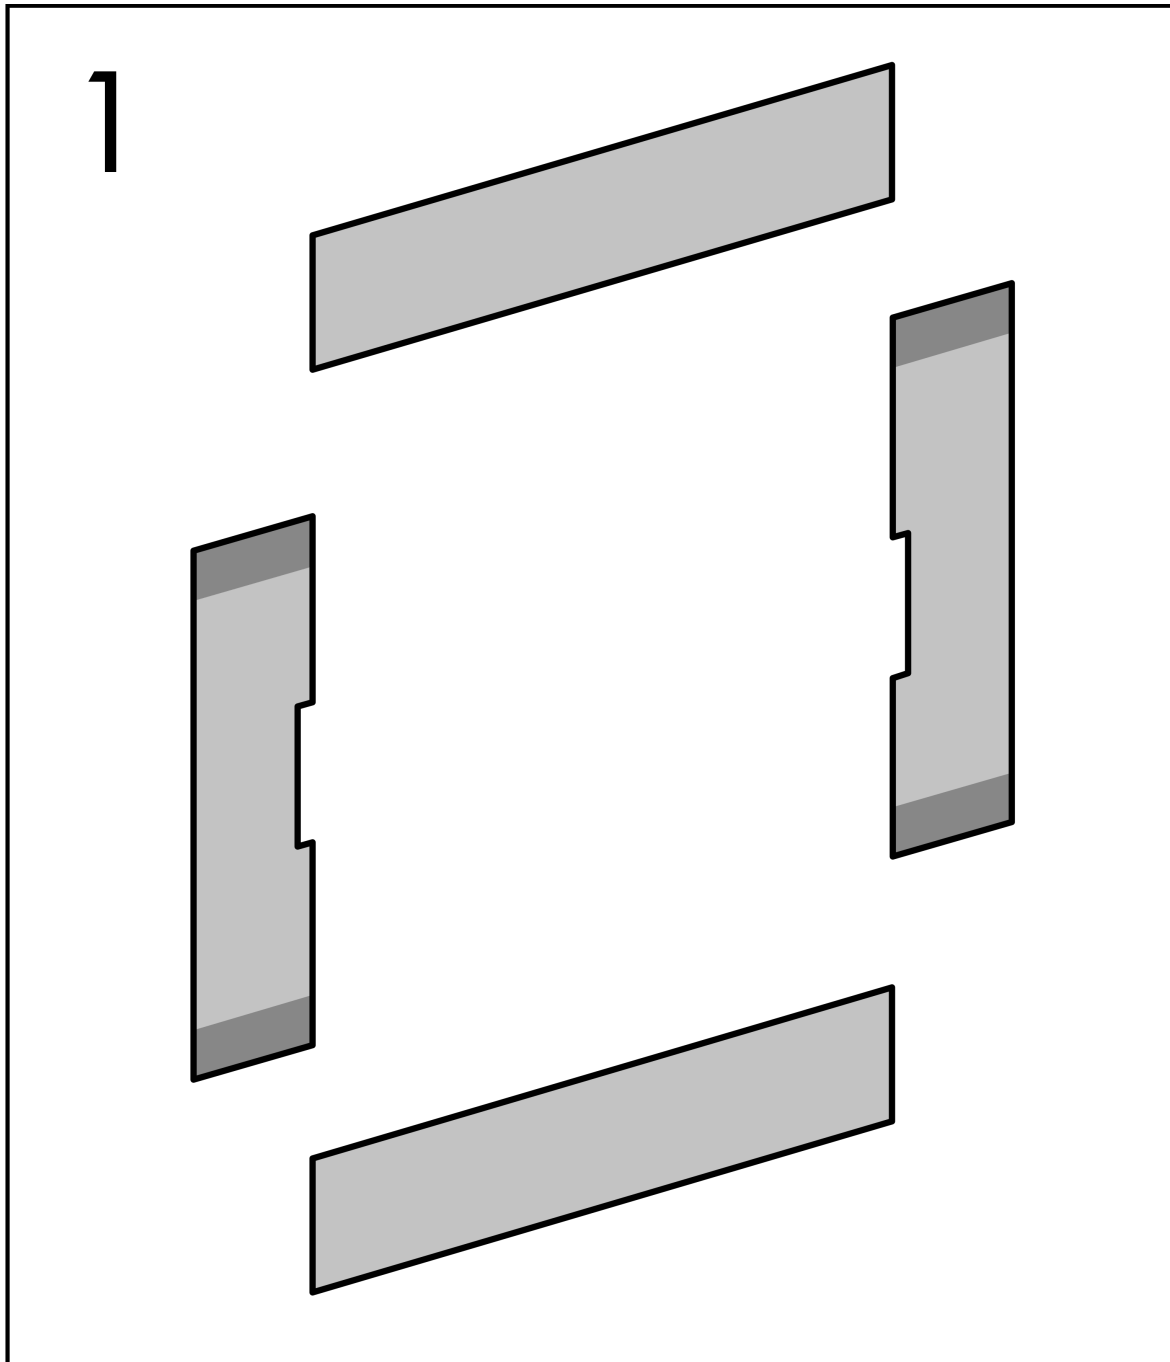

**XtraStoris Original**  
**Wall Niche with Integrated Frame 12"x 24"x 4"**  
 Finish: **matte white** Part no. : **56064700**

**Description**

**Features**

- Consists of: wall niche with frame, sealing set
- Installation depth: 100 mm
- Where to use: renovation, new construction
- Easy to clean surface
- Suitable for use in wet areas
- Wall type: solid wall construction, drywall construction
- Material sealing set: Polystyrene (PS)
- Material wall niche: Stainless Steel 304 (1.4301)
- Surface of the wall niche powder-coated stainless steel
- Dimensions wall niche: 11.81 x 23.62 x 3.93" (HxWxD)
- Required dimensions for installation set: 12.32 x 24.6 x 3.93" (HxWxD)

**Item details**

List Price \$ 1,204.00

**Technology**

**Design awards**

**Compliance / Sustainability**

**Product image**

**Scale drawing**

**XtraStoris Original**  
**Wall Niche with Integrated Frame 12"x 24"x 4"**  
 Finish: **matte white** Part no. : **56064700**

Exploded drawing

Year of production: >10/23

**XtraStoris Original**  
**Wall Niche with Integrated Frame 12"x 24"x 4"**  
 Finish: **matte white** Part no. : **56064700**

**Spare parts list**

Year of production: >10/23