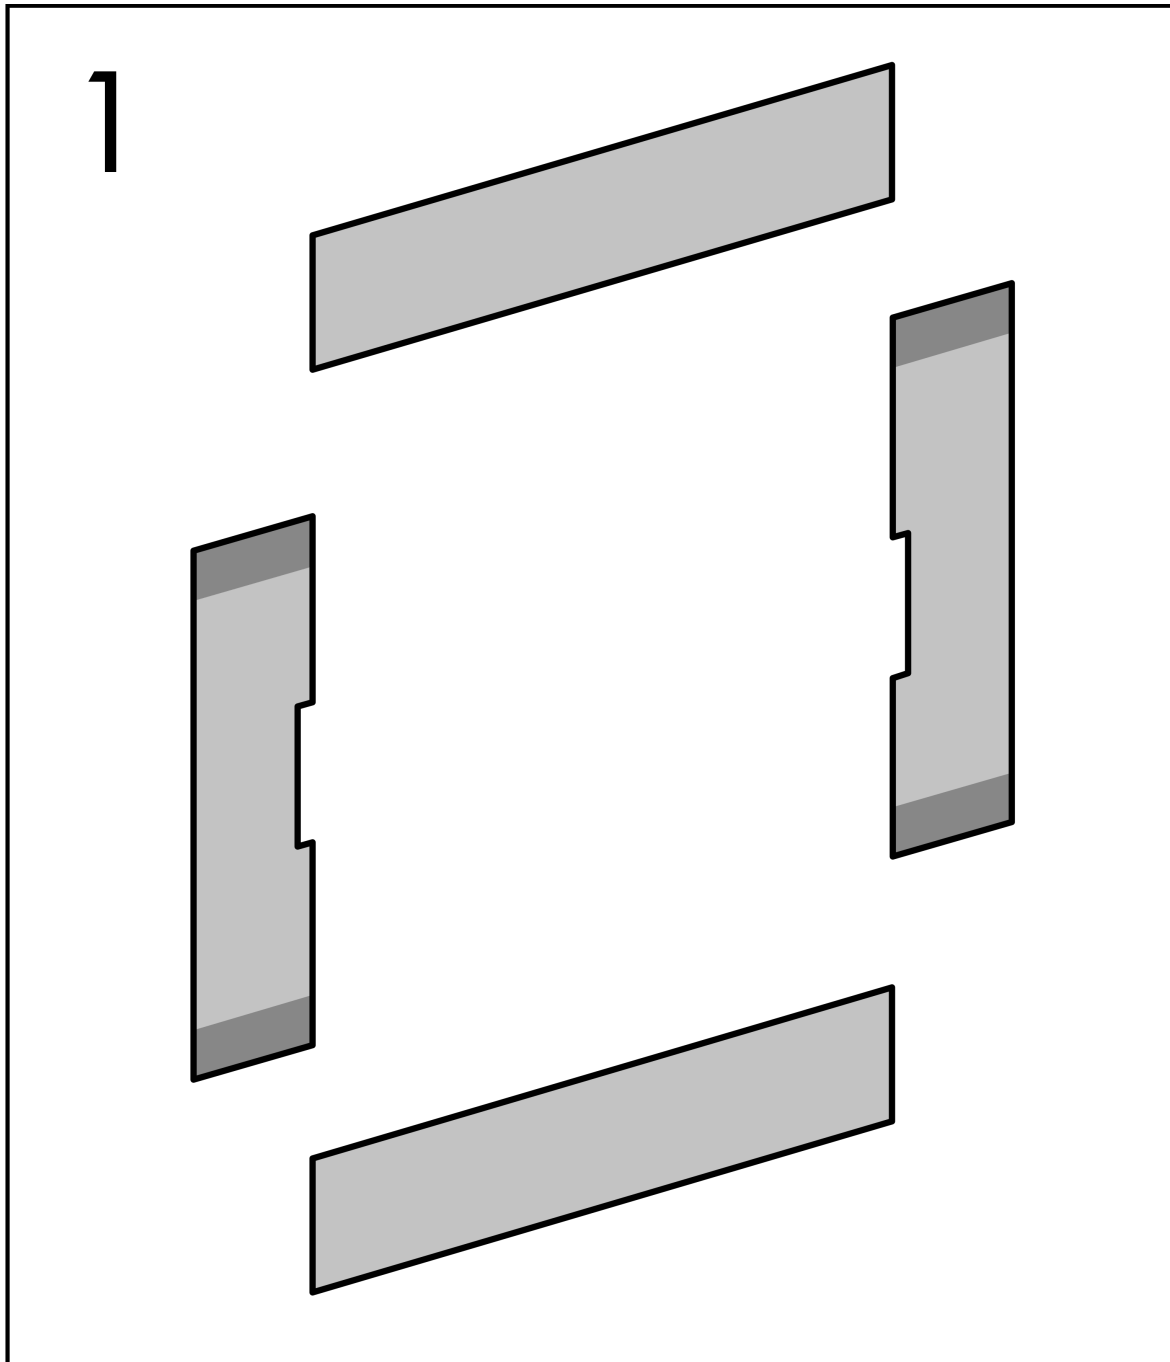

XtraStoris Original
Wall Niche with Integrated Frame 12"x 24"x 4"
 Finish: **matte black** Part no. : **56064670**

Description

Features

- Consists of: wall niche with frame, sealing set
- Installation depth: 100 mm
- Where to use: renovation, new construction
- Easy to clean surface
- Suitable for use in wet areas
- Wall type: solid wall construction, drywall construction
- Material sealing set: Polystyrene (PS)
- Material wall niche: Stainless Steel 304 (1.4301)
- Surface of the wall niche powder-coated stainless steel
- Dimensions wall niche: 11.81 x 23.62 x 3.93" (HxWxD)
- Required dimensions for installation set: 12.32 x 24.6 x 3.93" (HxWxD)

Item details

List Price \$ 1,204.00

Technology

Design awards

reddot winner 2022

Compliance / Sustainability

Product image

Scale drawing

XtraStoris Original
Wall Niche with Integrated Frame 12"x 24"x 4"
 Finish: **matte black** Part no. : **56064670**

Exploded drawing

Year of production: >10/23

XtraStoris Original
Wall Niche with Integrated Frame 12"x 24"x 4"
 Finish: **matte black** Part no. : **56064670**

Spare parts list

Year of production: >10/23

Pos.	Description	Part no.	Price	PU
1	sealing set	94423000	-	1