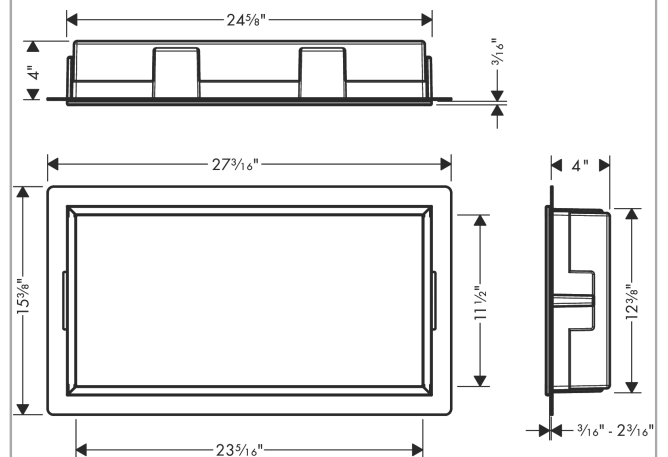

XtraStoris Original
Wall Niche with Integrated Frame 12"x 24"x 4"
 Finish: **matte black** Part no. : **56064670**

Description

Features

- Consists of: wall niche with frame, sealing set
- Installation depth: 100 mm
- Where to use: renovation, new construction
- Easy to clean surface
- Suitable for use in wet areas
- Wall type: solid wall construction, drywall construction
- Material sealing set: Polystyrene (PS)
- Material wall niche: Stainless Steel 304 (1.4301)
- Surface of the wall niche powder-coated stainless steel
- Dimensions wall niche: 11.81 x 23.62 x 3.93" (HxWxD)
- Required dimensions for installation set: 12.32 x 24.6 x 3.93" (HxWxD)

XtraStoris Original
Wall Niche with Integrated Frame 12"x 24"x 4"
 Finish: **matte black** Part no. : **56064670**

Exploded drawing

Year of production: >10/23

XtraStoris Original
Wall Niche with Integrated Frame 12"x 24"x 4"
 Finish: **matte black** Part no. : **56064670**