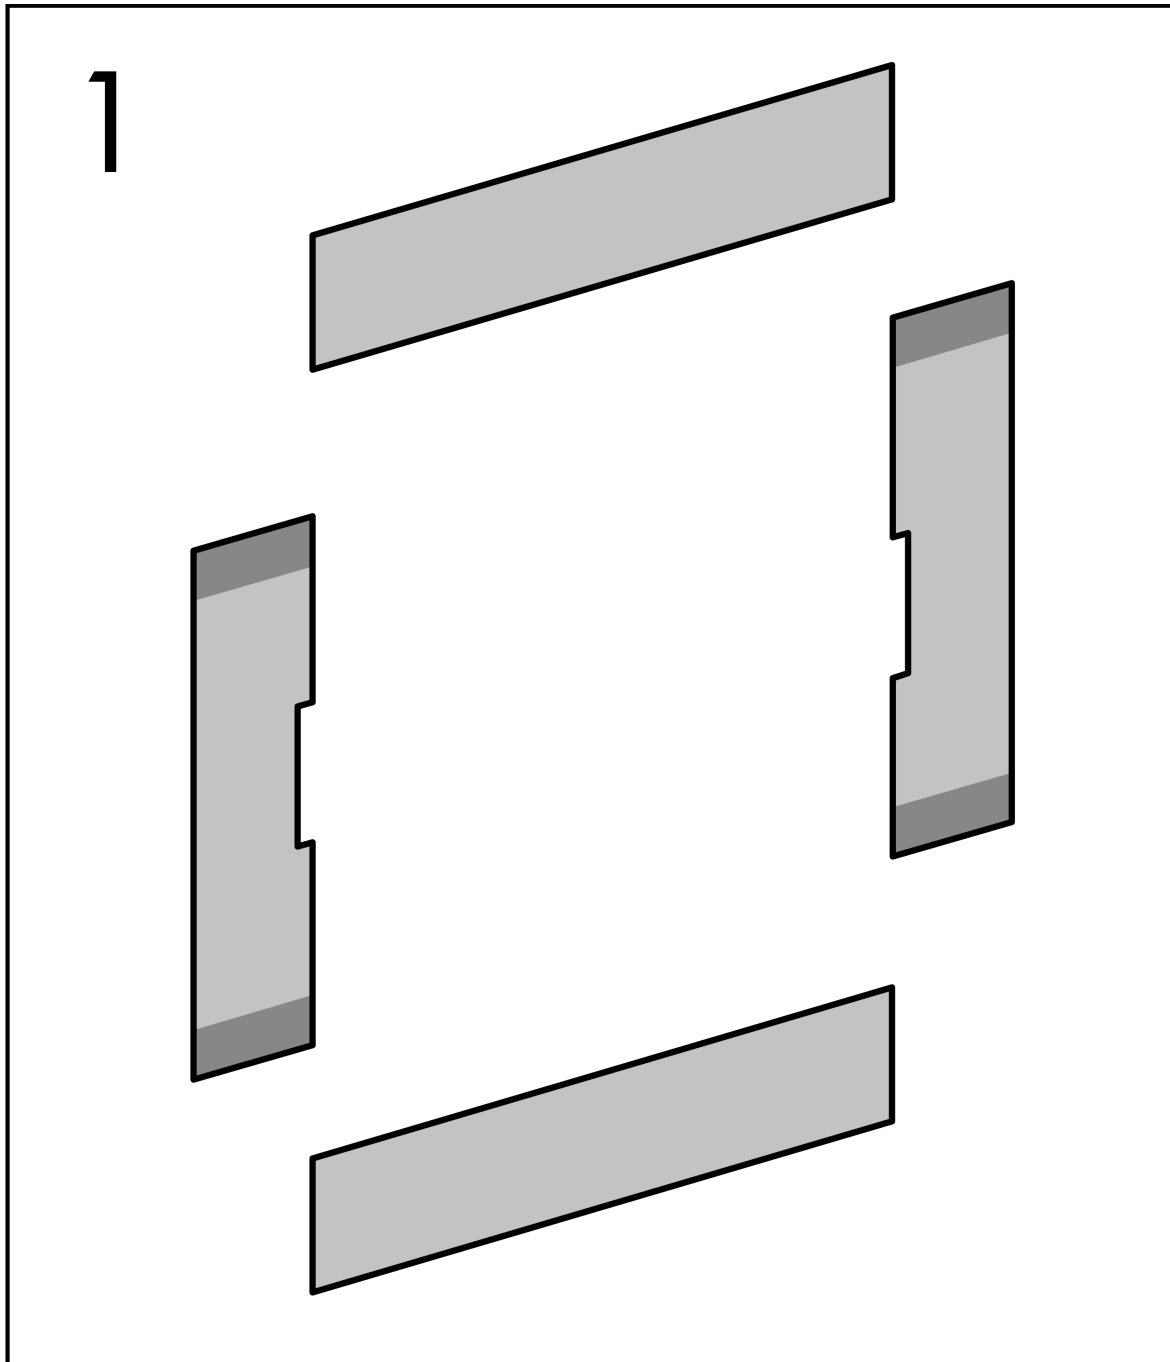

XtraStoris Original
Wall Niche with Integrated Frame 12"x 24"x 4"
 Finish: **Concretegrey** Part no. : **56064380**

Description

Features

- Consists of: wall niche with frame, sealing set
- Installation depth: 100 mm
- Where to use: renovation, new construction
- Easy to clean surface
- Suitable for use in wet areas
- Wall type: solid wall construction, drywall construction
- Material sealing set: Polystyrene (PS)
- Material wall niche: Stainless Steel 304 (1.4301)
- Surface of the wall niche powder-coated stainless steel
- Dimensions wall niche: 11.81 x 23.62 x 3.93" (HxWxD)
- Required dimensions for installation set: 12.32 x 24.6 x 3.93" (HxWxD)

Item details

List Price \$ 1,204.00

Technology

Design awards

Compliance / Sustainability

Product image

Scale drawing

XtraStoris Original
Wall Niche with Integrated Frame 12"x 24"x 4"
Finish: Concretegrey Part no. : 56064380

Exploded drawing

Year of production: >10/23

XtraStoris Original
Wall Niche with Integrated Frame 12"x 24"x 4"
 Finish: **Concretegrey** Part no. : **56064380**

Spare parts list

Year of production: >10/23

Pos.	Description	Part no.	Price	PU
1	sealing set	94423000	-	1