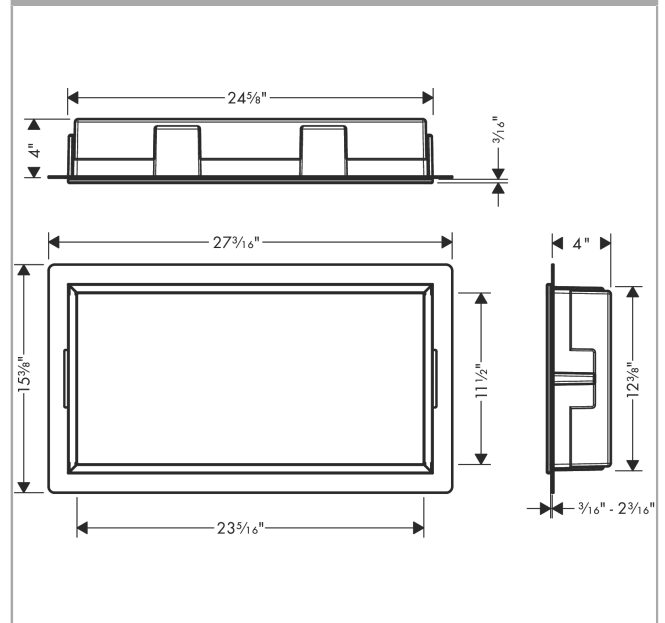

XtraStoris Original
Wall Niche with Integrated Frame 12"x 24"x 4"
 Finish: **Concretegrey** Part no. : **56064380**

Description

Features

- Consists of: wall niche with frame, sealing set
- Installation depth: 100 mm
- Where to use: renovation, new construction
- Easy to clean surface
- Suitable for use in wet areas
- Wall type: solid wall construction, drywall construction
- Material sealing set: Polystyrene (PS)
- Material wall niche: Stainless Steel 304 (1.4301)
- Surface of the wall niche powder-coated stainless steel
- Dimensions wall niche: 11.81 x 23.62 x 3.93" (HxWxD)
- Required dimensions for installation set: 12.32 x 24.6 x 3.93" (HxWxD)

Item details

List Price \$ 1,204.00

Technology

Design awards

Compliance / Sustainability

Product image

Scale drawing

XtraStoris Original
Wall Niche with Integrated Frame 12"x 24"x 4"
Finish: Concretegrey Part no. : 56064380

Exploded drawing

Year of production: >10/23

XtraStoris Original
Wall Niche with Integrated Frame 12"x 24"x 4"
 Finish: **Concretegrey** Part no. : **56064380**

Spare parts list

Year of production: >10/23

Pos.	Description	Part no.	Price	PU
1	sealing set	94423000	-	1