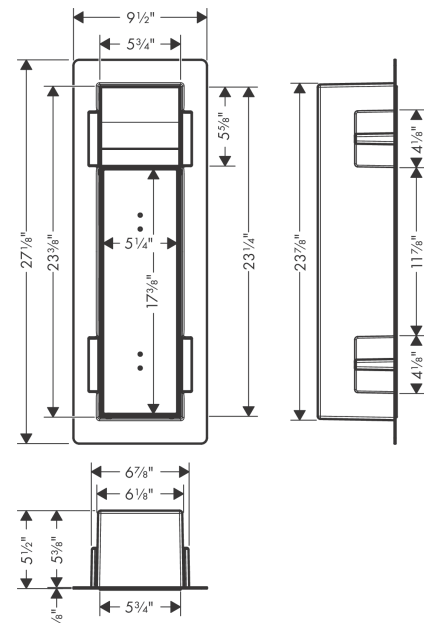

XtraStoris Rock

Recessed Toilet Brush Holder with Toilet Paper Holder & Tileable Door

Finish: **Brushed Stainless Steel** Part no. : **56062800**

Description

Features

- Consists of: wall niche with tileable door, Toilet Brush Holder, toilet brush, toilet paper roll holder, installation set, sealing set
- Tileable Push-Open door
- Door hinge: left
- Depth of the tileable door: 0.47"
- Installation depth: 140 mm
- Where to use: new construction, renovation
- Easy to clean surface
- Easy adjustment to tile thickness
- frameless design
- Wall type: drywall construction, solid wall construction
- Material sealing set: Polystyrene (PS)
- Material wall niche: Stainless Steel 304 (1.4301)
- Door stop can be changed before installation
- material of the brush holder plastic, chromed
- Dimensions wall niche: 23.43" x 5.71" x 5.51" (HxWxD)
- Required dimensions for installation set: 23.85 x 6.92 x 5.51" (HxWxD)

Item details

List Price \$ 1,090.00

Technology

Compliance / Sustainability

Product image

Scale drawing

XtraStoris Rock
Recessed Toilet Brush Holder with Toilet Paper Holder & Tileable Door
 Finish: **Brushed Stainless Steel** Part no. : **56062800**

Exploded drawing

Year of production: >01/23

XtraStoris Rock
Recessed Toilet Brush Holder with Toilet Paper Holder & Tileable Door
 Finish: **Brushed Stainless Steel** Part no. : **56062800**

Spare parts list

Year of production: >01/23

Pos.	Description	Part no.	Price	PU
1	Toilet brush holder	94834000	-	1
2	handle	87731000	-	1
3	WC-brush black Ø 66 mm	87730610	-	1
4	cup on its own	87732000	-	1
5	mounting kit	94337000	-	1
6	Push-push locking	94338000	-	1
7	sealing set	94423000	-	1