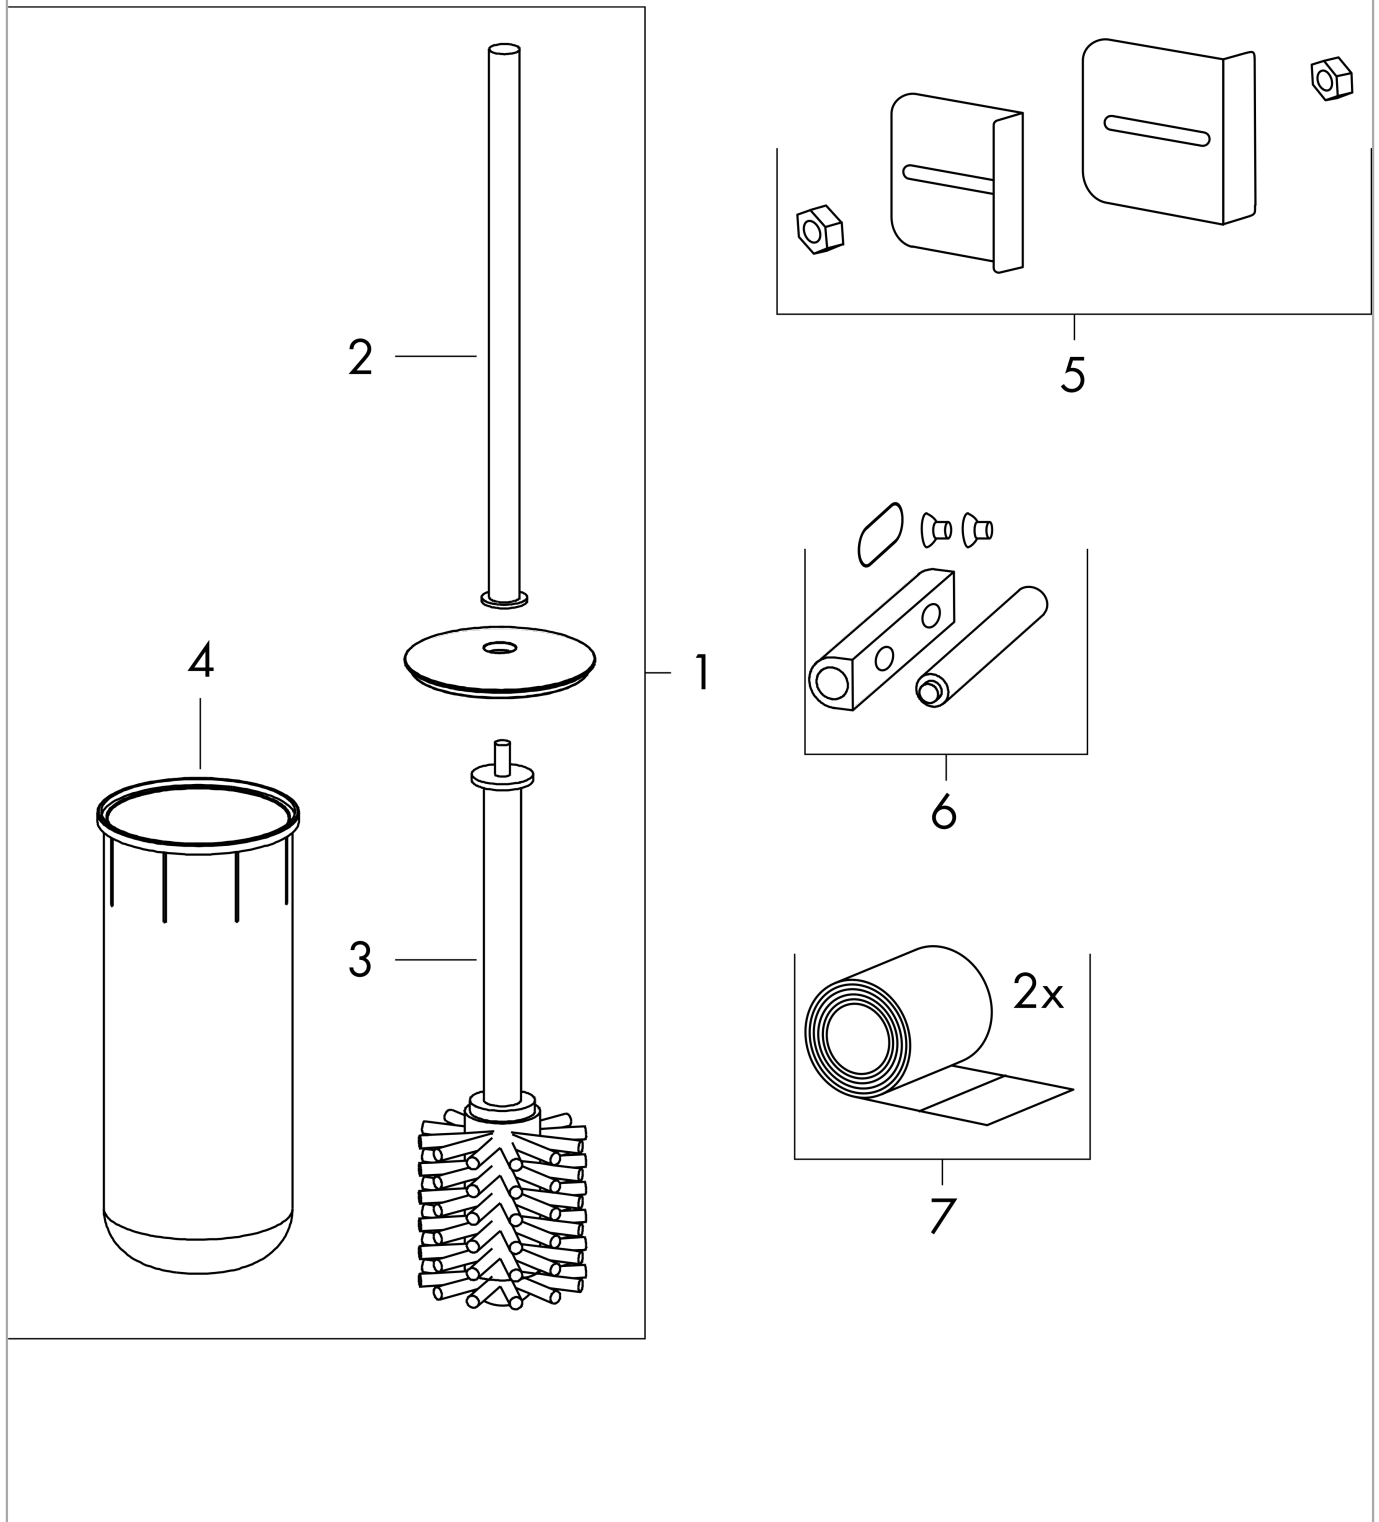

XtraStoris Rock

Recessed Toilet Brush Holder with Toilet Paper Holder & Tileable Door

Finish: **Brushed Stainless Steel** Part no. : **56062800**

Description

Features

- Consists of: wall niche with tileable door, Toilet Brush Holder, toilet brush, toilet paper roll holder, installation set, sealing set
- Tileable Push-Open door
- Door hinge: left
- Depth of the tileable door: 0.47"
- Installation depth: 140 mm
- Where to use: new construction, renovation
- Easy to clean surface
- Easy adjustment to tile thickness
- frameless design
- Wall type: drywall construction, solid wall construction
- Material sealing set: Polystyrene (PS)
- Material wall niche: Stainless Steel 304 (1.4301)
- Door stop can be changed before installation
- material of the brush holder plastic, chromed
- Dimensions wall niche: 23.43" x 5.71" x 5.51" (HxWxD)
- Required dimensions for installation set: 23.85 x 6.92 x 5.51" (HxWxD)

Item details

List Price \$ 1,090.00

Technology

Compliance / Sustainability

Product image

Scale drawing

XtraStoris Rock
Recessed Toilet Brush Holder with Toilet Paper Holder & Tileable Door
 Finish: **Brushed Stainless Steel** Part no. : **56062800**

Exploded drawing

Year of production: >01/23

XtraStoris Rock
Recessed Toilet Brush Holder with Toilet Paper Holder & Tileable Door
 Finish: **Brushed Stainless Steel** Part no. : **56062800**

Spare parts list

Year of production: >01/23

Pos.	Description	Part no.	Price	PU
1	Toilet brush holder	94834000	-	1
2	handle	87731000	-	1
3	WC-brush black Ø 66 mm	87730610	-	1
4	cup on its own	87732000	-	1
5	mounting kit	94337000	-	1
6	Push-push locking	94338000	-	1
7	sealing set	94423000	-	1