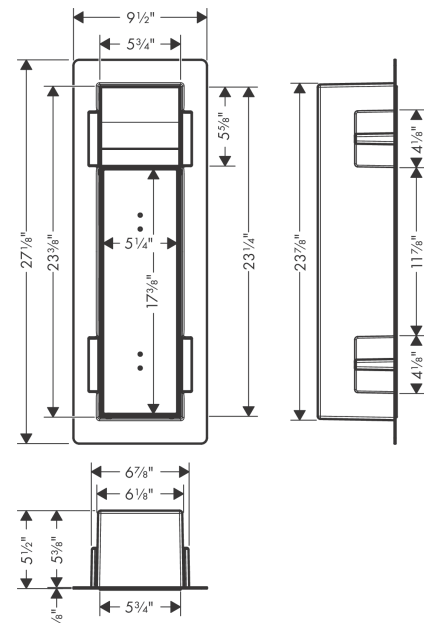

##### Features

- Consists of: wall niche with tileable door, Toilet Brush Holder, toilet brush, toilet paper roll holder, installation set, sealing set
- Tileable Push-Open door
- Door hinge: left
- Depth of the tileable door: 0.47"
- Installation depth: 140 mm
- Where to use: new construction, renovation
- Easy to clean surface
- Easy adjustment to tile thickness
- frameless design
- Wall type: drywall construction, solid wall construction
- Material sealing set: Polystyrene (PS)
- Material wall niche: Stainless Steel 304 (1.4301)
- Door stop can be changed before installation
- material of the brush holder plastic, chromed
- Dimensions wall niche: 23.43" x 5.71" x 5.51" (HxWxD)
- Required dimensions for installation set: 23.85 x 6.92 x 5.51" (HxWxD)

#### Scale drawing

**XtraStoris Rock**  
**Recessed Toilet Brush Holder with Toilet Paper Holder & Tileable Door**  
 Finish: **matte white** Part no. : **56062700**

Exploded drawing

Year of production: >01/23

**XtraStoris Rock**  
**Recessed Toilet Brush Holder with Toilet Paper Holder & Tileable Door**  
 Finish: **matte white** Part no. : **56062700**

**Spare parts list**

Year of production: >01/23

Pos.	Description	Part no.	Price	PU
1	Toilet brush holder	94834000	-	1
2	handle	87731000	-	1
3	WC-brush black Ø 66 mm	87730610	-	1
4	cup on its own	87732000	-	1
5	mounting kit	94337000	-	1
6	Push-push locking	94338000	-	1
7	sealing set	94423000	-	1