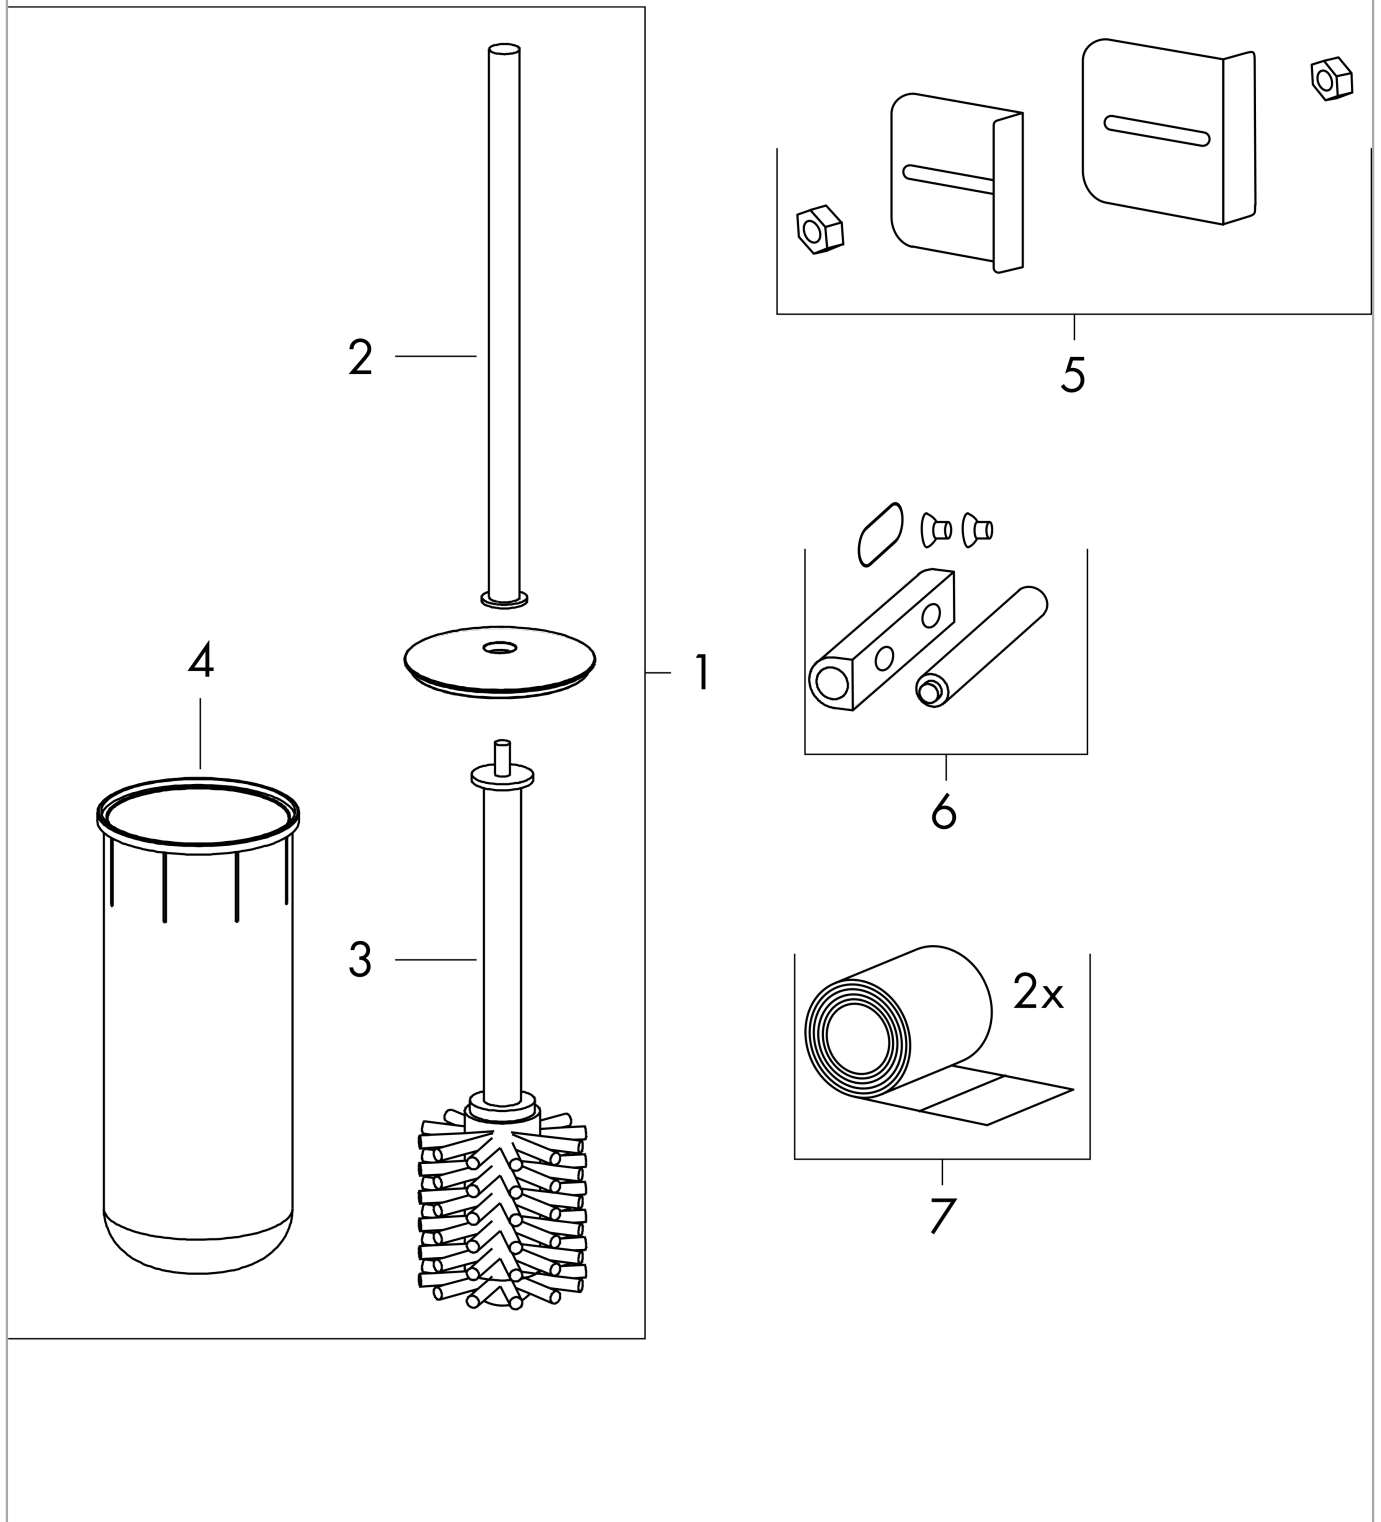

### Recessed Toilet Brush Holder with Toilet Paper Holder & Tileable Door

Finish: **matte white** Part no. : **56062700**

##### Features

- Consists of: wall niche with tileable door, Toilet Brush Holder, toilet brush, toilet paper roll holder, installation set, sealing set
- Tileable Push-Open door
- Door hinge: left
- Depth of the tileable door: 0.47"
- Installation depth: 140 mm
- Where to use: new construction, renovation
- Easy to clean surface
- Easy adjustment to tile thickness
- frameless design
- Wall type: drywall construction, solid wall construction
- Material sealing set: Polystyrene (PS)
- Material wall niche: Stainless Steel 304 (1.4301)
- Door stop can be changed before installation
- material of the brush holder plastic, chromed
- Dimensions wall niche: 23.43" x 5.71" x 5.51" (HxWxD)
- Required dimensions for installation set: 23.85 x 6.92 x 5.51" (HxWxD)

#### Scale drawing

**XtraStoris Rock**  
**Recessed Toilet Brush Holder with Toilet Paper Holder & Tileable Door**  
 Finish: **matte white** Part no. : **56062700**

Exploded drawing

Year of production: >01/23

**XtraStoris Rock**  
**Recessed Toilet Brush Holder with Toilet Paper Holder & Tileable Door**  
 Finish: **matte white** Part no. : **56062700**

**Spare parts list**

Year of production: >01/23

Pos.	Description	Part no.	Price	PU
1	Toilet brush holder	94834000	-	1
2	handle	87731000	-	1
3	WC-brush black Ø 66 mm	87730610	-	1
4	cup on its own	87732000	-	1
5	mounting kit	94337000	-	1
6	Push-push locking	94338000	-	1
7	sealing set	94423000	-	1