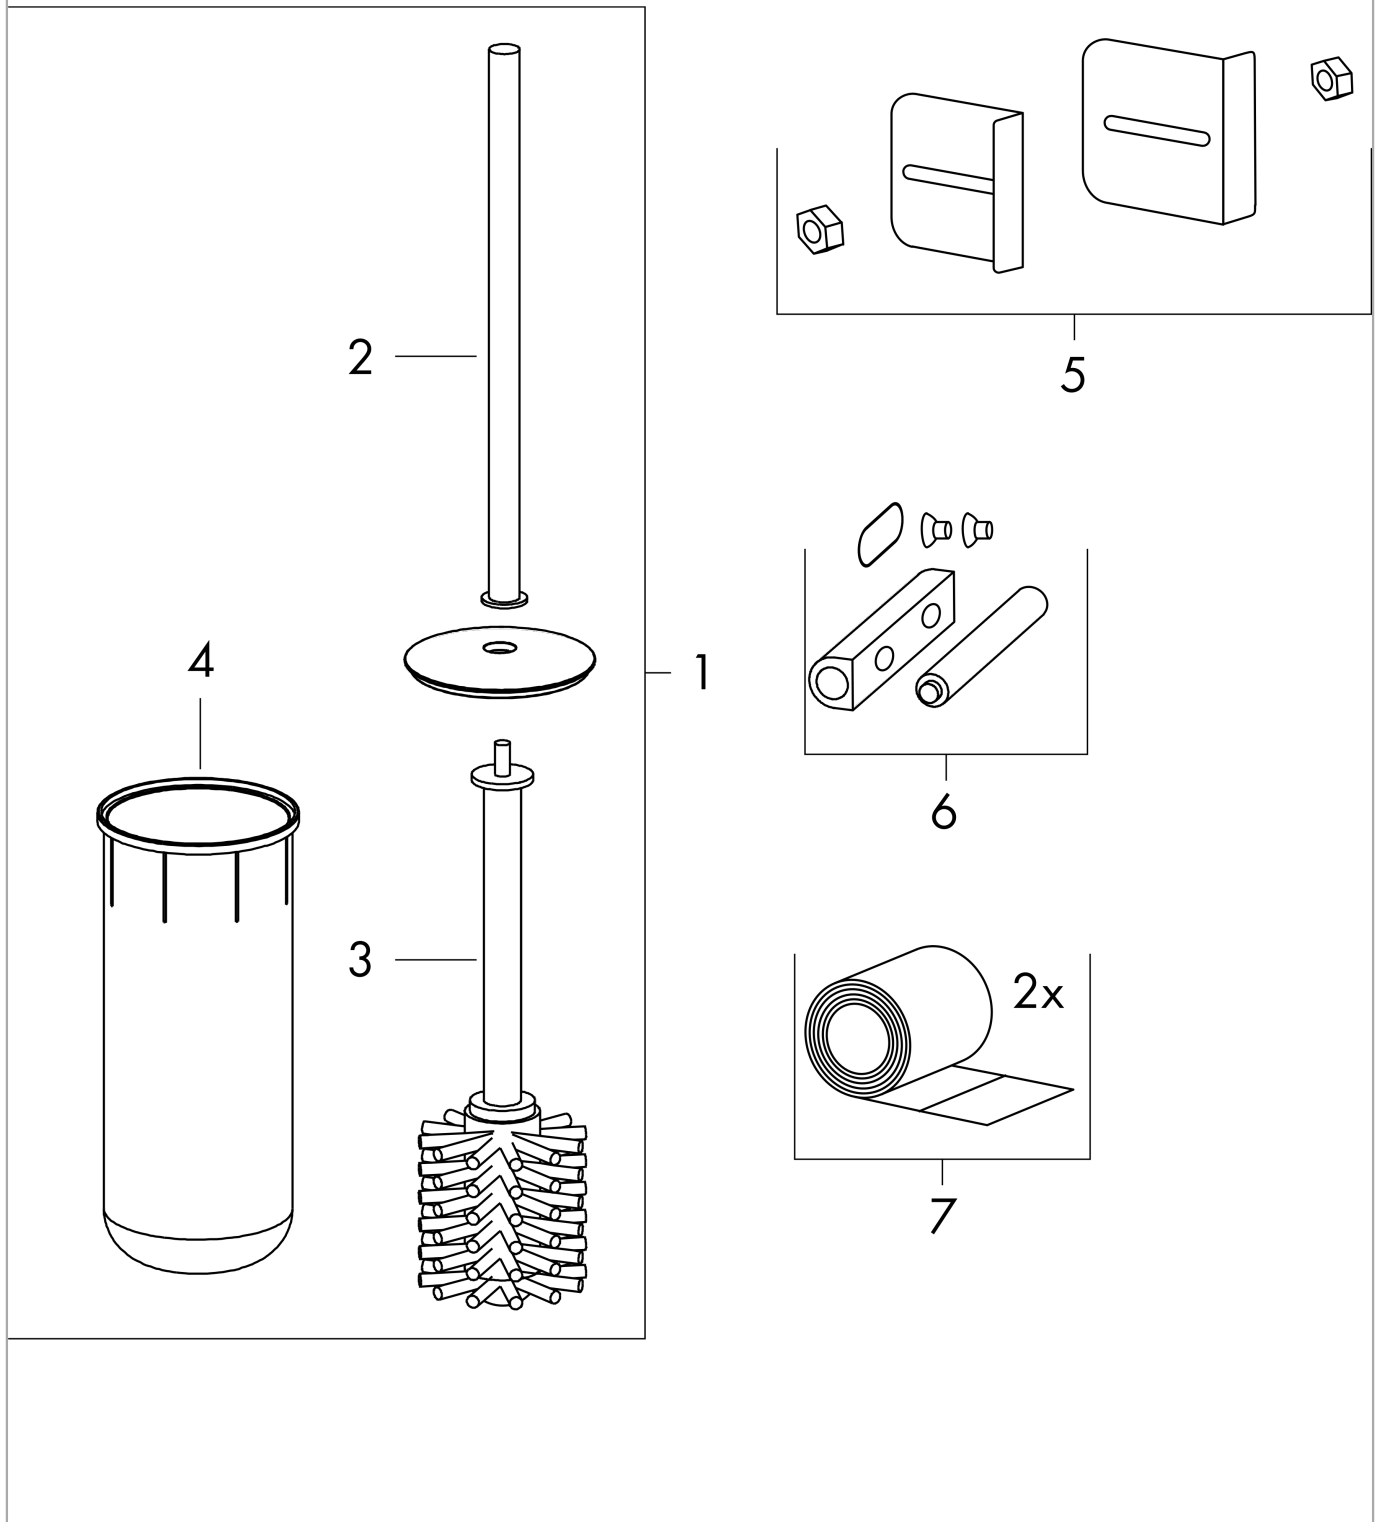

XtraStoris Rock

Recessed Toilet Brush Holder with Toilet Paper Holder & Tileable Door

Finish: **matte black** Part no. : **56062670**

Description

Features

- Consists of: wall niche with tileable door, Toilet Brush Holder, toilet brush, toilet paper roll holder, installation set, sealing set
- Tileable Push-Open door
- Door hinge: left
- Depth of the tileable door: 0.47"
- Installation depth: 140 mm
- Where to use: new construction, renovation
- Easy to clean surface
- Easy adjustment to tile thickness
- frameless design
- Wall type: drywall construction, solid wall construction
- Material sealing set: Polystyrene (PS)
- Material wall niche: Stainless Steel 304 (1.4301)
- Door stop can be changed before installation
- material of the brush holder plastic, chromed
- Dimensions wall niche: 23.43" x 5.71" x 5.51" (HxWxD)
- Required dimensions for installation set: 23.85 x 6.92 x 5.51" (HxWxD)

Item details

List Price \$ 1,090.00

Technology

Compliance / Sustainability

Product image

Scale drawing

XtraStoris Rock

Recessed Toilet Brush Holder with Toilet Paper Holder & Tileable Door

Finish: **matte black** Part no. : **56062670**

Exploded drawing

Year of production: >01/23

XtraStoris Rock
Recessed Toilet Brush Holder with Toilet Paper Holder & Tileable Door
 Finish: **matte black** Part no. : **56062670**

Spare parts list

Year of production: >01/23

Pos.	Description	Part no.	Price	PU
1	Toilet brush holder	94834000	-	1
2	handle	87731000	-	1
3	WC-brush black Ø 66 mm	87730610	-	1
4	cup on its own	87732000	-	1
5	mounting kit	94337000	-	1
6	Push-push locking	94338000	-	1
7	sealing set	94423000	-	1