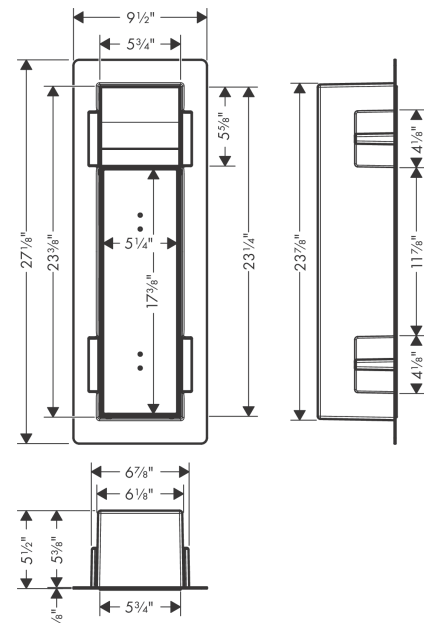

XtraStoris Rock

Recessed Toilet Brush Holder with Toilet Paper Holder & Tileable Door

Finish: **matte black** Part no. : **56062670**

Description

Features

- Consists of: wall niche with tileable door, Toilet Brush Holder, toilet brush, toilet paper roll holder, installation set, sealing set
- Tileable Push-Open door
- Door hinge: left
- Depth of the tileable door: 0.47"
- Installation depth: 140 mm
- Where to use: new construction, renovation
- Easy to clean surface
- Easy adjustment to tile thickness
- frameless design
- Wall type: drywall construction, solid wall construction
- Material sealing set: Polystyrene (PS)
- Material wall niche: Stainless Steel 304 (1.4301)
- Door stop can be changed before installation
- material of the brush holder plastic, chromed
- Dimensions wall niche: 23.43" x 5.71" x 5.51" (HxWxD)
- Required dimensions for installation set: 23.85 x 6.92 x 5.51" (HxWxD)

Item details

List Price \$ 1,090.00

Technology

Compliance / Sustainability

Product image

Scale drawing

XtraStoris Rock

Recessed Toilet Brush Holder with Toilet Paper Holder & Tileable Door

Finish: **matte black** Part no. : **56062670**

Exploded drawing

Year of production: >01/23

XtraStoris Rock
Recessed Toilet Brush Holder with Toilet Paper Holder & Tileable Door
 Finish: **matte black** Part no. : **56062670**

Spare parts list

Year of production: >01/23

Pos.	Description	Part no.	Price	PU
1	Toilet brush holder	94834000	-	1
2	handle	87731000	-	1
3	WC-brush black Ø 66 mm	87730610	-	1
4	cup on its own	87732000	-	1
5	mounting kit	94337000	-	1
6	Push-push locking	94338000	-	1
7	sealing set	94423000	-	1