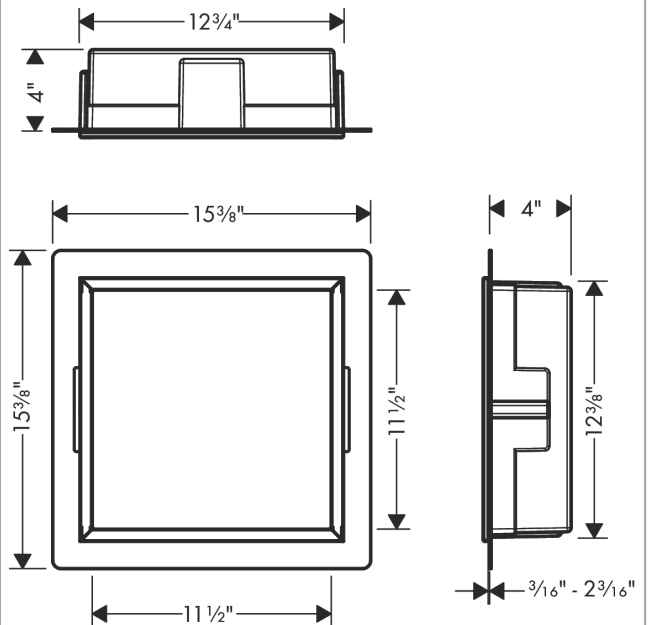

XtraStoris Original
Wall Niche with Integrated Frame 12"x 12"x 4"
 Finish: **matte white** Part no. : **56061700**

Description

Features

- Consists of: wall niche with frame, sealing set
- Installation depth: 100 mm
- Where to use: new construction, renovation
- Easy to clean surface
- Suitable for use in wet areas
- Wall type: drywall construction, solid wall construction
- Material sealing set: Polystyrene (PS)
- Material wall niche: Stainless Steel 304 (1.4301)
- Surface of the wall niche powder-coated stainless steel
- Dimensions wall niche: 11.81 x 11.81 x 3.93" (HxWxD)
- Required dimensions for installation set: 12.32 x 12.79 x 3.93" (HxWxD)

XtraStoris Original
Wall Niche with Integrated Frame 12"x 12"x 4"
 Finish: **matte white** Part no. : **56061700**

Exploded drawing

Year of production: >10/23

XtraStoris Original
Wall Niche with Integrated Frame 12"x 12"x 4"
 Finish: **matte white** Part no. : **56061700**

Spare parts list

Year of production: >**10/23**

Pos.	Description	Part no.	Price	PU
1	sealing set	94423000	-	1