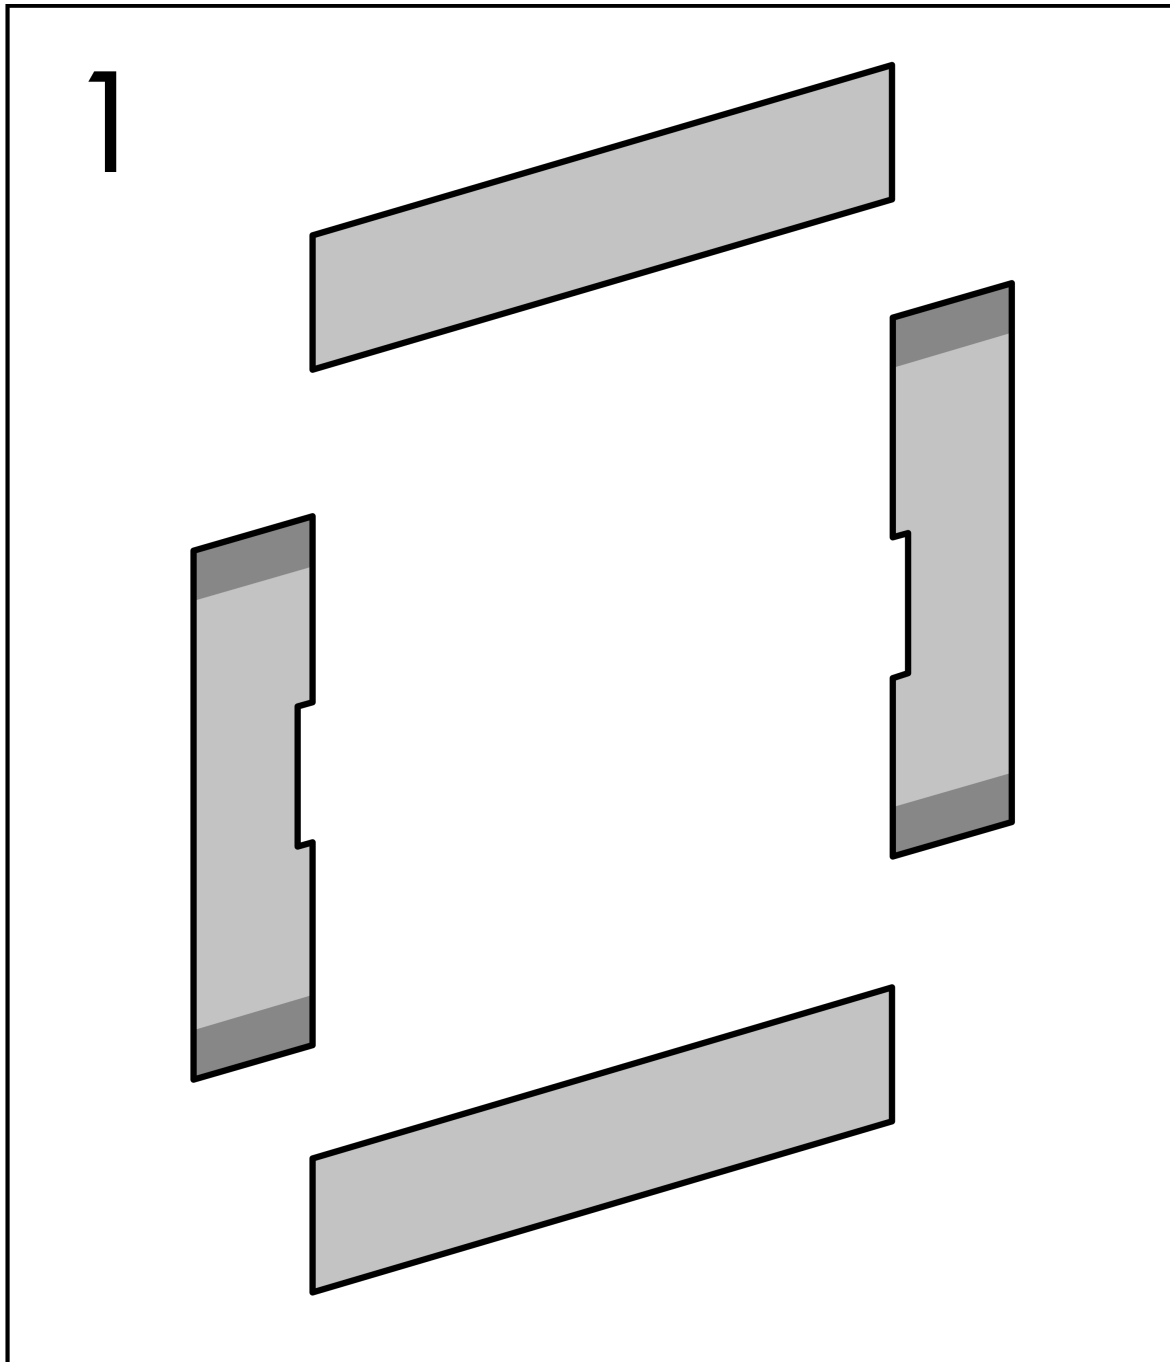

XtraStoris Original
Wall Niche with Integrated Frame 12"x 12"x 4"
 Finish: **matte white** Part no. : **56061700**

Description

Features

- Consists of: wall niche with frame, sealing set
- Installation depth: 100 mm
- Where to use: new construction, renovation
- Easy to clean surface
- Suitable for use in wet areas
- Wall type: drywall construction, solid wall construction
- Material sealing set: Polystyrene (PS)
- Material wall niche: Stainless Steel 304 (1.4301)
- Surface of the wall niche powder-coated stainless steel
- Dimensions wall niche: 11.81 x 11.81 x 3.93" (HxWxD)
- Required dimensions for installation set: 12.32 x 12.79 x 3.93" (HxWxD)

Item details

List Price \$ 854.00

Technology

Design awards

reddot winner 2022

Compliance / Sustainability

Product image

Scale drawing

XtraStoris Original
Wall Niche with Integrated Frame 12"x 12"x 4"
 Finish: **matte white** Part no. : **56061700**

Exploded drawing

Year of production: >10/23

XtraStoris Original
Wall Niche with Integrated Frame 12"x 12"x 4"
 Finish: **matte white** Part no. : **56061700**