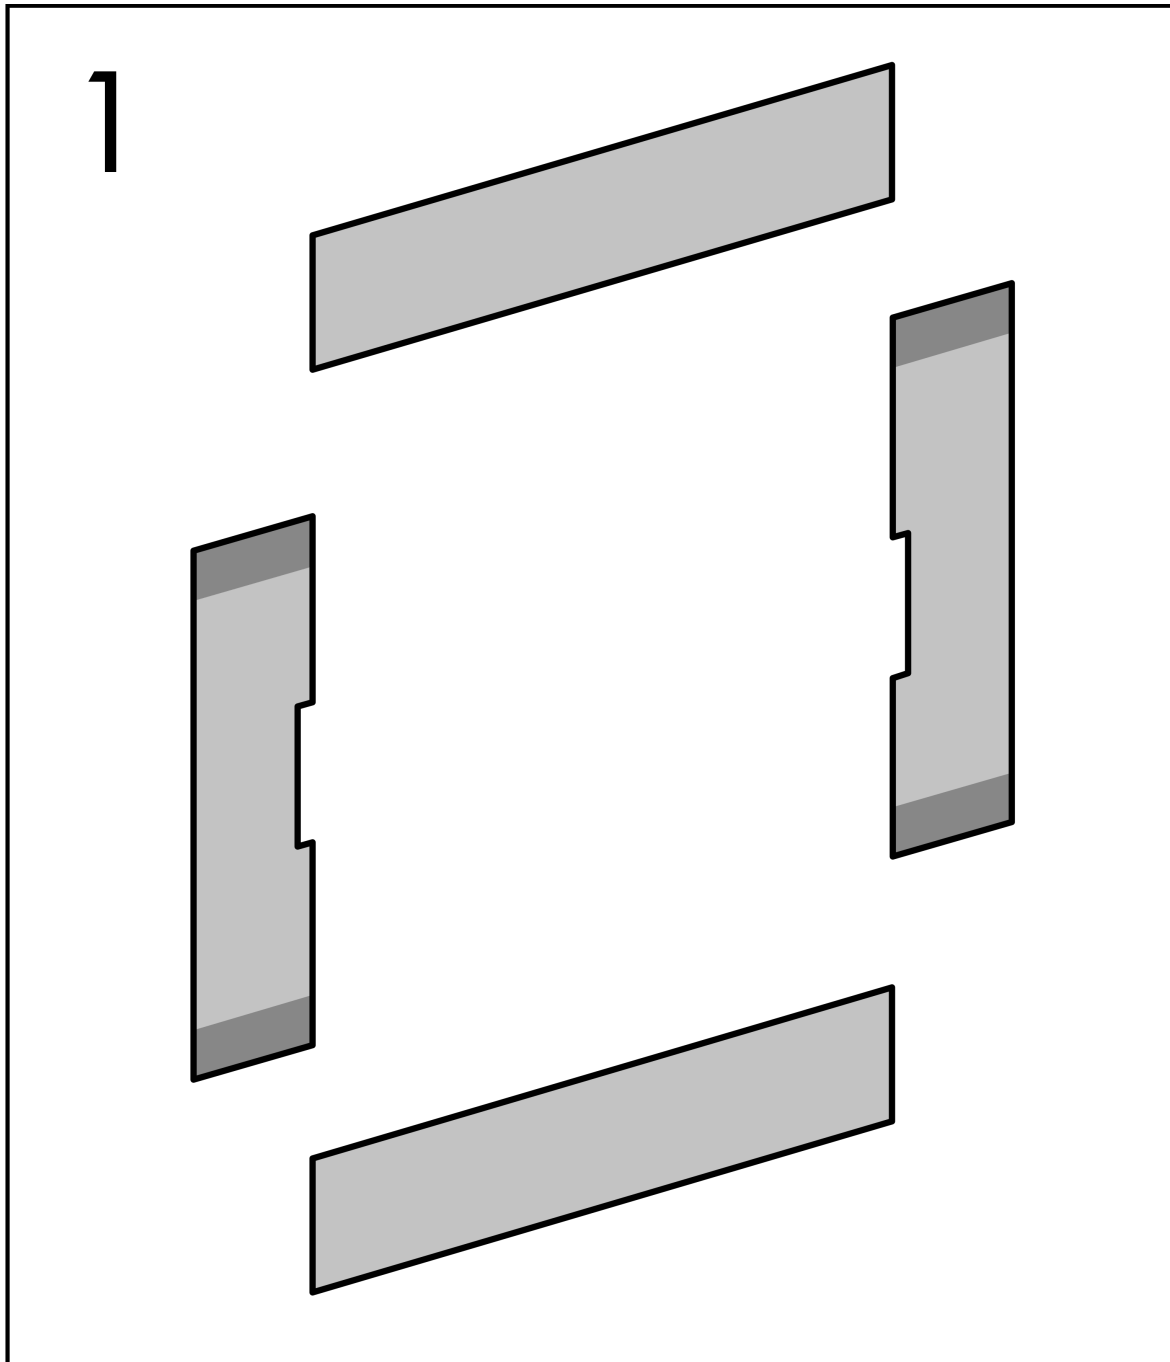

XtraStoris Original
Wall Niche with Integrated Frame 12"x 12"x 4"
 Finish: **matte black** Part no. : **56061670**

Description

Features

- Consists of: wall niche with frame, sealing set
- Installation depth: 100 mm
- Where to use: new construction, renovation
- Easy to clean surface
- Suitable for use in wet areas
- Wall type: drywall construction, solid wall construction
- Material sealing set: Polystyrene (PS)
- Material wall niche: Stainless Steel 304 (1.4301)
- Surface of the wall niche powder-coated stainless steel
- Dimensions wall niche: 11.81 x 11.81 x 3.93" (HxWxD)
- Required dimensions for installation set: 12.32 x 12.79 x 3.93" (HxWxD)

Item details

List Price \$ 854.00

Technology

Design awards

reddot winner 2022

Compliance / Sustainability

Product image

Scale drawing

XtraStoris Original
Wall Niche with Integrated Frame 12"x 12"x 4"
 Finish: **matte black** Part no. : **56061670**

Exploded drawing

Year of production: >10/23

XtraStoris Original
Wall Niche with Integrated Frame 12"x 12"x 4"
 Finish: **matte black** Part no. : **56061670**

Spare parts list

Year of production: >10/23

Pos.	Description	Part no.	Price	PU
1	sealing set	94423000	-	1