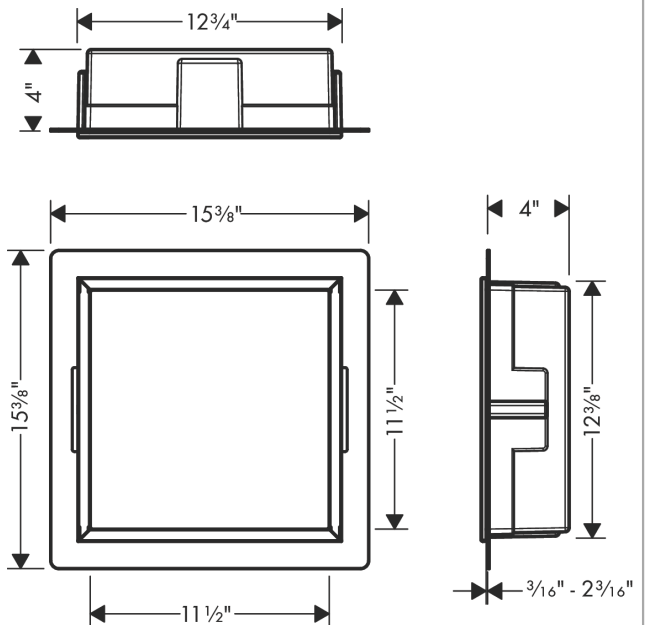

XtraStoris Original
Wall Niche with Integrated Frame 12"x 12"x 4"
 Finish: **matte black** Part no. : **56061670**

Description

Features

- Consists of: wall niche with frame, sealing set
- Installation depth: 100 mm
- Where to use: new construction, renovation
- Easy to clean surface
- Suitable for use in wet areas
- Wall type: drywall construction, solid wall construction
- Material sealing set: Polystyrene (PS)
- Material wall niche: Stainless Steel 304 (1.4301)
- Surface of the wall niche powder-coated stainless steel
- Dimensions wall niche: 11.81 x 11.81 x 3.93" (HxWxD)
- Required dimensions for installation set: 12.32 x 12.79 x 3.93" (HxWxD)

XtraStoris Original
Wall Niche with Integrated Frame 12"x 12"x 4"
 Finish: **matte black** Part no. : **56061670**

Exploded drawing

Year of production: >10/23

XtraStoris Original
Wall Niche with Integrated Frame 12"x 12"x 4"
 Finish: **matte black** Part no. : **56061670**

Spare parts list

Year of production: >10/23

Pos.	Description	Part no.	Price	PU
1	sealing set	94423000	-	1