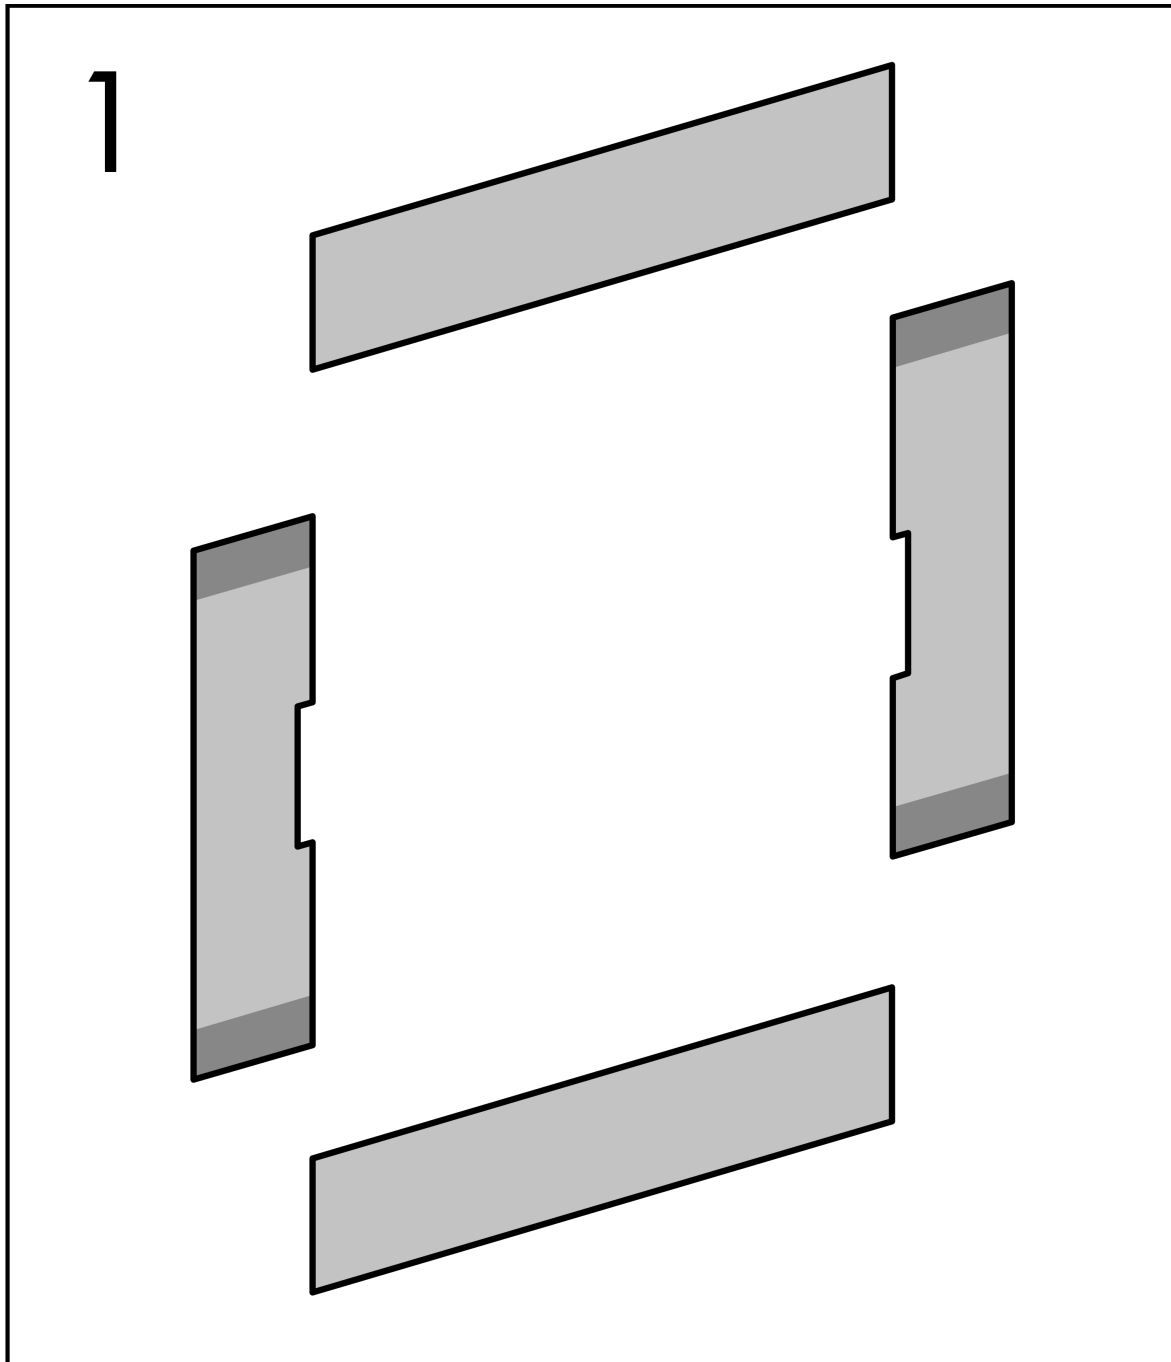

XtraStoris Original
Wall Niche with Integrated Frame 12"x 12"x 4"
 Finish: **Concretegrey** Part no. : **56061380**

Description

Features

- Consists of: wall niche with frame, sealing set
- Installation depth: 100 mm
- Where to use: new construction, renovation
- Easy to clean surface
- Suitable for use in wet areas
- Wall type: drywall construction, solid wall construction
- Material sealing set: Polystyrene (PS)
- Material wall niche: Stainless Steel 304 (1.4301)
- Surface of the wall niche powder-coated stainless steel
- Dimensions wall niche: 11.81 x 11.81 x 3.93" (HxWxD)
- Required dimensions for installation set: 12.32 x 12.79 x 3.93" (HxWxD)

Item details

List Price \$ 854.00

Technology

Design awards

reddot winner 2022

Compliance / Sustainability

Product image

Scale drawing

XtraStoris Original
Wall Niche with Integrated Frame 12"x 12"x 4"
Finish: Concretegrey Part no. : 56061380

Exploded drawing

Year of production: >10/23

XtraStoris Original
Wall Niche with Integrated Frame 12"x 12"x 4"
 Finish: **Concretegrey** Part no. : **56061380**

Spare parts list

Year of production: >10/23

Pos.	Description	Part no.	Price	PU
1	sealing set	94423000	-	1