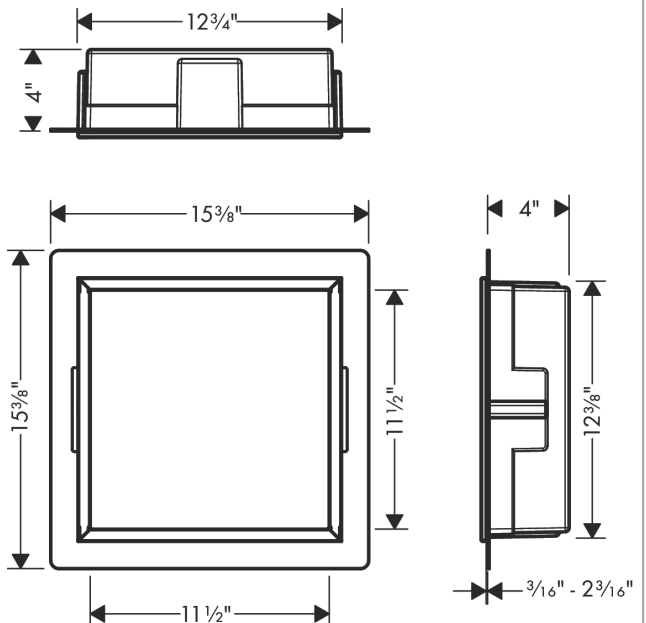

XtraStoris Original
Wall Niche with Integrated Frame 12"x 12"x 4"
 Finish: **Concretegrey** Part no. : **56061380**

Description

Features

- Consists of: wall niche with frame, sealing set
- Installation depth: 100 mm
- Where to use: new construction, renovation
- Easy to clean surface
- Suitable for use in wet areas
- Wall type: drywall construction, solid wall construction
- Material sealing set: Polystyrene (PS)
- Material wall niche: Stainless Steel 304 (1.4301)
- Surface of the wall niche powder-coated stainless steel
- Dimensions wall niche: 11.81 x 11.81 x 3.93" (HxWxD)
- Required dimensions for installation set: 12.32 x 12.79 x 3.93" (HxWxD)

XtraStoris Original
Wall Niche with Integrated Frame 12"x 12"x 4"
Finish: Concretegrey Part no. : 56061380

Exploded drawing

Year of production: >10/23

XtraStoris Original
Wall Niche with Integrated Frame 12"x 12"x 4"
 Finish: **Concretegrey** Part no. : **56061380**

Spare parts list

Year of production: >10/23

Pos.	Description	Part no.	Price	PU
1	sealing set	94423000	-	1