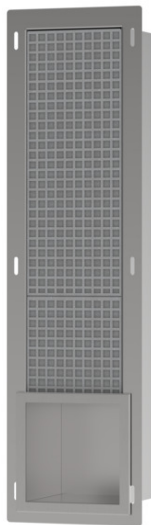

**XtraStoris Original**  
**Recessed Toilet Paper Holder with Storage & Tileable Door**  
 Finish: **Brushed Stainless Steel** Part no. : **56058800**

**Description**

**Features**

- Consists of: wall niche with frame, toilet paper holder
- Installation depth: 140 mm
- Where to use: new construction, renovation
- Easy to clean surface
- Mounting brackets for easy installation
- easy adjustment to tile thickness
- Wall type: drywall construction, solid wall construction
- Material wall niche: Stainless Steel 304 (1.4301)
- Stores up to 6 toilet rolls

**Item details**

List Price \$ 699.00

**Compliance / Sustainability**

**Product image**

**Scale drawing**