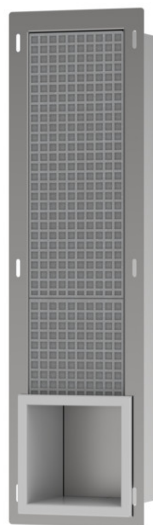

**XtraStoris Original**  
**Recessed Toilet Paper Holder with Storage & Tileable Door**  
 Finish: **matte white** Part no. : **56058700**

**Description**

**Features**

- Consists of: wall niche with frame, toilet paper holder
- Installation depth: 140 mm
- Where to use: new construction, renovation
- Easy to clean surface
- Mounting brackets for easy installation
- easy adjustment to tile thickness
- Wall type: drywall construction, solid wall construction
- Material wall niche: Stainless Steel 304 (1.4301)
- Stores up to 6 toilet rolls

**Item details**

List Price \$ 699.00

**Compliance / Sustainability**

**Product image**

**Scale drawing**