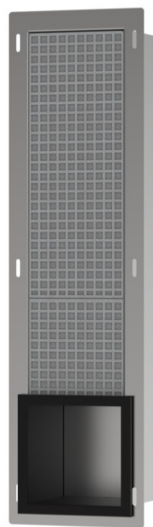

XtraStoris Original
Recessed Toilet Paper Holder with Storage & Tileable Door
 Finish: **matte black** Part no. : **56058670**

Description

Features

- Consists of: wall niche with frame, toilet paper holder
- Installation depth: 140 mm
- Where to use: new construction, renovation
- Easy to clean surface
- Mounting brackets for easy installation
- easy adjustment to tile thickness
- Wall type: drywall construction, solid wall construction
- Material wall niche: Stainless Steel 304 (1.4301)
- Stores up to 6 toilet rolls

Item details

List Price \$ 699.00

Compliance / Sustainability

Product image

Scale drawing