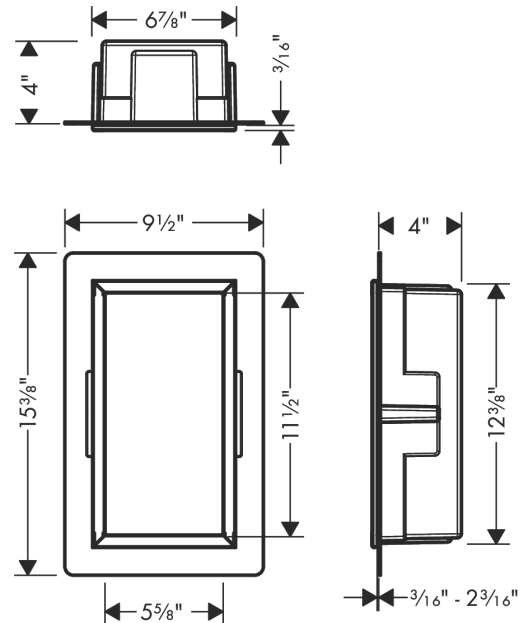

XtraStoris Original
Wall Niche with Integrated Frame 12"x 6"x 4"
 Finish: **matte white** Part no. : **56057700**

Description

Features

- Consists of: wall niche with frame, sealing set
- Installation depth: 100 mm
- Where to use: new construction, renovation
- Easy to clean surface
- Suitable for use in wet areas
- Wall type: drywall construction, solid wall construction
- Material sealing set: Polystyrene (PS)
- Material wall niche: Stainless Steel 304 (1.4301)
- Surface of the wall niche powder-coated stainless steel
- Dimensions wall niche: 11.81 x 5.9 x 3.93" (HxWxD)
- Required dimensions for installation set: 12.32 x 6.88 x 3.93" (HxWxD)

Item details

List Price \$ 752.00

Technology

Design awards

reddot winner 2022

Compliance / Sustainability

Product image

Scale drawing

XtraStoris Original
Wall Niche with Integrated Frame 12"x 6"x 4"
 Finish: **matte white** Part no. : **56057700**

Exploded drawing

Year of production: >10/23

XtraStoris Original
Wall Niche with Integrated Frame 12"x 6"x 4"
 Finish: **matte white** Part no. : **56057700**

Spare parts list

Year of production: >10/23

Pos.	Description	Part no.	Price	PU
1	sealing set	94423000	-	1