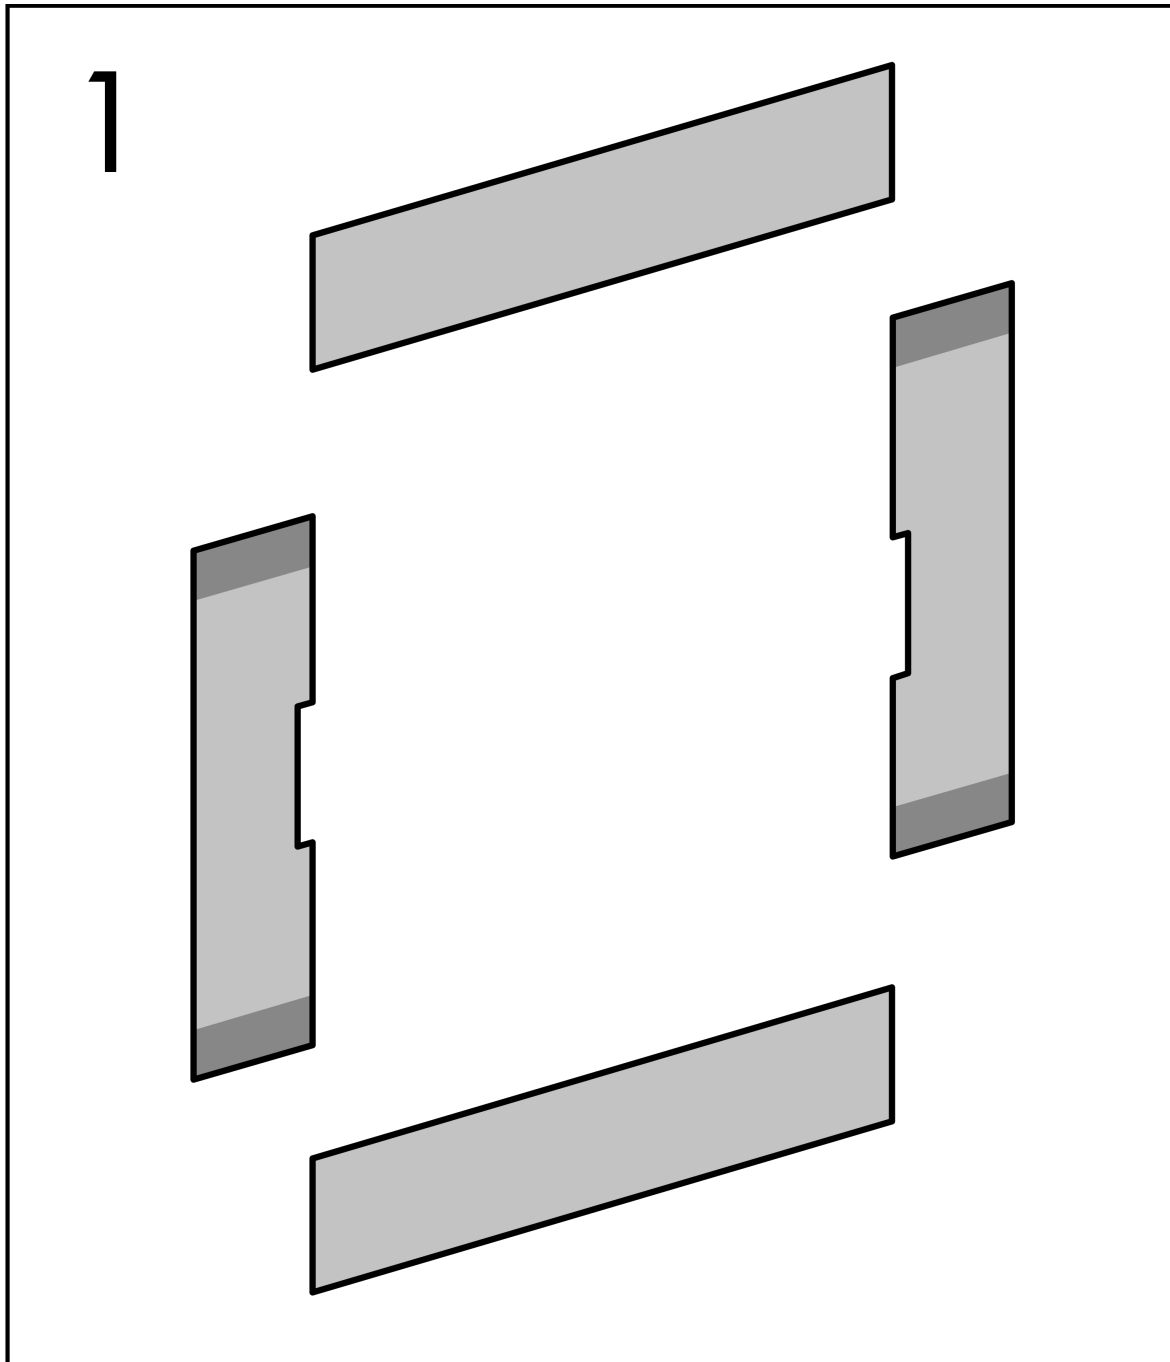

XtraStoris Original
Wall Niche with Integrated Frame 12"x 6"x 4"
 Finish: **matte white** Part no. : **56057700**

Description

Features

- Consists of: wall niche with frame, sealing set
- Installation depth: 100 mm
- Where to use: new construction, renovation
- Easy to clean surface
- Suitable for use in wet areas
- Wall type: drywall construction, solid wall construction
- Material sealing set: Polystyrene (PS)
- Material wall niche: Stainless Steel 304 (1.4301)
- Surface of the wall niche powder-coated stainless steel
- Dimensions wall niche: 11.81 x 5.9 x 3.93" (HxWxD)
- Required dimensions for installation set: 12.32 x 6.88 x 3.93" (HxWxD)

Item details

List Price \$ 752.00

Technology

Design awards

reddot winner 2022

Compliance / Sustainability

Product image

Scale drawing

XtraStoris Original
Wall Niche with Integrated Frame 12"x 6"x 4"
 Finish: **matte white** Part no. : **56057700**

Exploded drawing

Year of production: >10/23

XtraStoris Original
Wall Niche with Integrated Frame 12"x 6"x 4"
 Finish: **matte white** Part no. : **56057700**

Spare parts list

Year of production: >10/23

Pos.	Description	Part no.	Price	PU
1	sealing set	94423000	-	1