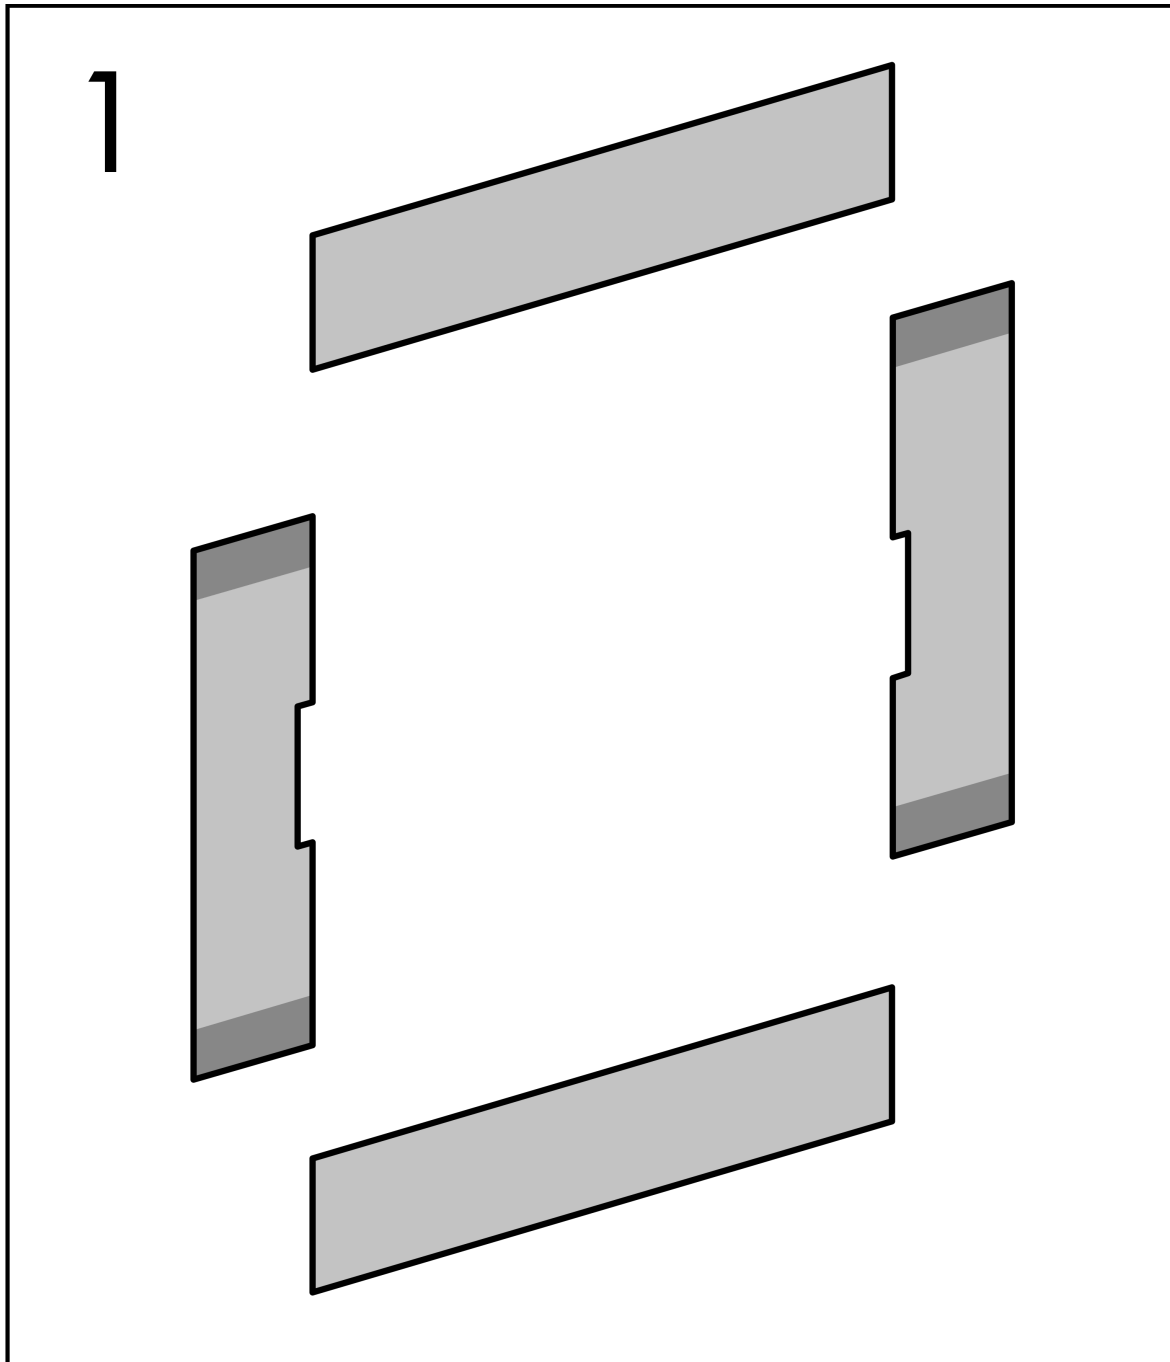

**XtraStoris Original**  
**Wall Niche with Integrated Frame 12"x 6"x 4"**  
 Finish: **matte black** Part no. : **56057670**

**Description**

**Features**

- Consists of: wall niche with frame, sealing set
- Installation depth: 100 mm
- Where to use: new construction, renovation
- Easy to clean surface
- Suitable for use in wet areas
- Wall type: drywall construction, solid wall construction
- Material sealing set: Polystyrene (PS)
- Material wall niche: Stainless Steel 304 (1.4301)
- Surface of the wall niche powder-coated stainless steel
- Dimensions wall niche: 11.81 x 5.9 x 3.93" (HxWxD)
- Required dimensions for installation set: 12.32 x 6.88 x 3.93" (HxWxD)

**XtraStoris Original**  
**Wall Niche with Integrated Frame 12"x 6"x 4"**  
 Finish: **matte black** Part no. : **56057670**

Exploded drawing

Year of production: >10/23

**XtraStoris Original**  
**Wall Niche with Integrated Frame 12"x 6"x 4"**  
 Finish: **matte black** Part no. : **56057670**