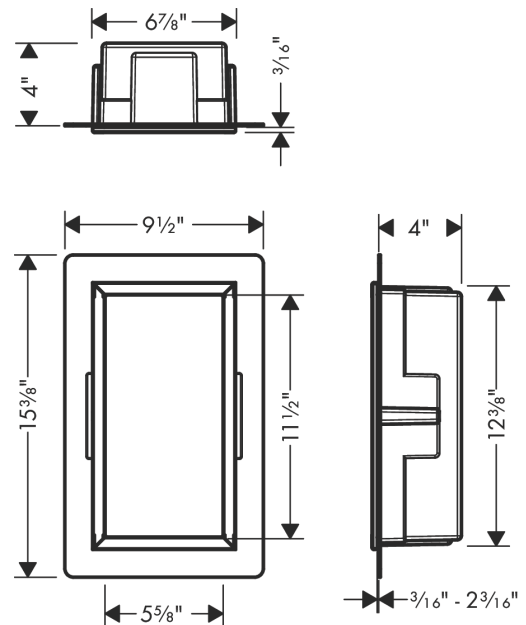

**XtraStoris Original**  
**Wall Niche with Integrated Frame 12"x 6"x 4"**  
 Finish: **matte black** Part no. : **56057670**

**Description**

**Features**

- Consists of: wall niche with frame, sealing set
- Installation depth: 100 mm
- Where to use: new construction, renovation
- Easy to clean surface
- Suitable for use in wet areas
- Wall type: drywall construction, solid wall construction
- Material sealing set: Polystyrene (PS)
- Material wall niche: Stainless Steel 304 (1.4301)
- Surface of the wall niche powder-coated stainless steel
- Dimensions wall niche: 11.81 x 5.9 x 3.93" (HxWxD)
- Required dimensions for installation set: 12.32 x 6.88 x 3.93" (HxWxD)

**XtraStoris Original**  
**Wall Niche with Integrated Frame 12"x 6"x 4"**  
 Finish: **matte black** Part no. : **56057670**

Exploded drawing

Year of production: >10/23

**XtraStoris Original**  
**Wall Niche with Integrated Frame 12"x 6"x 4"**  
 Finish: **matte black** Part no. : **56057670**

**Spare parts list**

Year of production: >10/23

Pos.	Description	Part no.	Price	PU
1	sealing set	94423000	-	1