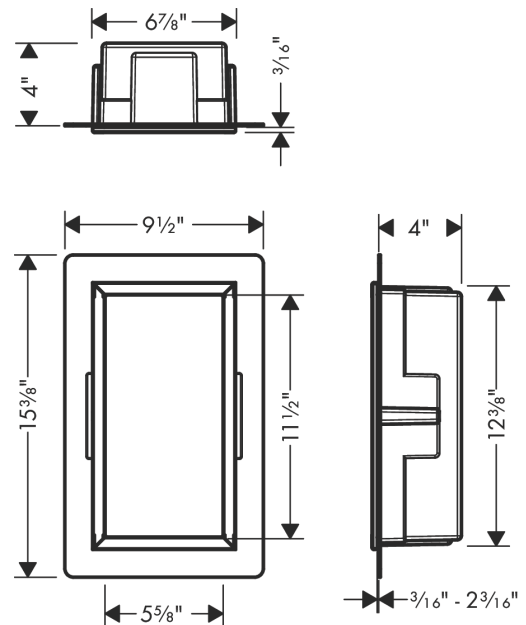

XtraStoris Original
Wall Niche with Integrated Frame 12"x 6"x 4"
 Finish: **Concretegrey** Part no. : **56057380**

Description

Features

- Consists of: wall niche with frame, sealing set
- Installation depth: 100 mm
- Where to use: new construction, renovation
- Easy to clean surface
- Suitable for use in wet areas
- Wall type: drywall construction, solid wall construction
- Material sealing set: Polystyrene (PS)
- Material wall niche: Stainless Steel 304 (1.4301)
- Surface of the wall niche powder-coated stainless steel
- Dimensions wall niche: 11.81 x 5.9 x 3.93" (HxWxD)
- Required dimensions for installation set: 12.32 x 6.88 x 3.93" (HxWxD)

XtraStoris Original
Wall Niche with Integrated Frame 12"x 6"x 4"
Finish: **Concretegrey** Part no. : **56057380**

Exploded drawing

Year of production: >10/23

XtraStoris Original
Wall Niche with Integrated Frame 12"x 6"x 4"
 Finish: **Concretegrey** Part no. : **56057380**

Spare parts list

Year of production: >10/23

Pos.	Description	Part no.	Price	PU
1	sealing set	94423000	-	1