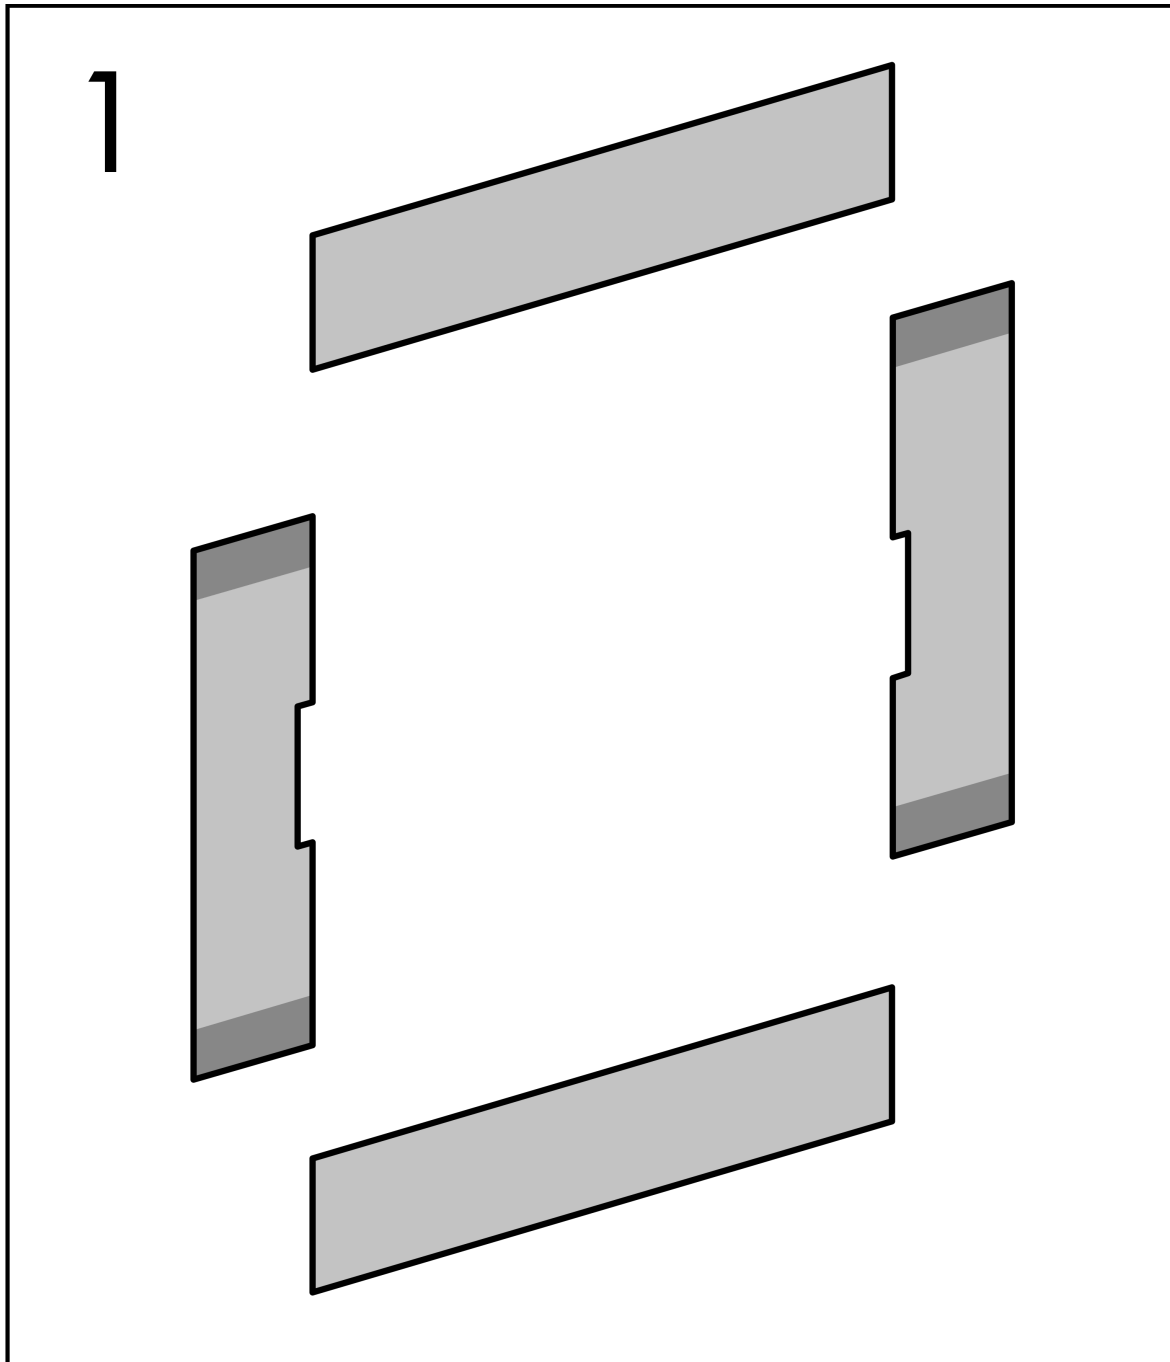

XtraStoris Original
Wall Niche with Integrated Frame 12"x 6"x 4"
 Finish: **Concretegrey** Part no. : **56057380**

Description

Features

- Consists of: wall niche with frame, sealing set
- Installation depth: 100 mm
- Where to use: new construction, renovation
- Easy to clean surface
- Suitable for use in wet areas
- Wall type: drywall construction, solid wall construction
- Material sealing set: Polystyrene (PS)
- Material wall niche: Stainless Steel 304 (1.4301)
- Surface of the wall niche powder-coated stainless steel
- Dimensions wall niche: 11.81 x 5.9 x 3.93" (HxWxD)
- Required dimensions for installation set: 12.32 x 6.88 x 3.93" (HxWxD)

Item details

List Price \$ 752.00

Technology

Design awards

reddot winner 2022

Compliance / Sustainability

Product image

Scale drawing

XtraStoris Original
Wall Niche with Integrated Frame 12"x 6"x 4"
Finish: **Concretegrey** Part no. : **56057380**

Exploded drawing

Year of production: >10/23

XtraStoris Original
Wall Niche with Integrated Frame 12"x 6"x 4"
 Finish: **Concretegrey** Part no. : **56057380**

Spare parts list

Year of production: >10/23

Pos.	Description	Part no.	Price	PU
1	sealing set	94423000	-	1