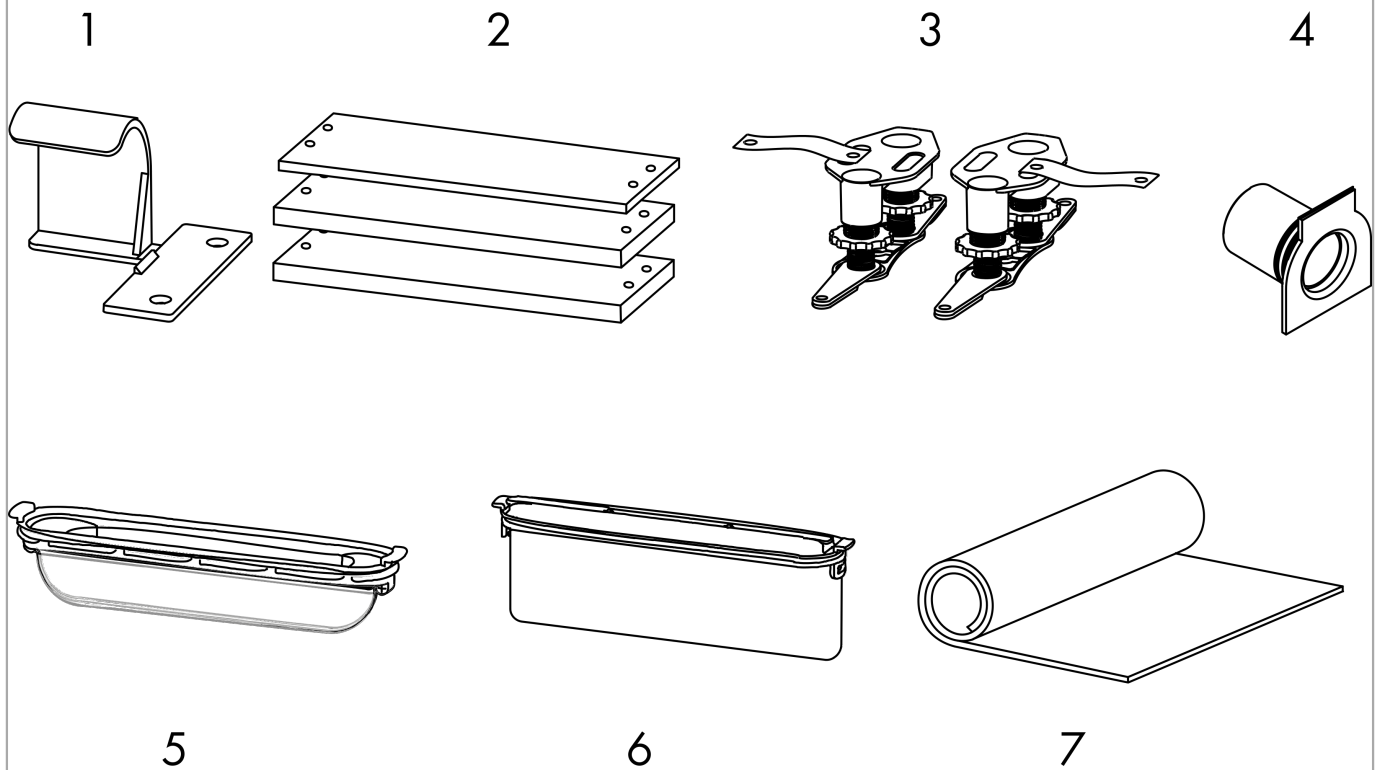

RainDrain
Rough 2" outlet 31 1/2" (800mm)
 Finish: Part no. : **56012181**

Description

Features

- Consists of: Stainless Steel drain, pre-assembled sealing membrane, height adjustment feet, hair catcher, tiling aid
- Suitable for all RainDrain Rock and RainDrain Match finish sets
- Where to use: new construction, renovation
- Minimum constructions height: 2.95"
- Direction of outlet: vertical
- Connection: 1-sided
- Incl. height adjustment feet and tiling aid for installation
- with integrated slope
- Material installation set: Stainless Steel 304 (1.4301)

Item details

List Price \$ 480.00

Compliance / Sustainability

Product image

Scale drawing

RainDrain
Rough 2" outlet 31 1/2" (800mm)
 Finish: Part no. : **56012181**

Exploded drawing

Year of production: >03/23

RainDrain
Rough 2" outlet 31 1/2" (800mm)
 Finish: Part no. : **56012181**

Spare parts list

Year of production: >03/23

| Pos. | Description | Part no. | Price | PU |
|------|------------------|----------|-------|----|
| 1 | fixing angel | 94324000 | - | 1 |
| 2 | mounting kit | 94384000 | - | 1 |
| 3 | compensation set | 94325000 | - | 1 |
| 4 | mounting-set | 94331000 | - | 1 |
| 5 | plug | 94332000 | - | 1 |
| 6 | Dryphon | 94326000 | - | 1 |
| 7 | trap cpl. | 94322000 | - | 1 |
| 8 | trap cpl. | 94323000 | - | 1 |
| a | concealed item | 01000180 | - | 1 |
| b | concealed item | 01001180 | - | 1 |