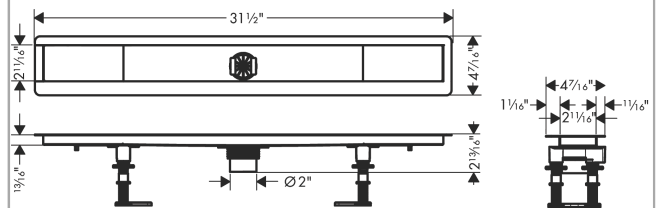

RainDrain
Rough 2" outlet 31 1/2" (800mm)
 Finish: Part no. : **56012181**

Description

Features

- Consists of: Stainless Steel drain, pre-assembled sealing membrane, height adjustment feet, hair catcher, tiling aid
- Suitable for all RainDrain Rock and RainDrain Match finish sets
- Where to use: new construction, renovation
- Minimum constructions height: 2.95"
- Direction of outlet: vertical
- Connection: 1-sided
- Incl. height adjustment feet and tiling aid for installation
- with integrated slope
- Material installation set: Stainless Steel 304 (1.4301)

Item details

List Price \$ 480.00

Compliance / Sustainability

Product image

Scale drawing

RainDrain
Rough 2" outlet 31 1/2" (800mm)
 Finish: Part no. : **56012181**

Exploded drawing

Year of production: >03/23

RainDrain
Rough 2" outlet 31 1/2" (800mm)
 Finish: Part no. : **56012181**

Spare parts list

Year of production: >03/23

| Pos. | Description | Part no. | Price | PU |
|------|------------------|----------|-------|----|
| 1 | fixing angel | 94324000 | - | 1 |
| 2 | mounting kit | 94384000 | - | 1 |
| 3 | compensation set | 94325000 | - | 1 |
| 4 | mounting-set | 94331000 | - | 1 |
| 5 | plug | 94332000 | - | 1 |
| 6 | Dryphon | 94326000 | - | 1 |
| 7 | trap cpl. | 94322000 | - | 1 |
| 8 | trap cpl. | 94323000 | - | 1 |
| a | concealed item | 01000180 | - | 1 |
| b | concealed item | 01001180 | - | 1 |