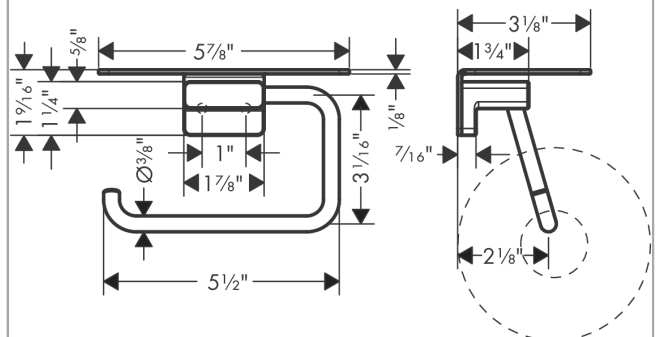

Scale drawing