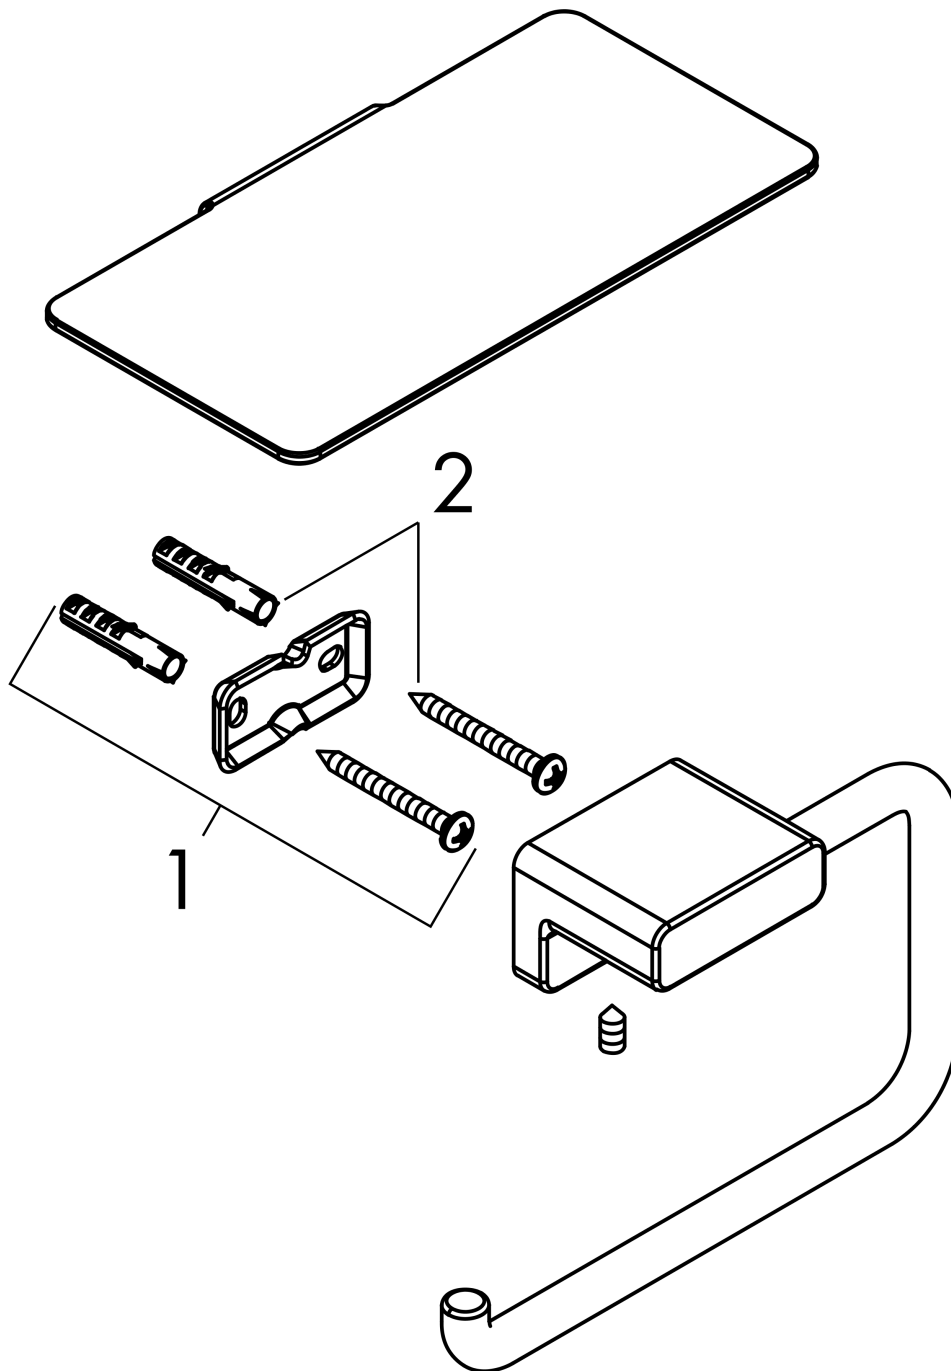

**AddStoris**

**Toilet Paper Holder with Shelf**

Finish: **matte white** Part no. : **41772700**

**Description**

**Features**

- Wall-mounted
- Metal
- With mounting material
- Concealed fastening
- Diameter of drilled hole: 0.23"
- Size of shelf: 5.9 x 3.1"

**Toilet Paper Holder with Shelf**

Finish: **matte white** Part no. : **41772700**

**Exploded drawing**

Year of production: >02/22

**AddStoris**

**Toilet Paper Holder with Shelf**

Finish: **matte white** Part no. : **41772700**

**Spare parts list**

Year of production: >02/22

Pos.	Description	Part no.	Price	PU
1	support element	94165000	-	1
2	mounting set	40915000	-	1