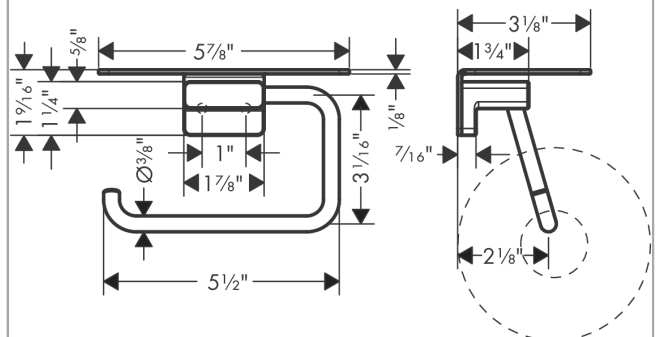

AddStoris

Toilet Paper Holder with Shelf

Finish: **matte black** Part no. : **41772670**

Description

Features

- Wall-mounted
- Metal
- With mounting material
- Concealed fastening
- Diameter of drilled hole: 0.23"
- Size of shelf: 5.9 x 3.1"

Item details

List Price \$ 119.00

Design awards

reddot winner 2021

Compliance / Sustainability

Product image

Scale drawing

AddStoris
Toilet Paper Holder with Shelf
 Finish: **matte black** Part no. : **41772670**

Exploded drawing

Year of production: >02/22

AddStoris

Toilet Paper Holder with Shelf

Finish: **matte black** Part no. : **41772670**

Spare parts list

Year of production: >02/22

Pos.	Description	Part no.	Price	PU
1	support element	94165000	-	1
2	mounting set	40915000	-	1