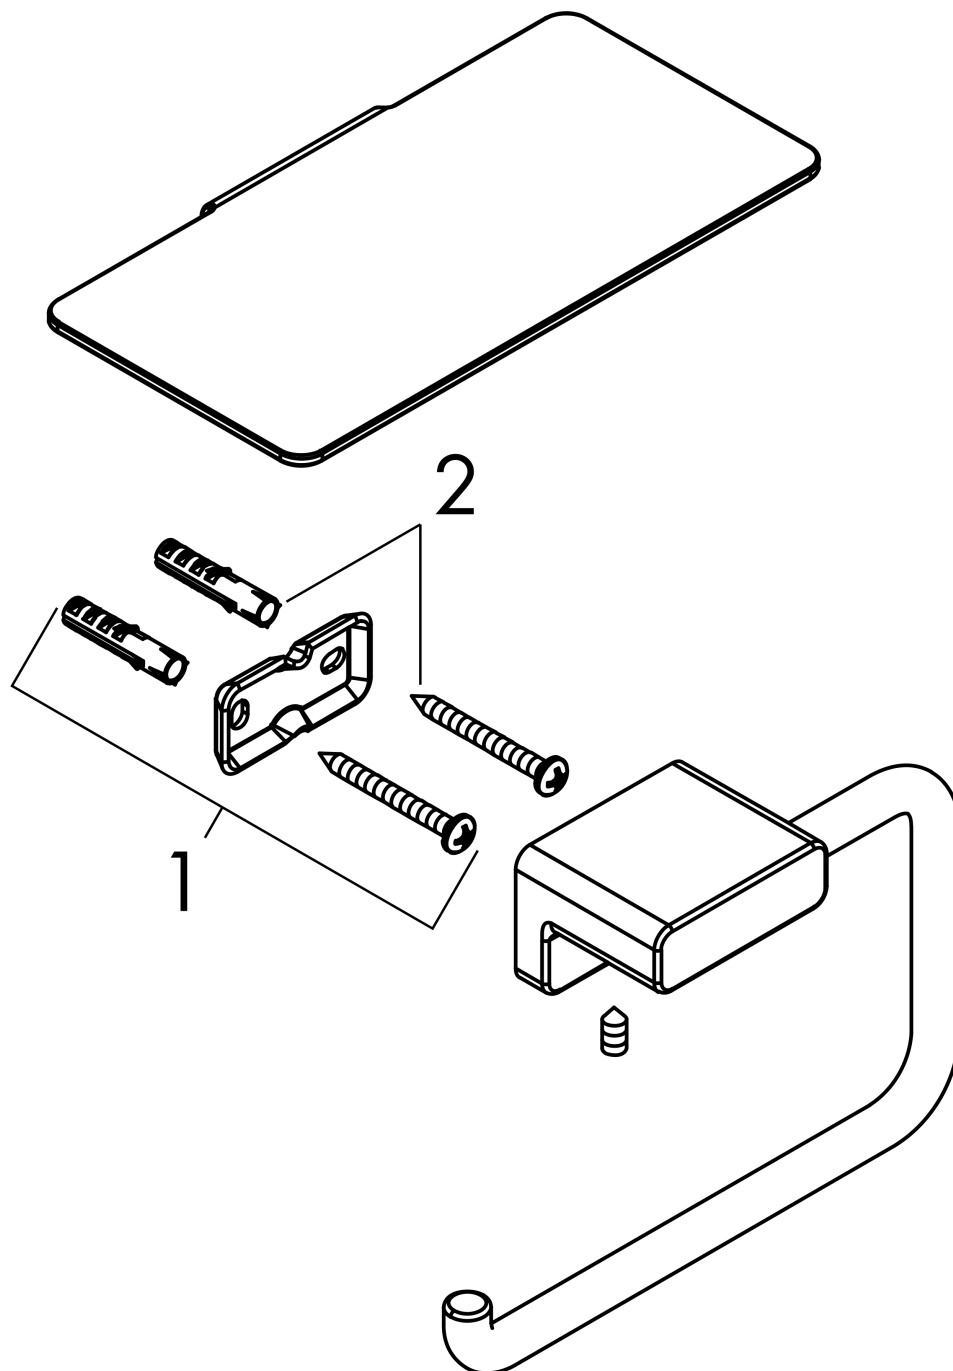

AddStoris

Toilet Paper Holder with Shelf

Finish: **matte black** Part no. : **41772670**

Description

Features

- Wall-mounted
- Metal
- With mounting material
- Concealed fastening
- Diameter of drilled hole: 0.23"
- Size of shelf: 5.9 x 3.1"

Item details

List Price \$ 119.00

Design awards

reddot winner 2021

Compliance / Sustainability

Product image

Scale drawing

AddStoris
Toilet Paper Holder with Shelf
 Finish: **matte black** Part no. : **41772670**

Exploded drawing

Year of production: >02/22

AddStoris

Toilet Paper Holder with Shelf

Finish: **matte black** Part no. : **41772670**

Spare parts list

Year of production: >02/22

Pos.	Description	Part no.	Price	PU
1	support element	94165000	-	1
2	mounting set	40915000	-	1