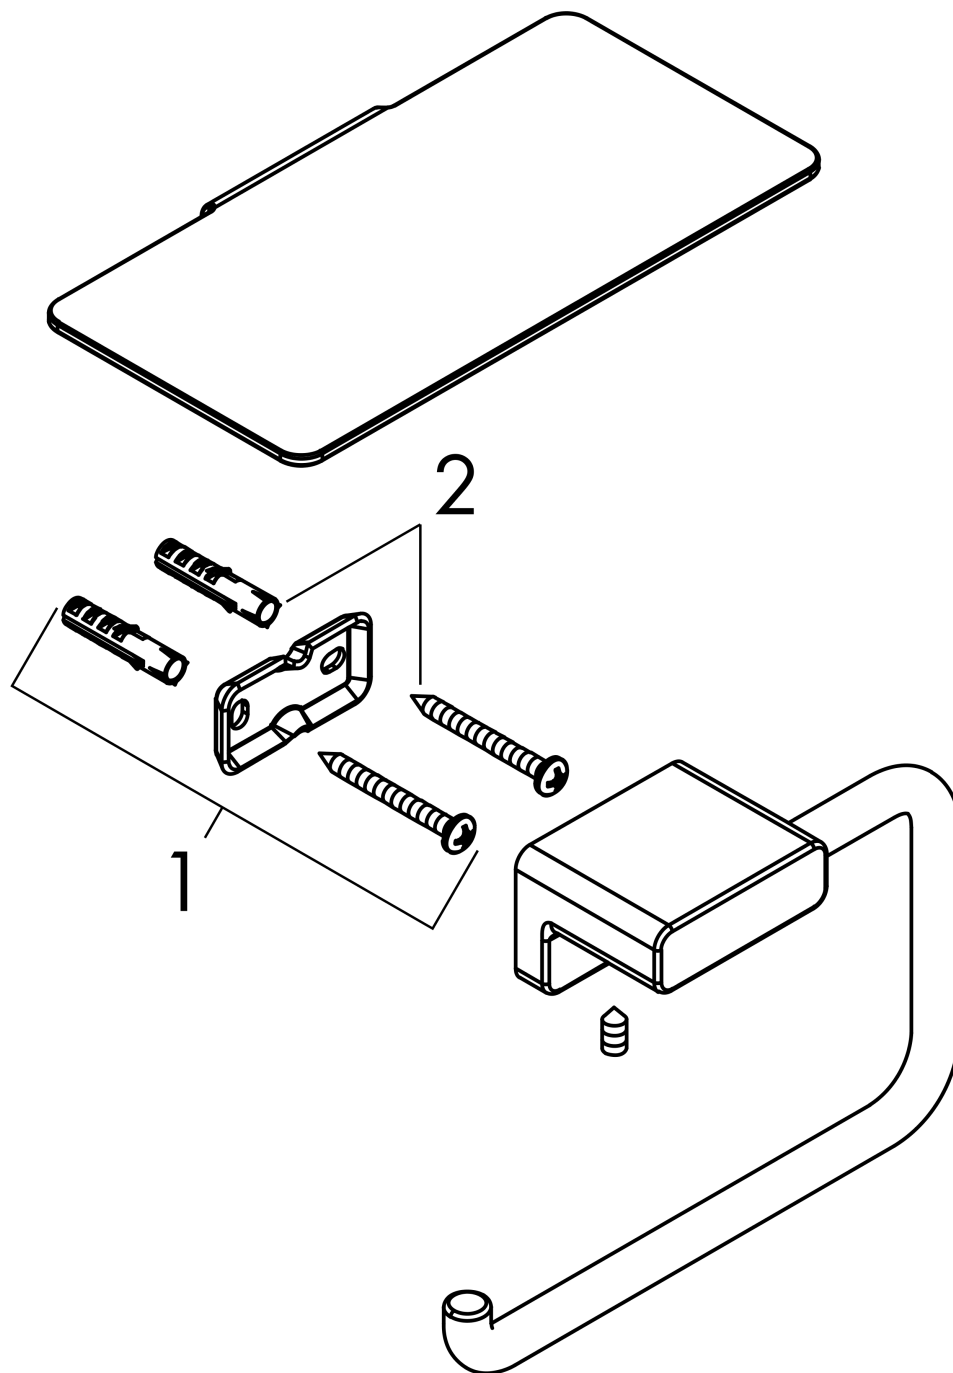

AddStoris

Toilet Paper Holder with Shelf

Finish: **brushed black chrome**

Part no. : **41772340**

Description

Features

- Wall-mounted
- Metal
- With mounting material
- Concealed fastening
- Diameter of drilled hole: 0.23"
- Size of shelf: 5.9 x 3.1"

Toilet Paper Holder with Shelf

Finish: **brushed black chrome**

Part no. : **41772340**

Exploded drawing

Year of production: >02/22

AddStoris

Toilet Paper Holder with Shelf

Finish: **brushed black chrome**

Part no. : **41772340**

Spare parts list

Year of production: >02/22

Pos.	Description	Part no.	Price	PU
1	support element	94165000	-	1
2	mounting set	40915000	-	1