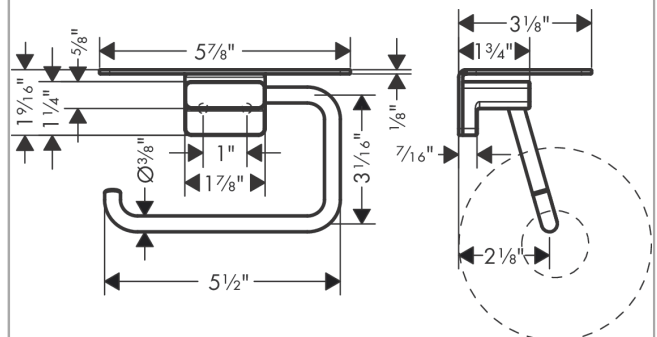

AddStoris

Toilet Paper Holder with Shelf

Finish: **brushed black chrome**

Part no. : **41772340**

Description

Features

- Wall-mounted
- Metal
- With mounting material
- Concealed fastening
- Diameter of drilled hole: 0.23"
- Size of shelf: 5.9 x 3.1"

Item details

List Price \$ 119.00

Design awards

reddot winner 2021

Compliance / Sustainability

Product image

Scale drawing

AddStoris

Toilet Paper Holder with Shelf

Finish: **brushed black chrome**

Part no. : **41772340**

Exploded drawing

Year of production: >02/22

AddStoris

Toilet Paper Holder with Shelf

Finish: **brushed black chrome**

Part no. : **41772340**

Spare parts list

Year of production: >02/22

Pos.	Description	Part no.	Price	PU
1	support element	94165000	-	1
2	mounting set	40915000	-	1