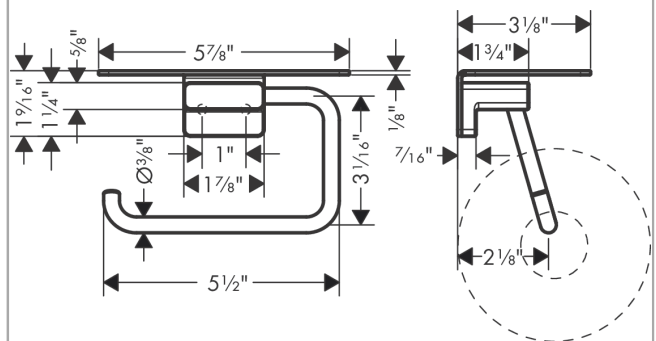

**AddStoris**  
**Toilet Paper Holder with Shelf**  
 Finish: **chrome** Part no. : **41772000**

**Description**

**Features**

- Wall-mounted
- Metal
- With mounting material
- Concealed fastening
- Diameter of drilled hole: 0.23"
- Size of shelf: 5.9 x 3.1"

**Item details**

List Price \$ 90.00

**Design awards**

reddot winner 2021

**Compliance / Sustainability**

**Product image**

**Scale drawing**

**AddStoris**  
**Toilet Paper Holder with Shelf**  
 Finish: **chrome** Part no. : **41772000**

Exploded drawing

Year of production: >02/22

**AddStoris**  
**Toilet Paper Holder with Shelf**  
 Finish: **chrome** Part no. : **41772000**

**Spare parts list**

Year of production: >02/22

Pos.	Description	Part no.	Price	PU
1	support element	94165000	-	1
2	mounting set	40915000	-	1