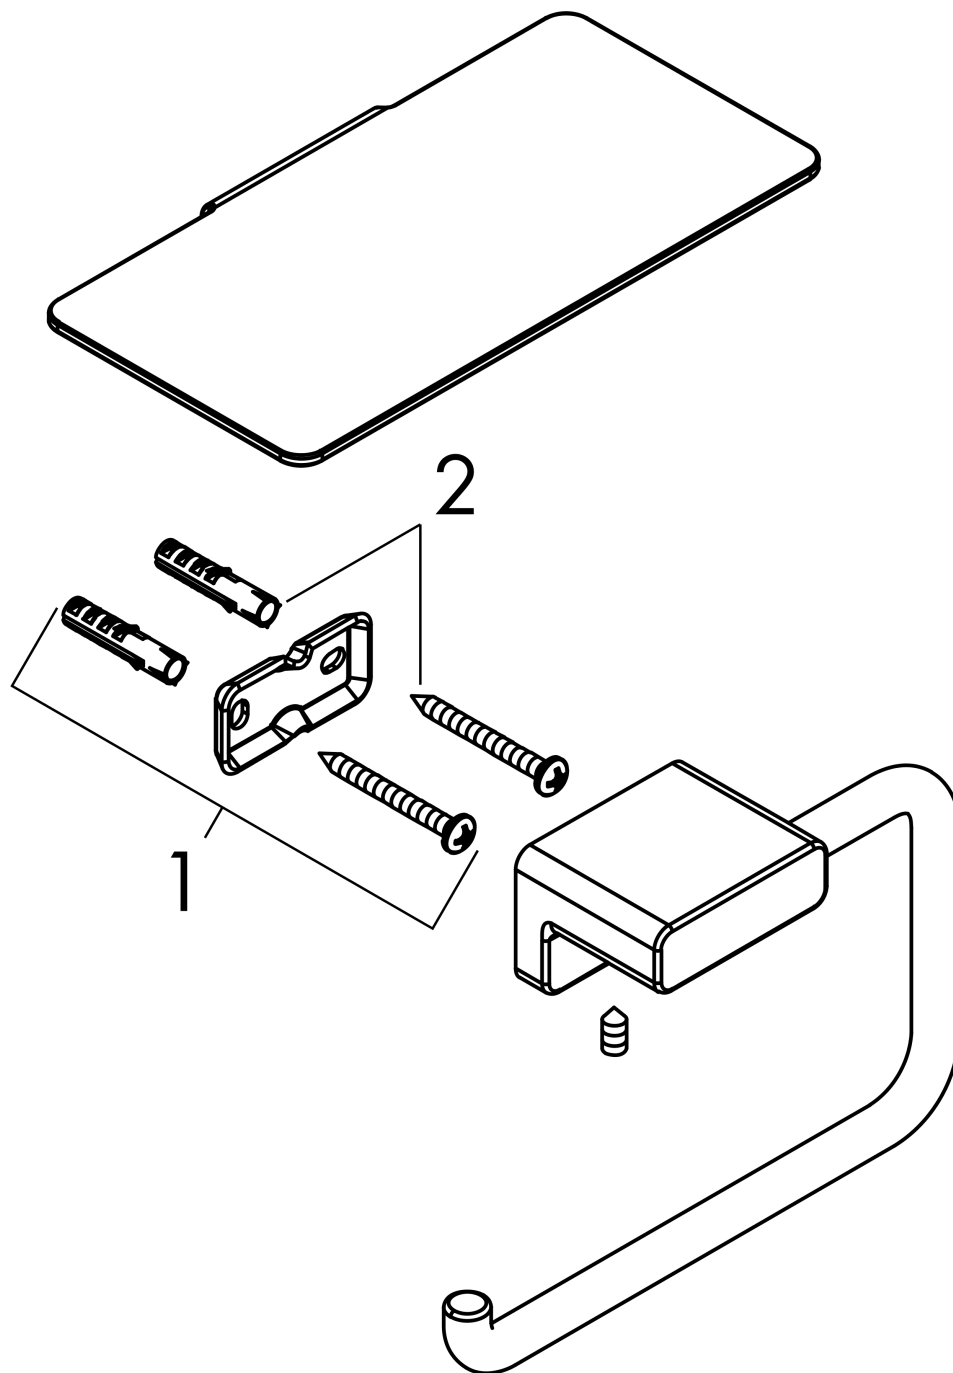

**AddStoris**  
**Toilet Paper Holder with Shelf**  
 Finish: **chrome** Part no. : **41772000**

**Description**

**Features**

- Wall-mounted
- Metal
- With mounting material
- Concealed fastening
- Diameter of drilled hole: 0.23"
- Size of shelf: 5.9 x 3.1"

**Item details**

List Price \$ 90.00

**Design awards**

reddot winner 2021

**Compliance / Sustainability**

**Product image**

**Scale drawing**

**AddStoris**  
**Toilet Paper Holder with Shelf**  
 Finish: **chrome** Part no. : **41772000**

Exploded drawing

Year of production: >02/22

**AddStoris**  
**Toilet Paper Holder with Shelf**  
 Finish: **chrome** Part no. : **41772000**

**Spare parts list**

Year of production: >02/22

Pos.	Description	Part no.	Price	PU
1	support element	94165000	-	1
2	mounting set	40915000	-	1