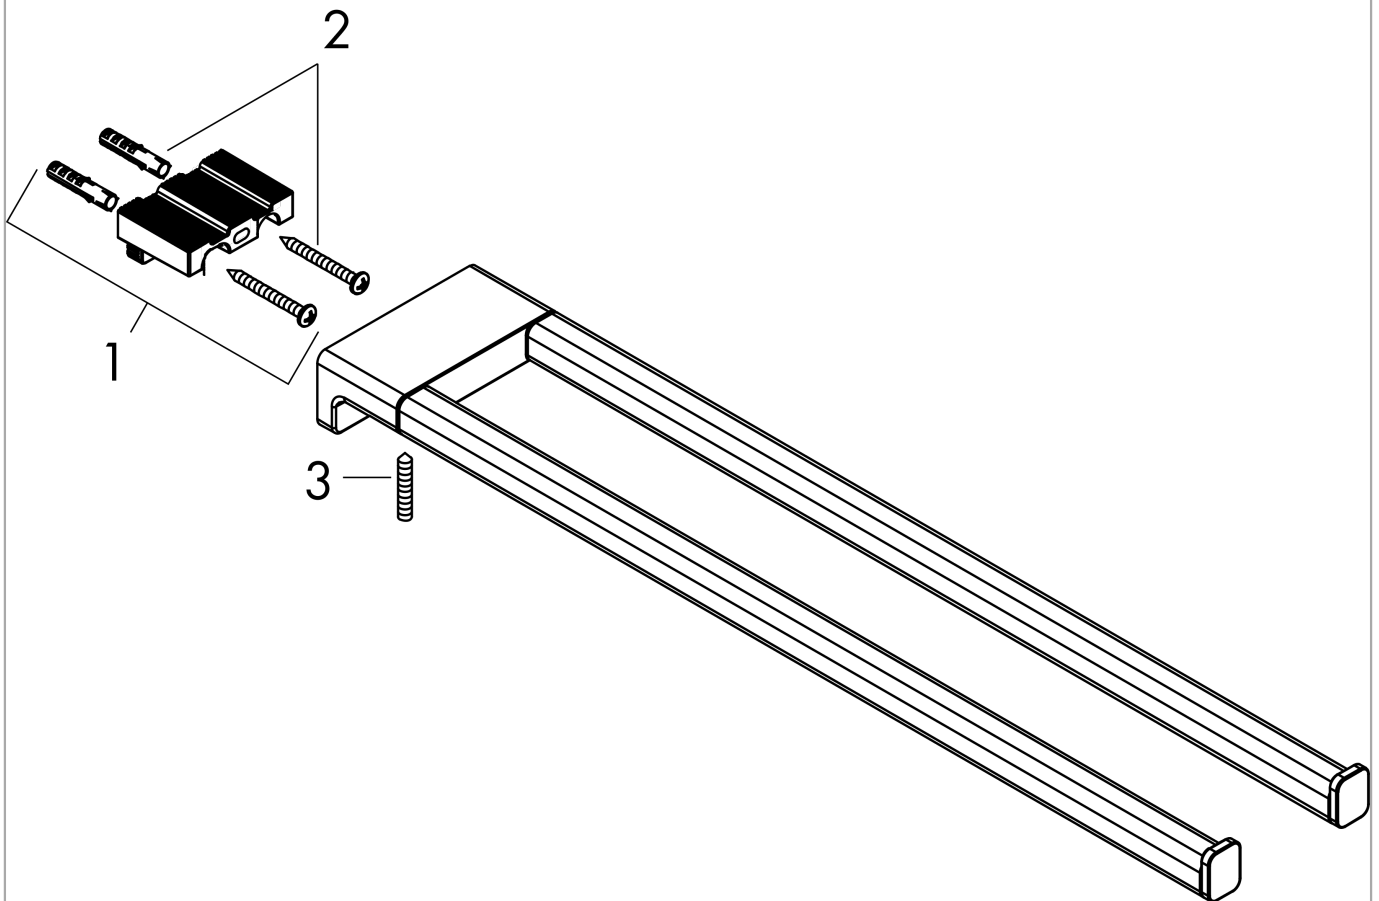

**AddStoris
Dual Towel Bar**

Finish: **chrome** Part no. : **41770000**

Description

Features

- Wall-mounted
- Metal
- Plastic holder
- Fixed
- With mounting material
- Diameter of drilled hole: 0.23"
- Concealed fastening

Item details

List Price \$ 108.00

Design awards

reddot winner 2021

Compliance / Sustainability

Product image

Scale drawing

AddStoris
Dual Towel Bar
 Finish: **chrome** Part no. : **41770000**

Exploded drawing

Year of production: >04/21

**AddStoris
Dual Towel Bar**

Finish: **chrome** Part no. : **41770000**

Spare parts list

Year of production: >04/21

Pos.	Description	Part no.	Price	PU
1	support cpl.	94680000	-	1
2	mounting set	40915000	-	1
3	set of screws	94878000	-	1