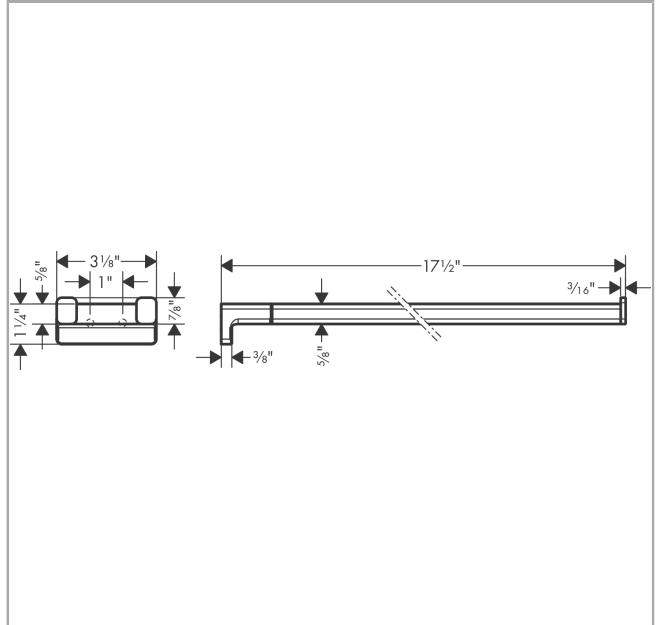

**AddStoris
Dual Towel Bar**

Finish: **chrome** Part no. : **41770000**

Description

Features

- Wall-mounted
- Metal
- Plastic holder
- Fixed
- With mounting material
- Diameter of drilled hole: 0.23"
- Concealed fastening

Item details

List Price \$ 108.00

Design awards

reddot winner 2021

Compliance / Sustainability

Product image

Scale drawing

AddStoris
Dual Towel Bar
 Finish: **chrome** Part no. : **41770000**

Exploded drawing

Year of production: >04/21

**AddStoris
Dual Towel Bar**

Finish: **chrome** Part no. : **41770000**

Spare parts list

Year of production: >04/21

Pos.	Description	Part no.	Price	PU
1	support cpl.	94680000	-	1
2	mounting set	40915000	-	1
3	set of screws	94878000	-	1