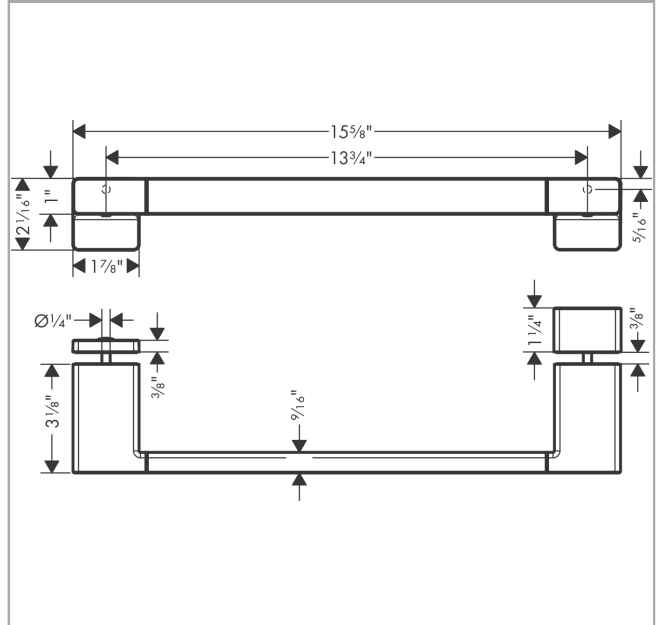

**AddStoris**  
**Shower Door Handle**  
 Finish: **chrome** Part no. : **41759000**

**Description**

**Features**

- Metal
- Metal holder
- With mounting material
- Glass thickness: 0.23" - 0.47"
- Diameter of drilled hole: 0.23"
- Can be used simultaneously as a bath towel holder
- Concealed fastening

**Item details**

List Price \$ 143.00

**Design awards**

reddot winner 2021

**Compliance / Sustainability**

**Product image**

**Scale drawing**

**AddStoris**  
**Shower Door Handle**  
 Finish: **chrome** Part no. : **41759000**

Exploded drawing

Year of production: >04/21

**AddStoris**  
**Shower Door Handle**  
 Finish: **chrome** Part no. : **41759000**

**Spare parts list**

Year of production: >04/21

Pos.	Description	Part no.	Price	PU
1	covers and mounting set	97923000	-	1