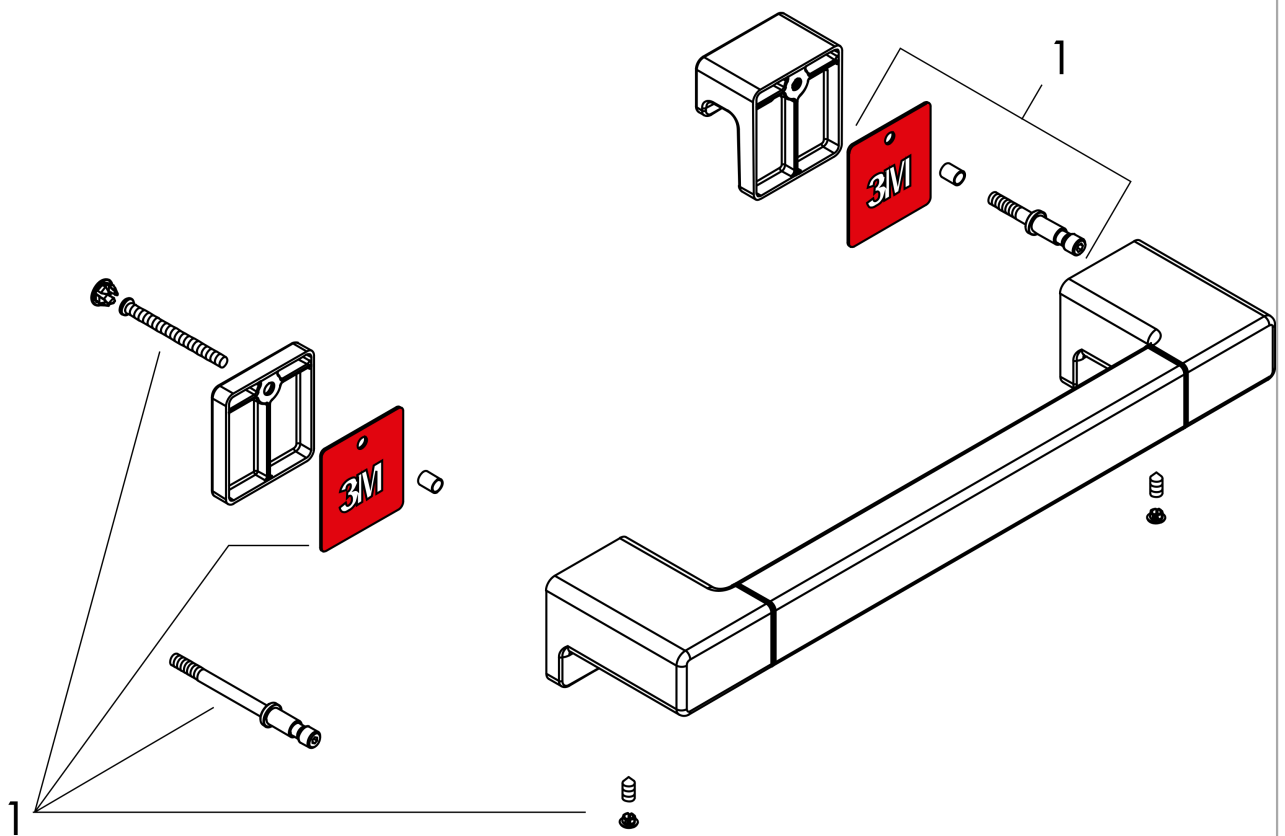

**AddStoris**  
**Shower Door Handle**  
 Finish: **chrome** Part no. : **41759000**

**Description**

**Features**

- Metal
- Metal holder
- With mounting material
- Glass thickness: 0.23" - 0.47"
- Diameter of drilled hole: 0.23"
- Can be used simultaneously as a bath towel holder
- Concealed fastening

**Item details**

List Price \$ 143.00

**Design awards**

reddot winner 2021

**Compliance / Sustainability**

**Product image**

**Scale drawing**

**AddStoris**  
**Shower Door Handle**  
 Finish: **chrome** Part no. : **41759000**

Exploded drawing

Year of production: >04/21

**AddStoris**  
**Shower Door Handle**  
 Finish: **chrome** Part no. : **41759000**

**Spare parts list**

Year of production: >04/21

Pos.	Description	Part no.	Price	PU
1	covers and mounting set	97923000	-	1