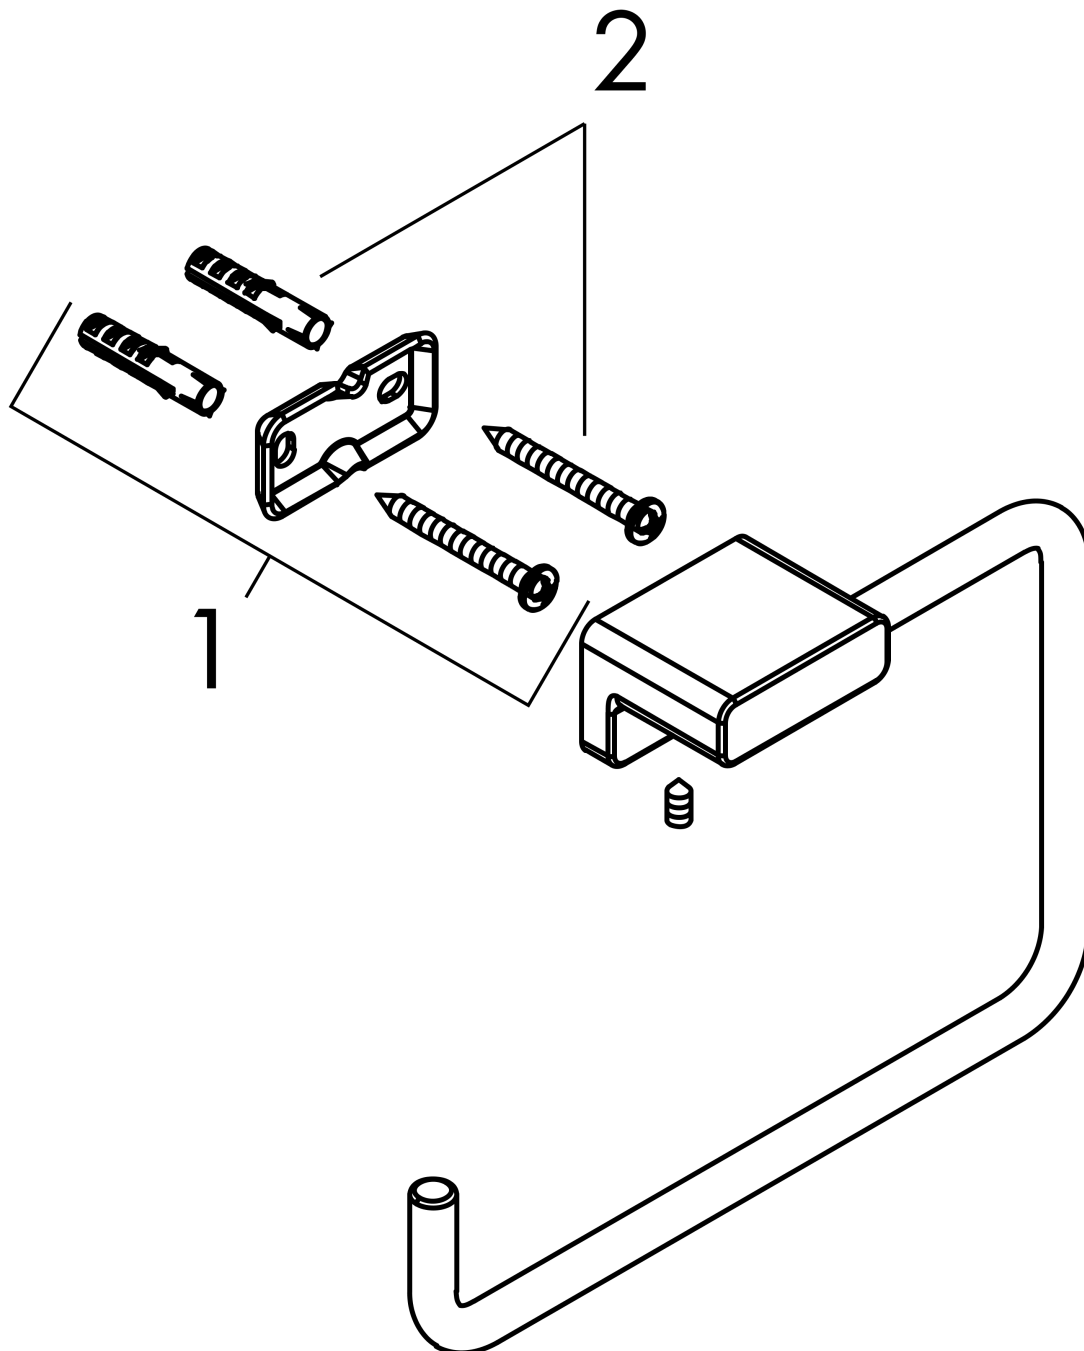

**AddStoris  
Towel Ring**

Finish: **chrome** Part no. : **41754000**

**Description**

**Features**

- Wall-mounted
- Metal
- Swiveling
- With mounting material
- Concealed fastening
- Drilling distance: 1.02"
- Diameter of drilled hole: 0.23"

**Item details**

List Price \$ 68.00

**Design awards**

reddot winner 2021

**Compliance / Sustainability**

**Product image**

**Scale drawing**

**AddStoris  
Towel Ring**

Finish: **chrome** Part no. : **41754000**

**Exploded drawing**

Year of production: >04/21

**AddStoris**  
**Towel Ring**  
 Finish: **chrome** Part no. : **41754000**

**Spare parts list**

Year of production: >04/21

Pos.	Description	Part no.	Price	PU
1	support element	94165000	-	1
2	mounting set	40915000	-	1