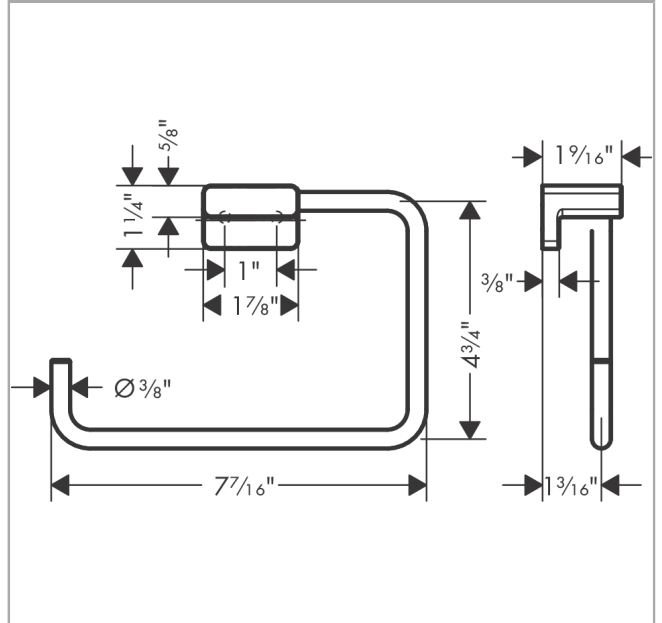

**AddStoris  
Towel Ring**

Finish: **chrome** Part no. : **41754000**

**Description**

**Features**

- Wall-mounted
- Metal
- Swiveling
- With mounting material
- Concealed fastening
- Drilling distance: 1.02"
- Diameter of drilled hole: 0.23"

**Item details**

List Price \$ 68.00

**Design awards**

reddot winner 2021

**Compliance / Sustainability**

**Product image**

**Scale drawing**

**AddStoris  
Towel Ring**

Finish: **chrome** Part no. : **41754000**

**Exploded drawing**

Year of production: >04/21

**AddStoris**  
**Towel Ring**  
 Finish: **chrome** Part no. : **41754000**

**Spare parts list**

Year of production: >04/21

Pos.	Description	Part no.	Price	PU
1	support element	94165000	-	1
2	mounting set	40915000	-	1