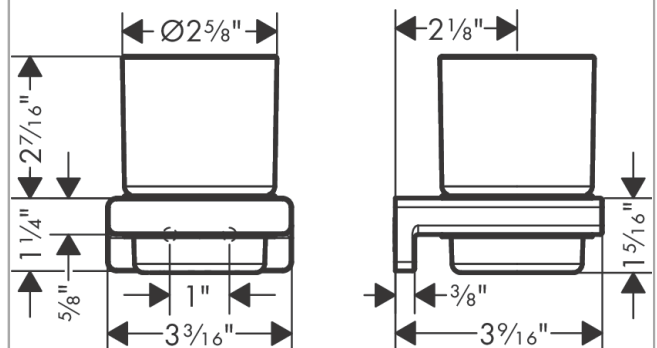

**AddStoris
Tumbler**

Finish: **chrome** Part no. : **41749000**

Description

Features

- Wall-mounted
- Metal, matt glass
- Metal holder
- With mounting material
- Concealed fastening
- Diameter of drilled hole: 0.23"

Item details

List Price \$ 99.00

Design awards

reddot winner 2021

Compliance / Sustainability

Product image

Scale drawing

AddStoris