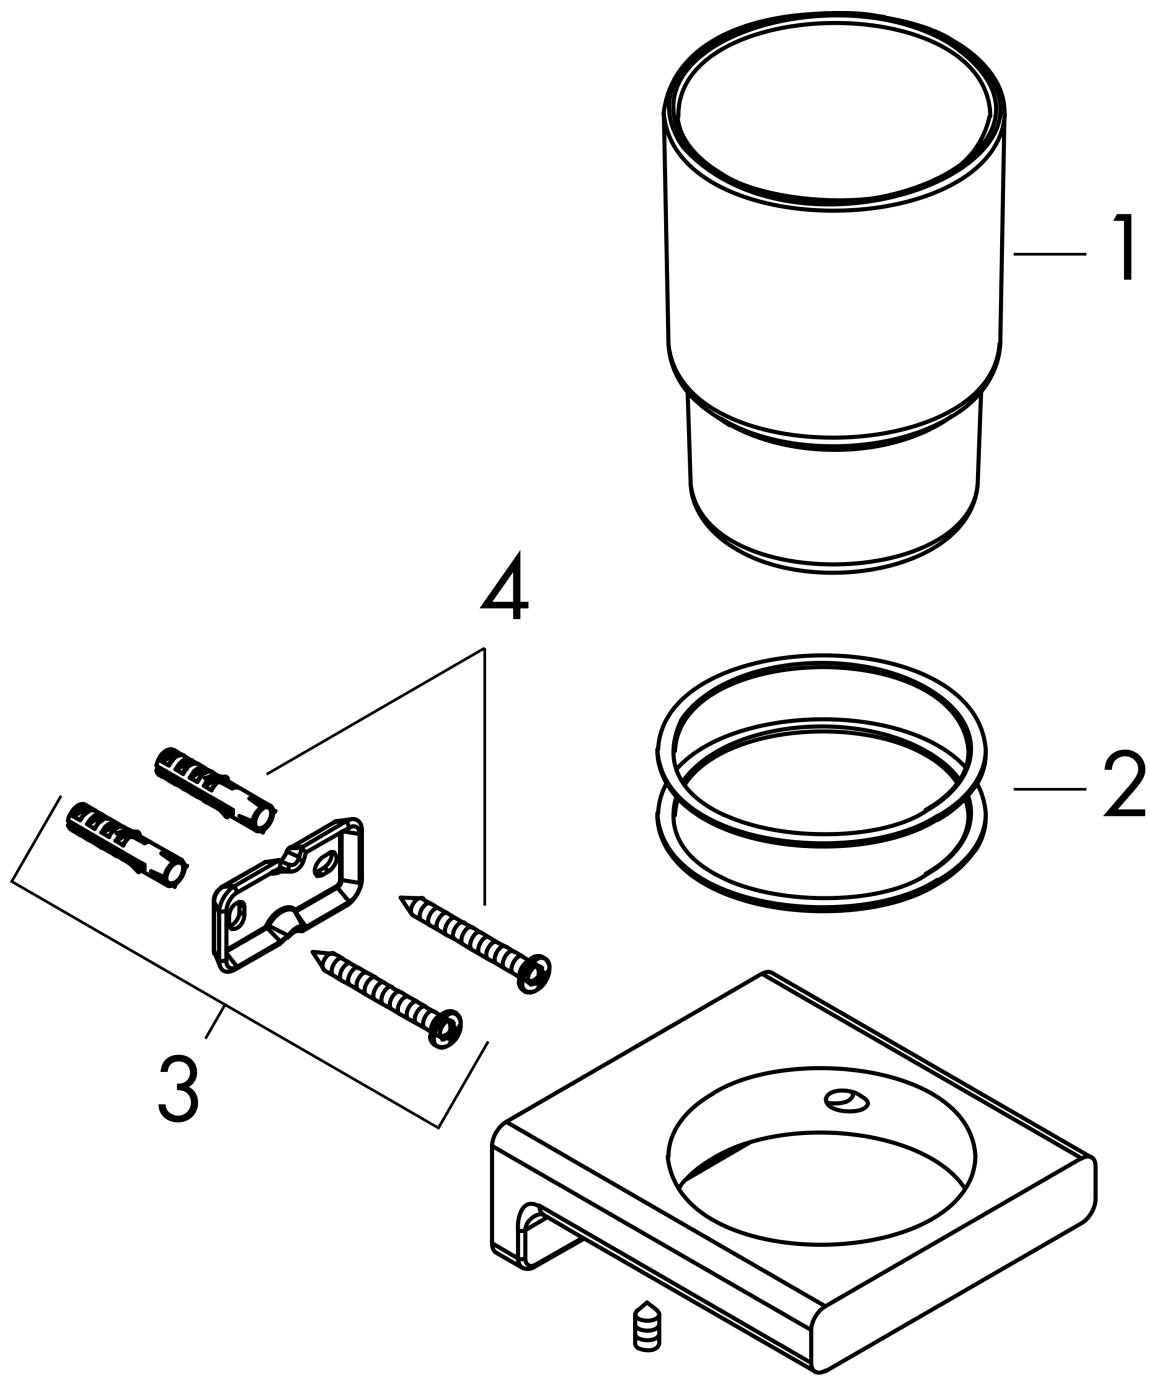

**AddStoris
Tumbler**

Finish: **chrome** Part no. : **41749000**

Description

Features

- Wall-mounted
- Metal, matt glass
- Metal holder
- With mounting material
- Concealed fastening
- Diameter of drilled hole: 0.23"

Tumbler

Finish: chrome Part no. : 41749000

Exploded drawing

Year of production: >04/21

AddStoris

Tumbler

Finish: **chrome** Part no. : **41749000**

Spare parts list

Year of production: >04/21

| Pos. | Description | Part no. | Price | PU |
|------|--------------------|----------|-------|----|
| 1 | tumbler on its own | 94207000 | - | 1 |
| 2 | plastic ring | 94169000 | - | 1 |
| 3 | support element | 94165000 | - | 1 |
| 4 | mounting set | 40915000 | - | 1 |