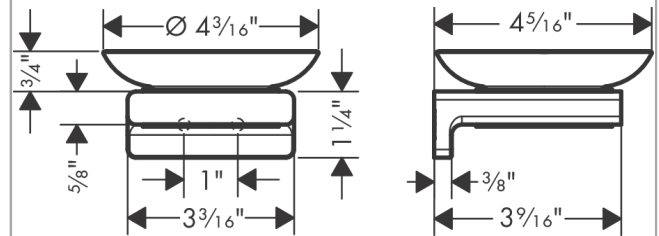

**AddStoris  
Soap Dish**

Finish: **chrome** Part no. : **41746000**

**Description**

**Features**

- Wall-mounted
- Material recess: matt glass
- Metal holder
- With mounting material
- Concealed fastening
- Diameter of drilled hole: 0.23"

**Item details**

List Price \$ 83.00

**Design awards**

reddot winner 2021

**Compliance / Sustainability**

**Product image**

**Scale drawing**

AddStoris  
Soap Dish

Finish: chrome Part no. : 41746000

Exploded drawing

Year of production: >04/21

**AddStoris**

**Soap Dish**

Finish: **chrome** Part no. : **41746000**

**Spare parts list**

Year of production: >**04/21**