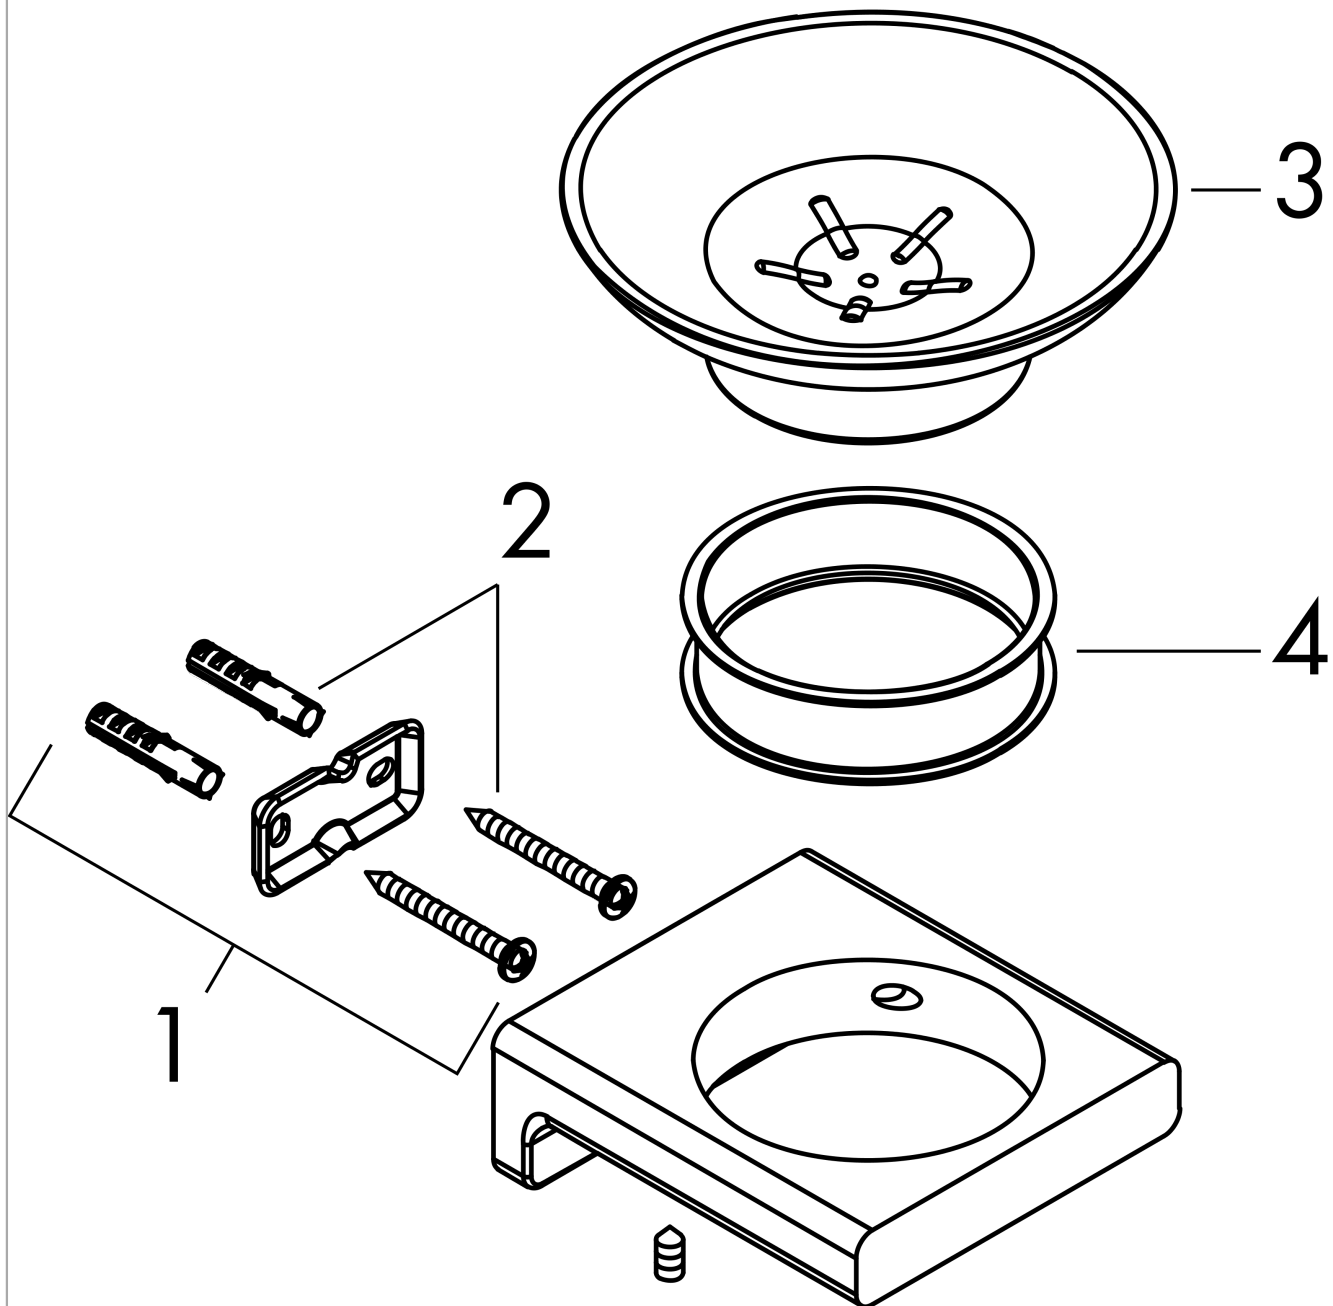

**AddStoris  
Soap Dish**

Finish: **chrome** Part no. : **41746000**

**Description**

**Features**

- Wall-mounted
- Material recess: matt glass
- Metal holder
- With mounting material
- Concealed fastening
- Diameter of drilled hole: 0.23"

**Item details**

List Price \$ 83.00

**Design awards**

reddot winner 2021

**Compliance / Sustainability**

**Product image**

**Scale drawing**

AddStoris  
Soap Dish

Finish: chrome Part no. : 41746000

Exploded drawing

Year of production: >04/21

**AddStoris**

**Soap Dish**

Finish: **chrome** Part no. : **41746000**

**Spare parts list**

Year of production: >**04/21**

<b>Pos.</b>	<b>Description</b>	<b>Part no.</b>	<b>Price</b>	<b>PU</b>
1	support element	94165000	-	1
2	mounting set	40915000	-	1
3	soap dish	94170000	-	1
4	plastic ring	94169000	-	1