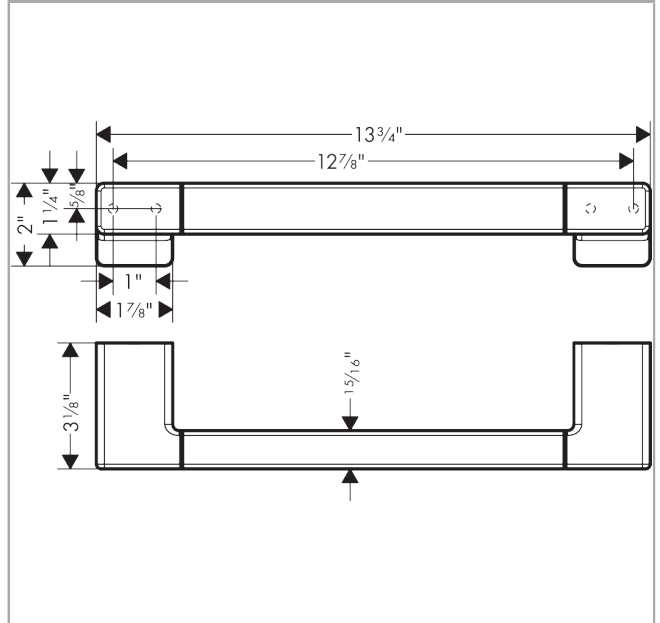

**AddStoris
Towel Bar, 12"**

Finish: **chrome** Part no. : **41744000**

Description

Features

- Wall-mounted
- Metal
- With mounting material
- Concealed fastening
- Diameter of drilled hole: 0.23"

Item details

List Price \$ 132.00

Design awards

reddot winner 2021

Compliance / Sustainability

Product image

Scale drawing

**AddStoris
Towel Bar, 12"**

Finish: **chrome** Part no. : **41744000**

Exploded drawing

Year of production: >04/21

AddStoris
Towel Bar,12"
 Finish: **chrome** Part no. : **41744000**

Spare parts list

Year of production: >04/21

Pos.	Description	Part no.	Price	PU
1	support element	94206000	-	1
2	mounting set	40915000	-	1