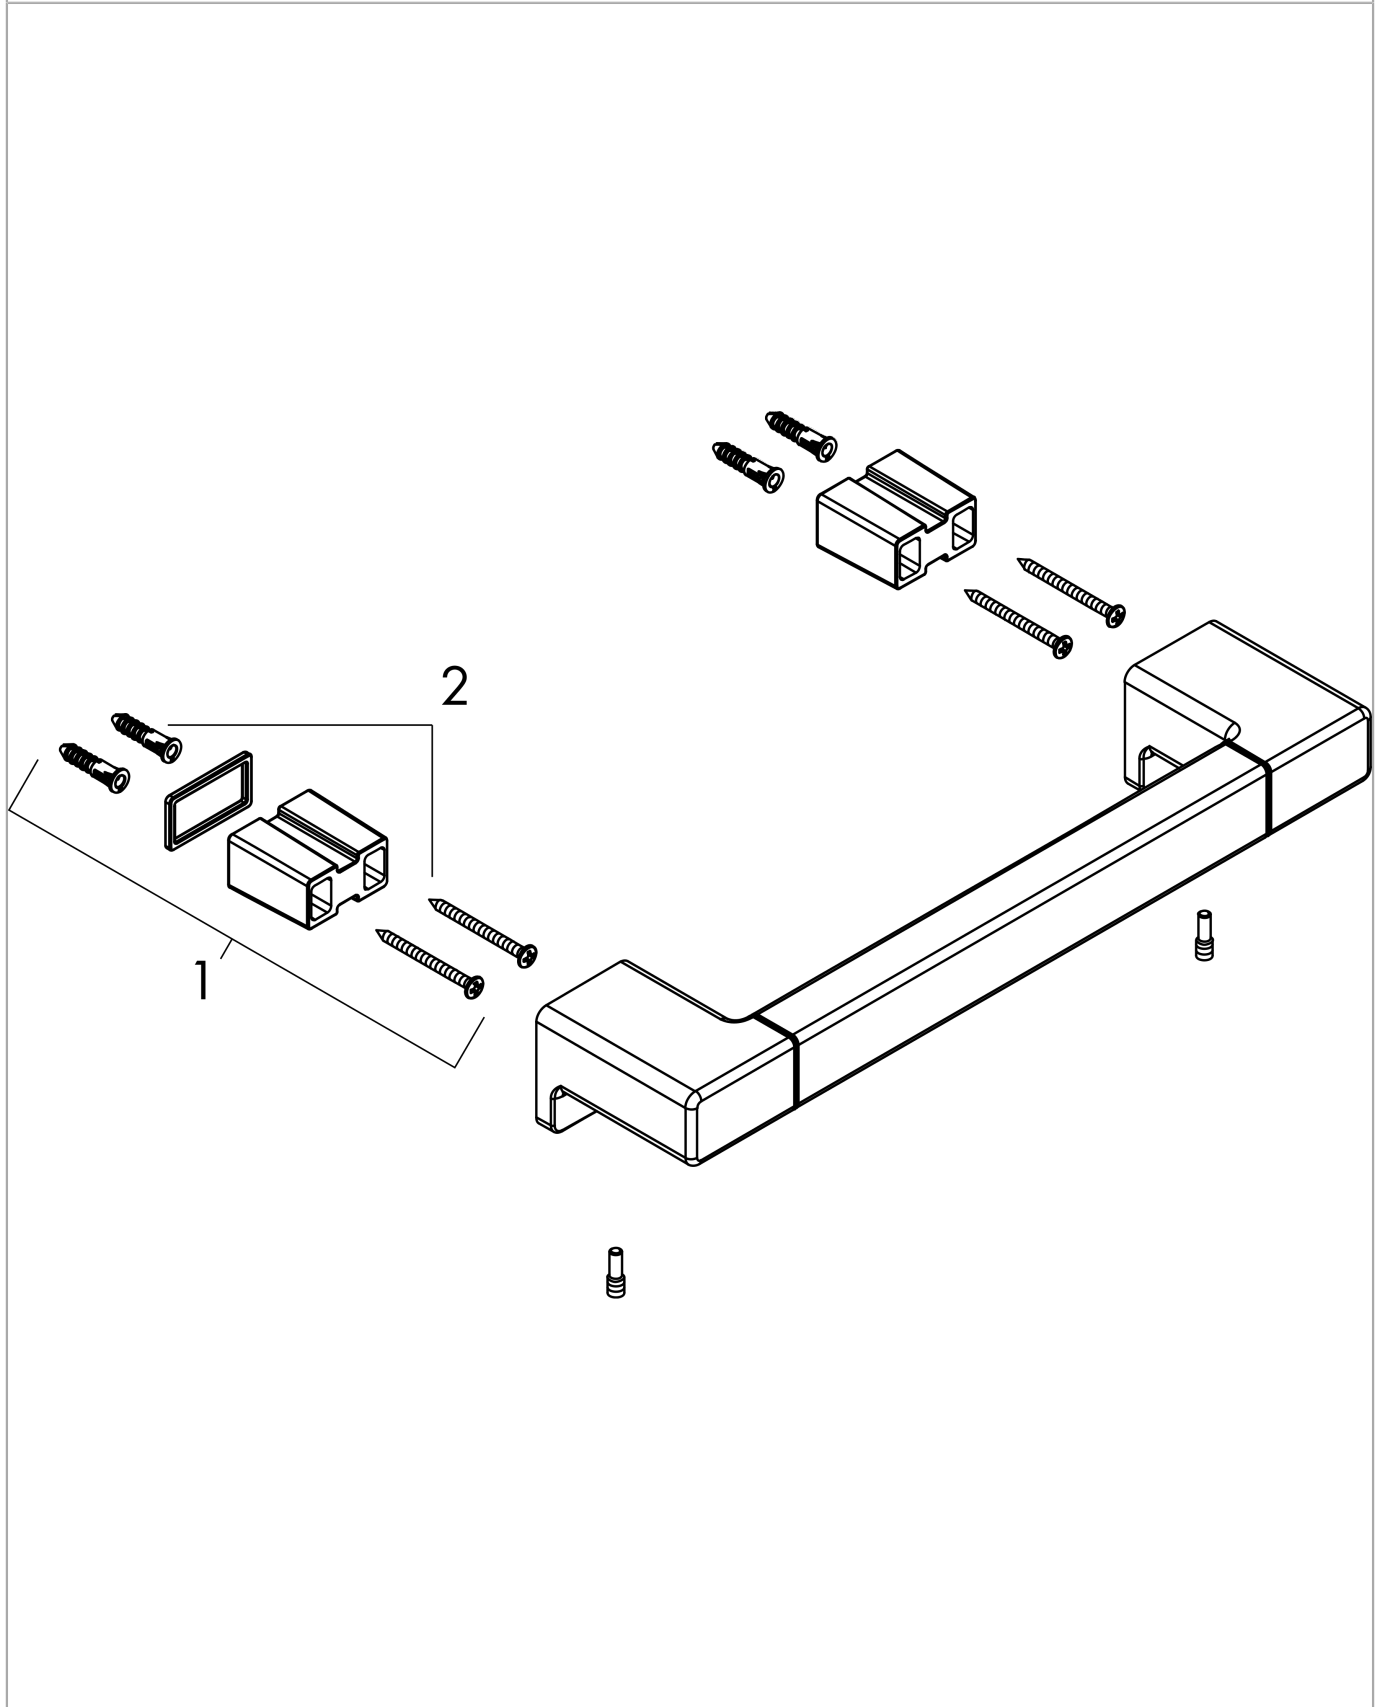

**AddStoris
Towel Bar, 12"**

Finish: **chrome** Part no. : **41744000**

Description

Features

- Wall-mounted
- Metal
- With mounting material
- Concealed fastening
- Diameter of drilled hole: 0.23"

Item details

List Price \$ 132.00

Design awards

reddot winner 2021

Compliance / Sustainability

Product image

Scale drawing

**AddStoris
Towel Bar, 12"**

Finish: **chrome** Part no. : **41744000**

Exploded drawing

Year of production: >04/21

AddStoris
Towel Bar,12"
 Finish: **chrome** Part no. : **41744000**

Spare parts list

Year of production: >04/21

Pos.	Description	Part no.	Price	PU
1	support element	94206000	-	1
2	mounting set	40915000	-	1