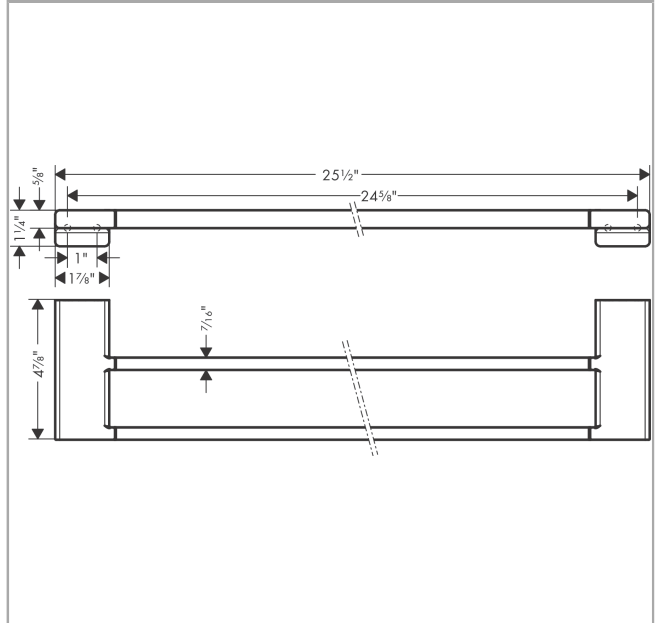

**AddStoris**  
**Double Towel Bar**  
 Finish: **chrome** Part no. : **41743000**

**Description**

**Features**

- Wall-mounted
- Metal
- Metal holder
- With mounting material
- Diameter of drilled hole: 0.23"
- Concealed fastening

**Item details**

List Price \$ 171.00

**Design awards**

reddot winner 2021

**Compliance / Sustainability**

**Product image**

**Scale drawing**

**AddStoris**  
**Double Towel Bar**  
Finish: **chrome** Part no. : **41743000**

Exploded drawing

Year of production: >04/21

**AddStoris**  
**Double Towel Bar**  
 Finish: **chrome** Part no. : **41743000**

**Spare parts list**

Year of production: >04/21

Pos.	Description	Part no.	Price	PU
1	mounting set	40915000	-	1