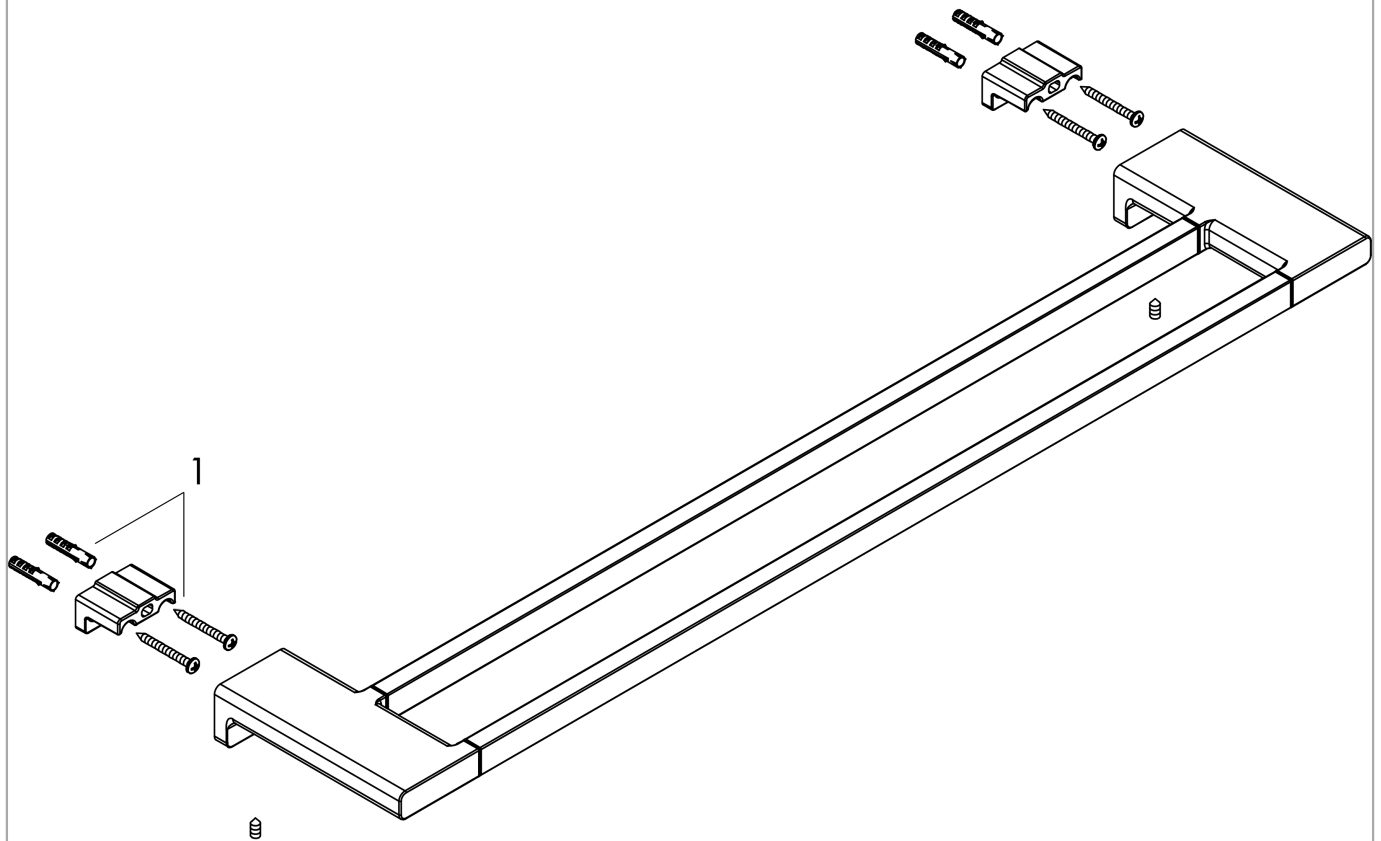

**AddStoris**  
**Double Towel Bar**  
 Finish: **chrome** Part no. : **41743000**

**Description**

**Features**

- Wall-mounted
- Metal
- Metal holder
- With mounting material
- Diameter of drilled hole: 0.23"
- Concealed fastening

**Item details**

List Price \$ 171.00

**Design awards**

reddot winner 2021

**Compliance / Sustainability**

**Product image**

**Scale drawing**

**AddStoris**  
**Double Towel Bar**  
Finish: **chrome** Part no. : **41743000**

Exploded drawing

Year of production: >04/21

**AddStoris**  
**Double Towel Bar**  
 Finish: **chrome** Part no. : **41743000**

**Spare parts list**

Year of production: >04/21

Pos.	Description	Part no.	Price	PU
1	mounting set	40915000	-	1