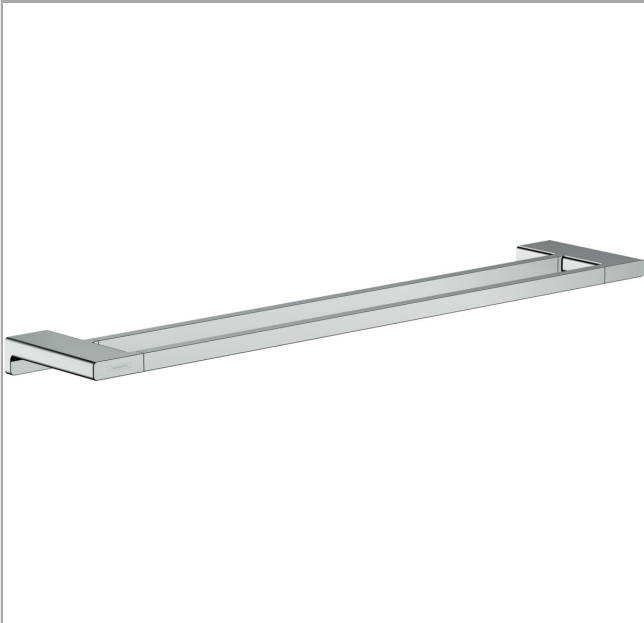

**AddStoris**  
**Double Towel Bar**  
 Finish: **chrome** Part no. : **41743000**

**Description**

**Features**

- Wall-mounted
- Metal
- Metal holder
- With mounting material
- Diameter of drilled hole: 0.23"
- Concealed fastening

**Item details**

List Price \$ 171.00

**Design awards**

reddot winner 2021

**Compliance / Sustainability**

**Product image**

**Scale drawing**

**AddStoris**  
**Double Towel Bar**  
Finish: **chrome** Part no. : **41743000**

Exploded drawing

Year of production: >04/21

**AddStoris**  
**Double Towel Bar**  
 Finish: **chrome** Part no. : **41743000**

**Spare parts list**

Year of production: >04/21

Pos.	Description	Part no.	Price	PU
1	mounting set	40915000	-	1