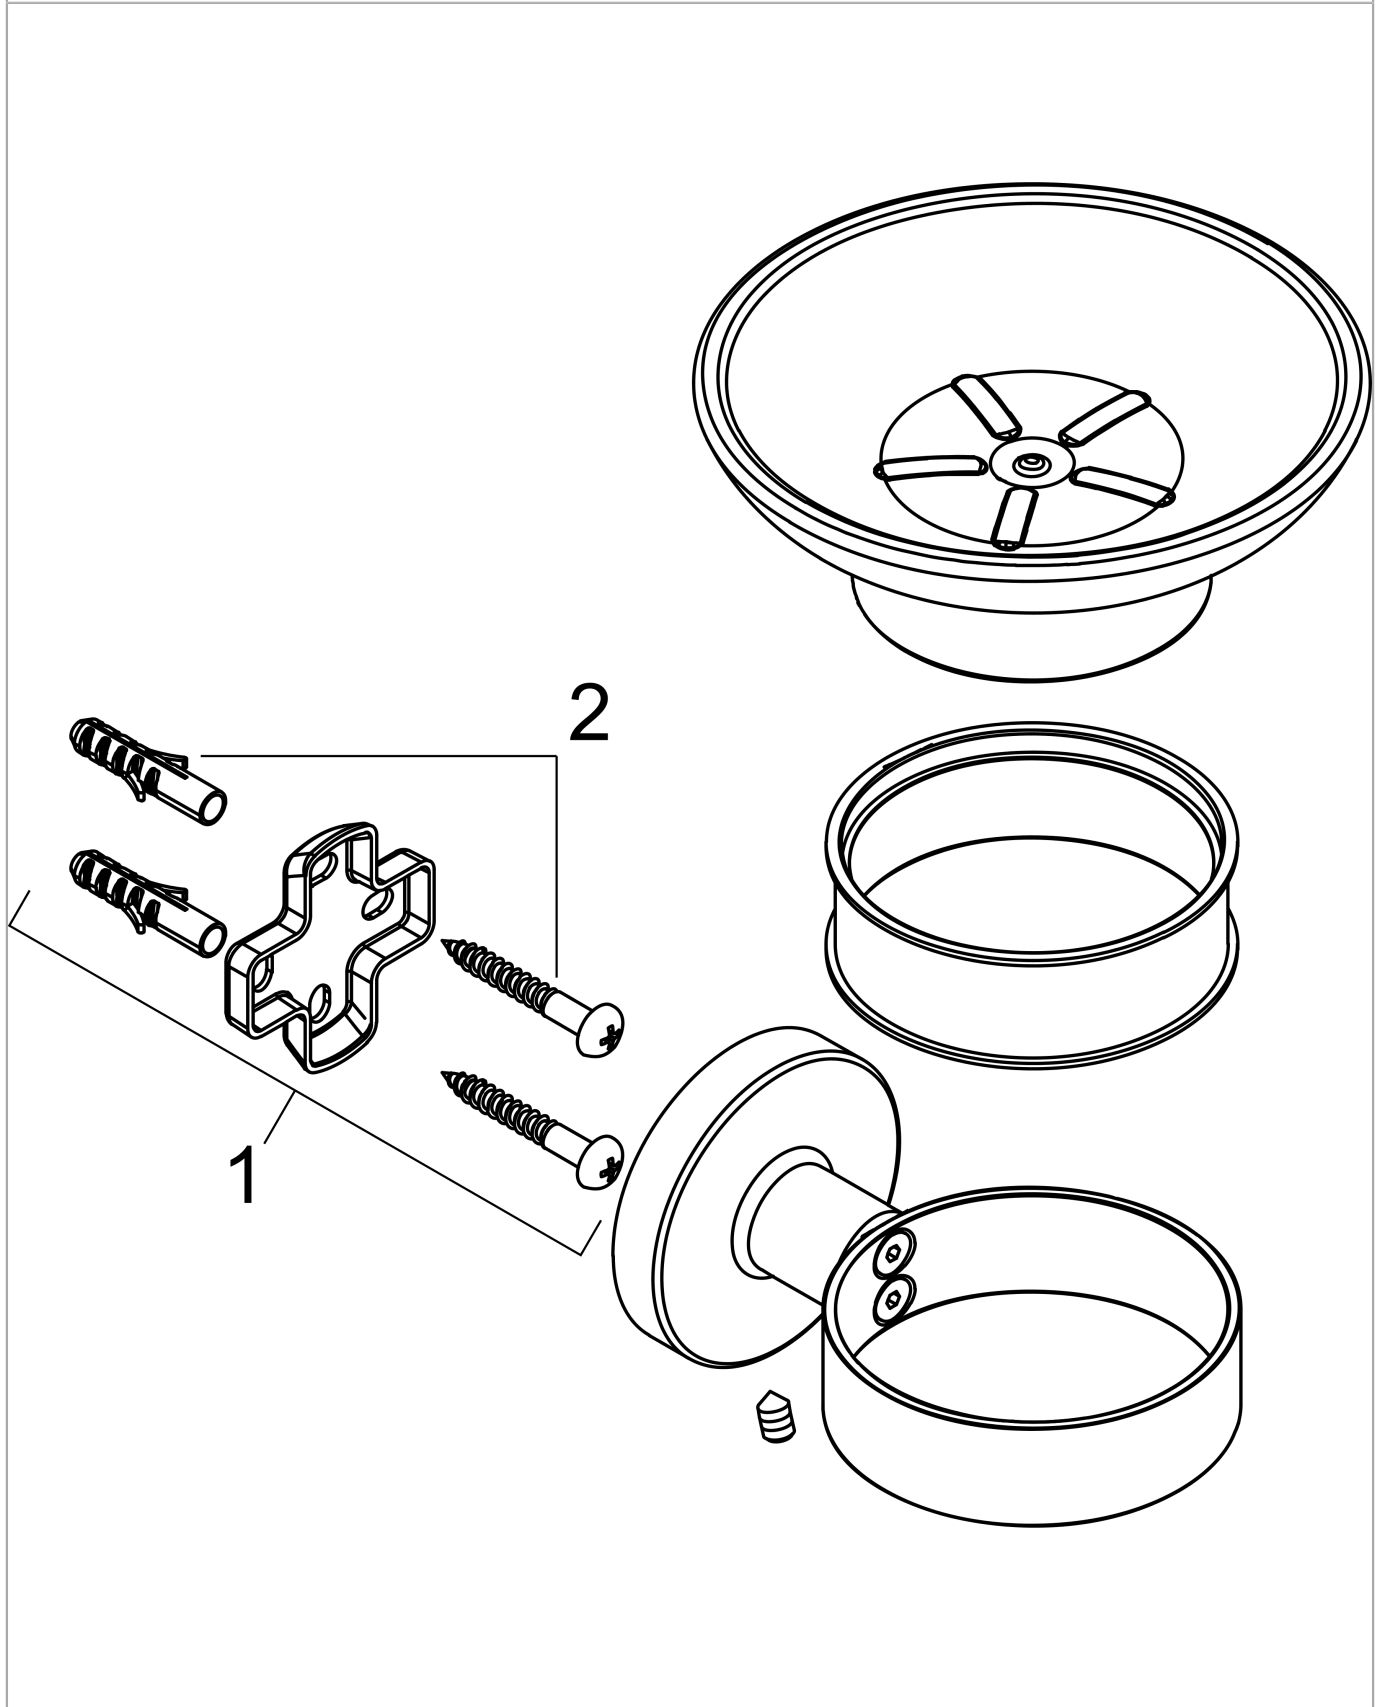

**Logis Universal  
Soap Dish**

Finish: **chrome** Part no. : **41715000**

**Description**

**Features**

- Wall-mounted
- Material recess: matt glass
- Metal holder
- With mounting material
- Concealed fastening
- Diameter of drilled hole: 0.23"

**Item details**

List Price \$ 51.00

**Product image**

**Scale drawing**

**Logis Universal  
Soap Dish**

Finish: **chrome**    Part no. : **41715000**

**Exploded drawing**

Year of production: >04/18

**Logis Universal  
Soap Dish**

Finish: **chrome**    Part no. : **41715000**

**Spare parts list**

Year of production: >04/18

Pos.	Description	Part no.	Price	PU
1	support element	94318000	-	1
2	mounting set	40915000	-	1