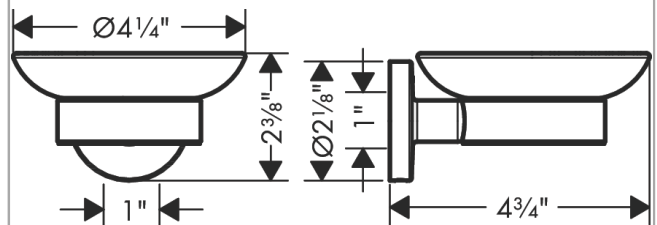

**Logis Universal  
Soap Dish**

Finish: **chrome** Part no. : **41715000**

**Description**

**Features**

- Wall-mounted
- Material recess: matt glass
- Metal holder
- With mounting material
- Concealed fastening
- Diameter of drilled hole: 0.23"

**Item details**

List Price \$ 51.00

**Product image**

**Scale drawing**

**Logis Universal  
Soap Dish**

Finish: **chrome**    Part no. : **41715000**

**Exploded drawing**

Year of production: >04/18

**Logis Universal  
Soap Dish**

Finish: **chrome**    Part no. : **41715000**

**Spare parts list**

Year of production: >04/18

Pos.	Description	Part no.	Price	PU
1	support element	94318000	-	1
2	mounting set	40915000	-	1