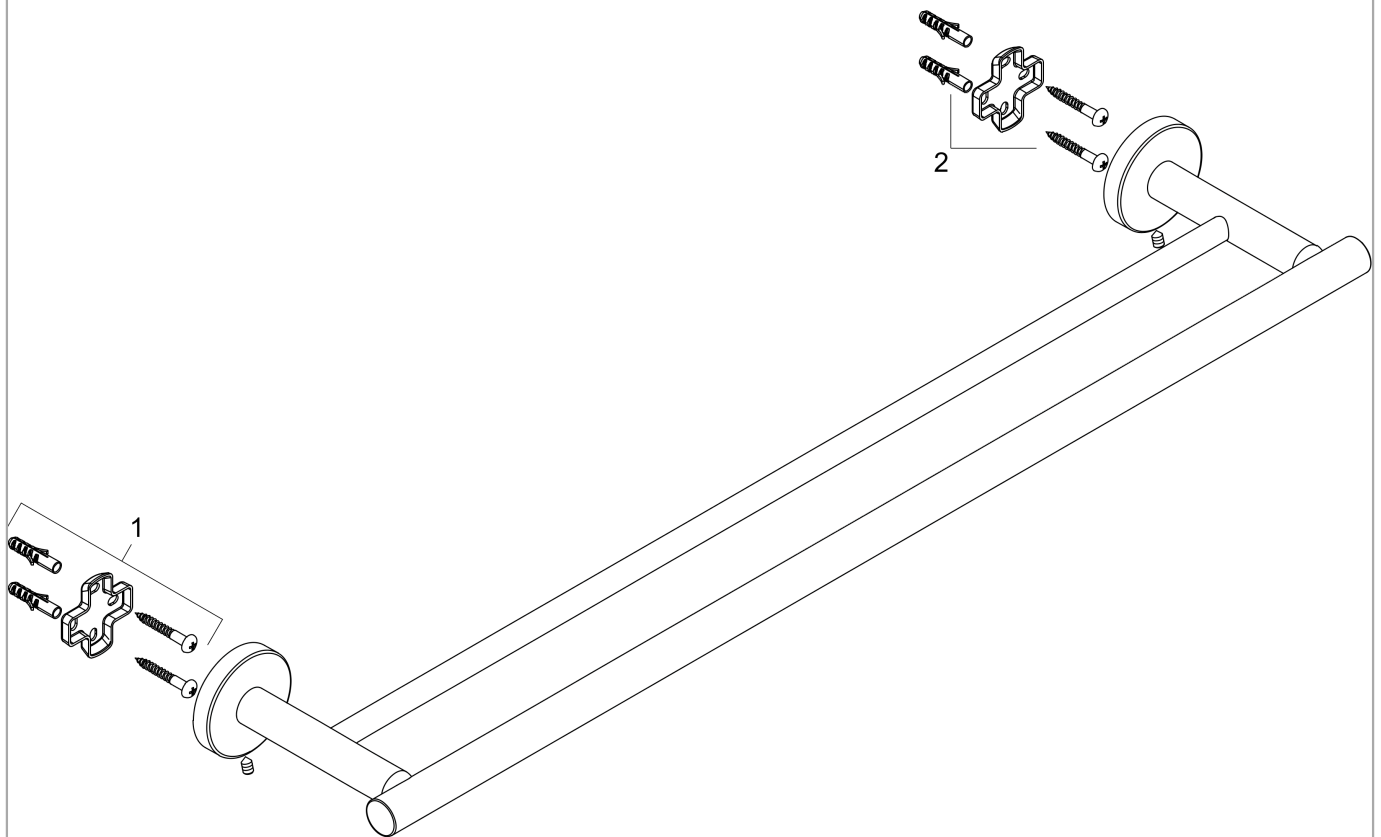

**Logis Universal
Dual Towel Bar**

Finish: **chrome** Part no. : **41712000**

Description

Features

- Wall-mounted
- Brass
- Metal holder
- Fixed
- With mounting material
- Diameter of drilled hole: 0.23"
- Concealed fastening

Item details

List Price \$ 101.00

Product image

Scale drawing

Logis Universal
Dual Towel Bar
 Finish: **chrome** Part no. : **41712000**

Exploded drawing

Year of production: >04/18

Logis Universal
Dual Towel Bar
 Finish: **chrome** Part no. : **41712000**

Spare parts list

Year of production: >04/18

Pos.	Description	Part no.	Price	PU
1	support element	94318000	-	1
2	mounting set	40915000	-	1