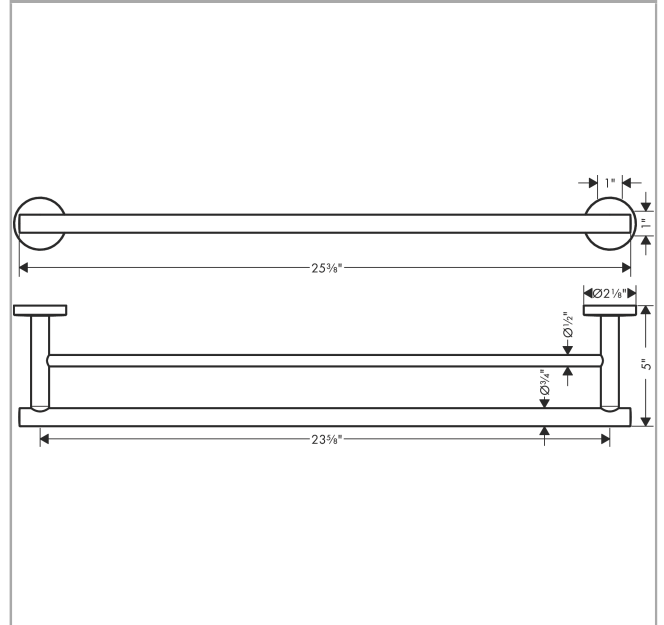

**Logis Universal
Dual Towel Bar**

Finish: **chrome** Part no. : **41712000**

Description

Features

- Wall-mounted
- Brass
- Metal holder
- Fixed
- With mounting material
- Diameter of drilled hole: 0.23"
- Concealed fastening

Item details

List Price \$ 101.00

Product image

Scale drawing

Logis Universal
Dual Towel Bar
 Finish: **chrome** Part no. : **41712000**

Exploded drawing

Year of production: >04/18

Logis Universal
Dual Towel Bar
 Finish: **chrome** Part no. : **41712000**

Spare parts list

Year of production: >04/18

Pos.	Description	Part no.	Price	PU
1	support element	94318000	-	1
2	mounting set	40915000	-	1