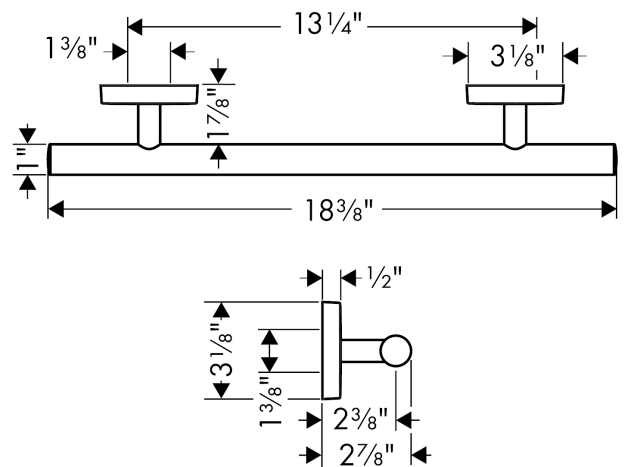

**PuraVida**

**Towel Bar, 12"**

Finishes : **chrome** Part no. : **41513000**

**Description**

**Features**

- Brass
- Wall-mounted
- Metal holder

**Item details**

List Price \$ 172.00

**Compliance**

**Product image**

**Scale drawing**

**PuraVida**  
**Towel Bar, 12"**  
Finishes : **chrome**    Part no. : **41513000**

Exploded drawing

Year of production: >07/09

**PuraVida**

**Towel Bar, 12"**

Finishes : **chrome**    Part no. : **41513000**

**Spare parts list**

Year of production: >07/09

Pos.	Description	Part no.	Price	PU
1	support element	98539000	-	1
2	O-ring 45x2,5	98432000	-	1
3	mounting set	96179000	-	1
4	escutcheon	95373000	-	1
5	hollow set screw M4x4	98540000	-	1