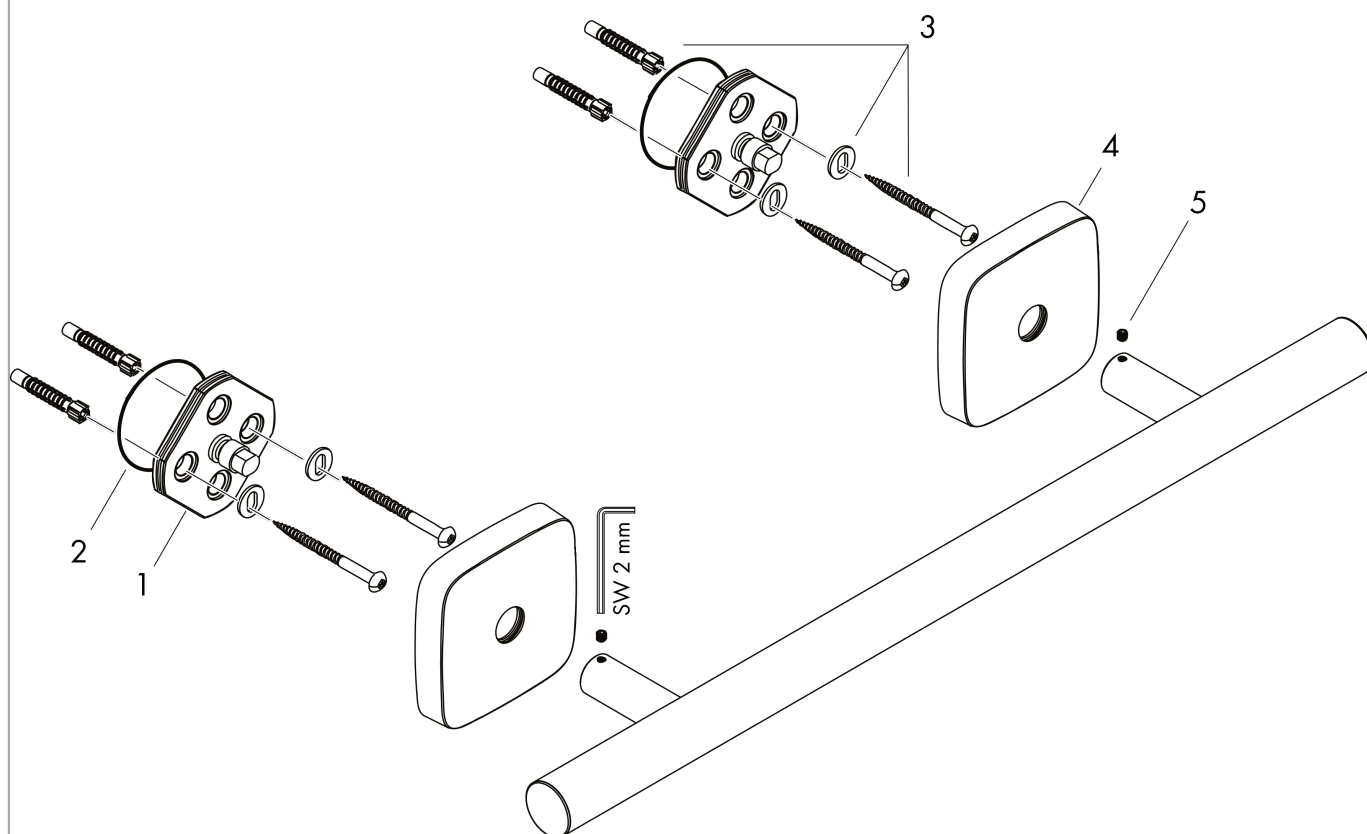

**PuraVida**

**Towel Bar, 12"**

Finishes : **chrome** Part no. : **41513000**

**Description**

**Features**

- Brass
- Wall-mounted
- Metal holder

**Item details**

List Price \$ 172.00

**Compliance**

**Product image**

**Scale drawing**

**PuraVida**  
**Towel Bar, 12"**  
Finishes : **chrome**    Part no. : **41513000**

Exploded drawing

Year of production: >07/09

**PuraVida**

**Towel Bar, 12"**

Finishes : **chrome**    Part no. : **41513000**

**Spare parts list**

Year of production: >07/09

Pos.	Description	Part no.	Price	PU
1	support element	98539000	-	1
2	O-ring 45x2,5	98432000	-	1
3	mounting set	96179000	-	1
4	escutcheon	95373000	-	1
5	hollow set screw M4x4	98540000	-	1