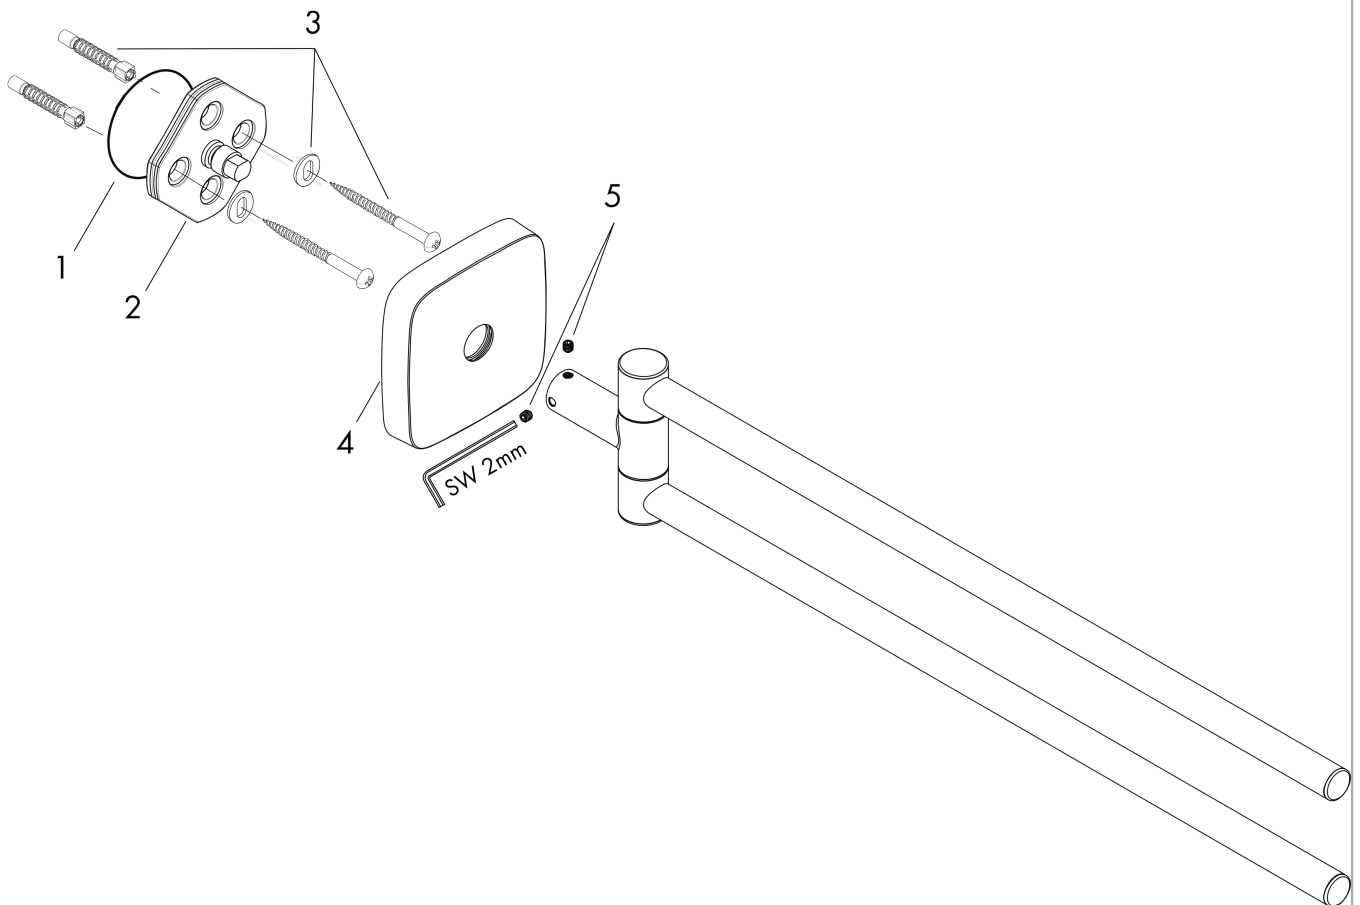

**PuraVida
Dual Towel Bar**

Finishes : **chrome** Part no. : **41512000**

Description

Features

- Brass
- Wall-mounted
- Metal holder
- Arms swivel independently

Item details

List Price \$ 193.00

Compliance

Product image

Scale drawing

PuraVida

Dual Towel Bar

Finishes : **chrome** Part no. : **41512000**

Exploded drawing

Year of production: >07/09

PuraVida

Dual Towel Bar

Finishes : **chrome** Part no. : **41512000**

Spare parts list

Year of production: >07/09

Pos.	Description	Part no.	Price	PU
1	O-ring 45x2,5	98432000	-	1
2	support element	98539000	-	1
3	mounting set	96179000	-	1
4	escutcheon	95374000	-	1
5	hollow set screw M4x4	98540000	-	1