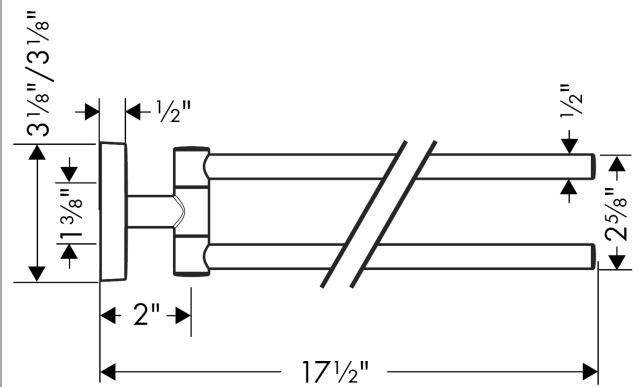

**PuraVida
Dual Towel Bar**

Finishes : **chrome** Part no. : **41512000**

Description

Features

- Brass
- Wall-mounted
- Metal holder
- Arms swivel independently

Item details

List Price \$ 193.00

Compliance

Product image

Scale drawing

PuraVida

Dual Towel Bar

Finishes : **chrome** Part no. : **41512000**

Exploded drawing

Year of production: >07/09

PuraVida

Dual Towel Bar

Finishes : **chrome** Part no. : **41512000**

Spare parts list

Year of production: >07/09

Pos.	Description	Part no.	Price	PU
1	O-ring 45x2,5	98432000	-	1
2	support element	98539000	-	1
3	mounting set	96179000	-	1
4	escutcheon	95374000	-	1
5	hollow set screw M4x4	98540000	-	1