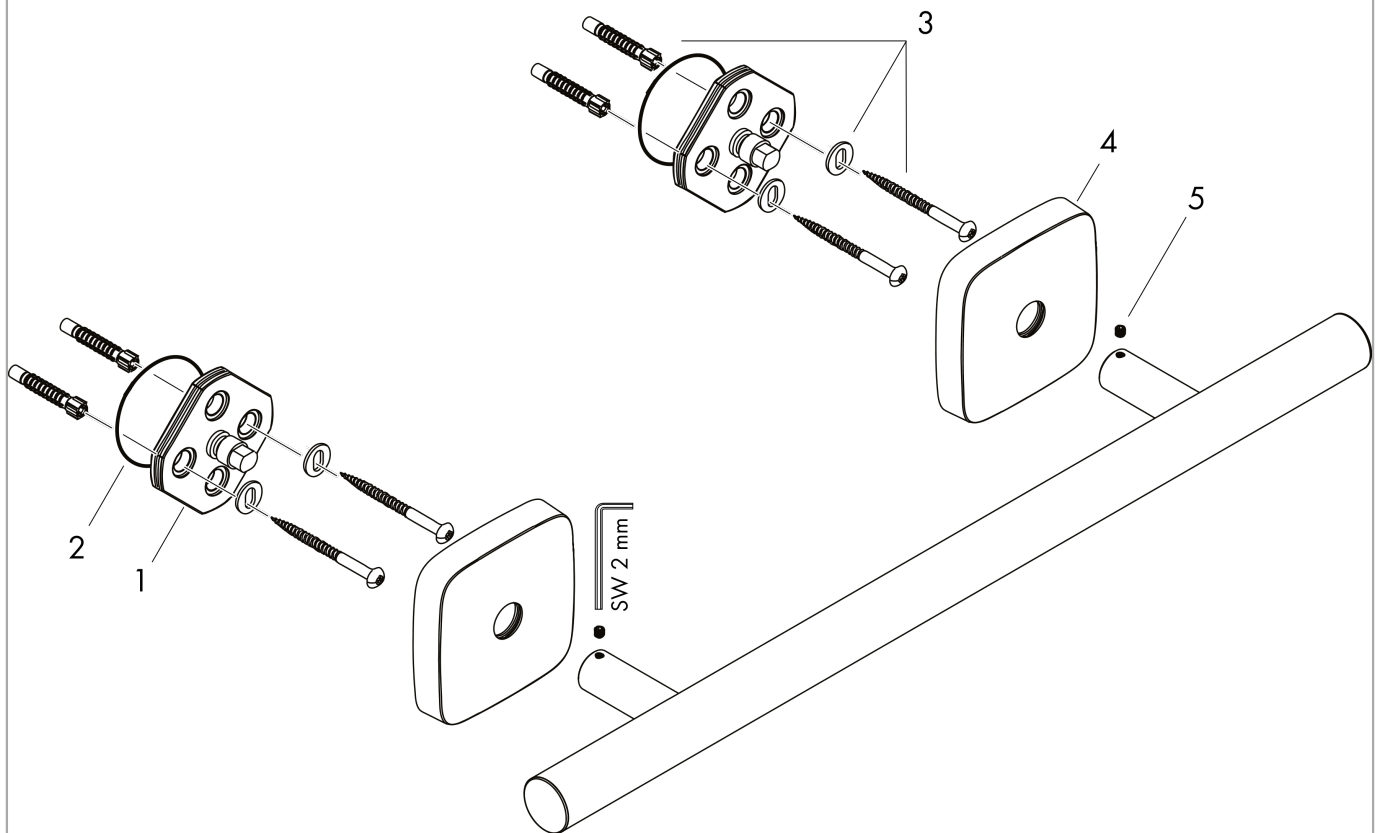

PuraVida

Towel Bar, 24"

Finishes : **chrome** Part no. : **41506000**

Description

Features

- Brass
- Wall-mounted
- Metal holder

Item details

List Price \$ 193.00

Compliance

Product image

Scale drawing

PuraVida

Towel Bar, 24"

Finishes : chrome Part no. : 41506000

Exploded drawing

Year of production: >07/09

PuraVida

Towel Bar, 24"

Finishes : **chrome** Part no. : **41506000**

Spare parts list

Year of production: >07/09

Pos.	Description	Part no.	Price	PU
1	support element	98539000	-	1
2	O-ring 45x2,5	98432000	-	1
3	mounting set	96179000	-	1
4	escutcheon	95373000	-	1
5	hollow set screw M4x4	98540000	-	1