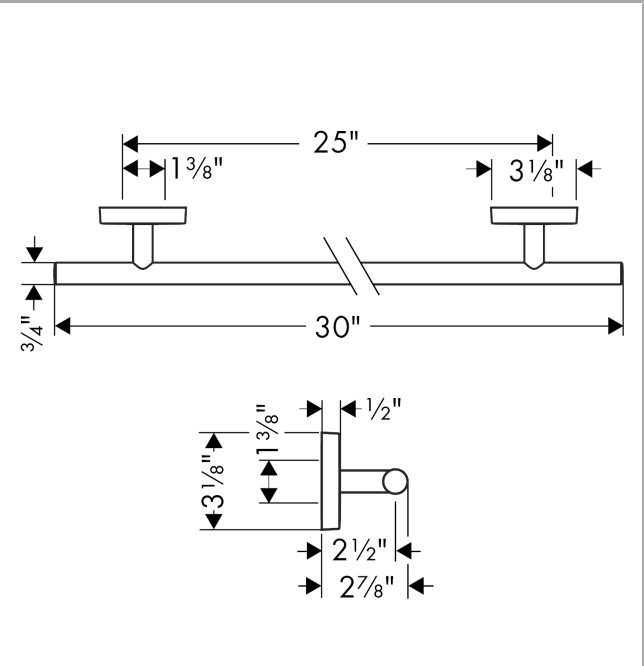

PuraVida

Towel Bar, 24"

Finishes : **chrome** Part no. : **41506000**

Description

Features

- Brass
- Wall-mounted
- Metal holder

Item details

List Price \$ 193.00

Compliance

Product image

Scale drawing

PuraVida

Towel Bar, 24"

Finishes : chrome Part no. : 41506000

Exploded drawing

Year of production: >07/09

PuraVida

Towel Bar, 24"

Finishes : **chrome** Part no. : **41506000**

Spare parts list

Year of production: >07/09

Pos.	Description	Part no.	Price	PU
1	support element	98539000	-	1
2	O-ring 45x2,5	98432000	-	1
3	mounting set	96179000	-	1
4	escutcheon	95373000	-	1
5	hollow set screw M4x4	98540000	-	1