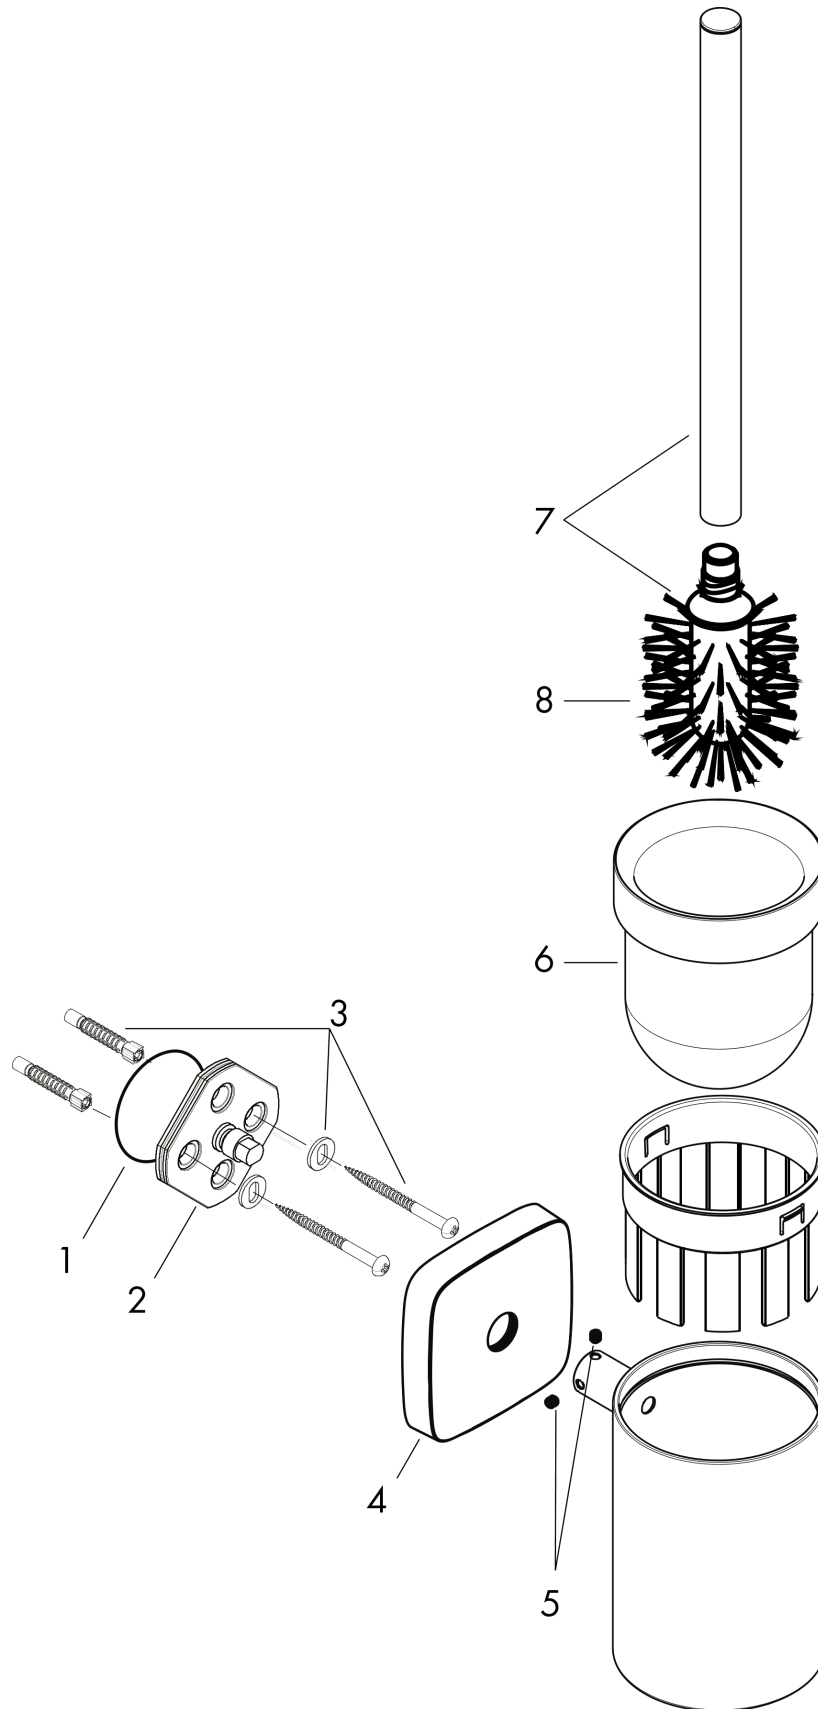

PuraVida
Toilet Brush with Holder
 Finishes : **chrome** Part no. : **41505000**

Description

Features

- Metal holder
- Brass, Ceramic
- Wall-mounted

Item details

List Price \$ 225.00

Compliance

Product image

Scale drawing

PuraVida
Toilet Brush with Holder
Finishes : **chrome** Part no. : **41505000**

Exploded drawing

Year of production: >07/09

PuraVida

Toilet Brush with Holder

Finishes : **chrome** Part no. : **41505000**

Spare parts list

Year of production: >**07/09**

Pos.	Description	Part no.	Price	PU
1	O-ring 45x2,5	98432000	-	1
2	support element	98539000	-	1
3	mounting set	96179000	-	1
4	escutcheon	95374000	-	1
5	hollow set screw M4x4	98540000	-	1
6	ceramic cup on its own	98547000	-	1
7	stick with brush	95577000	-	1
8	WC-brush black	40068000	-	1