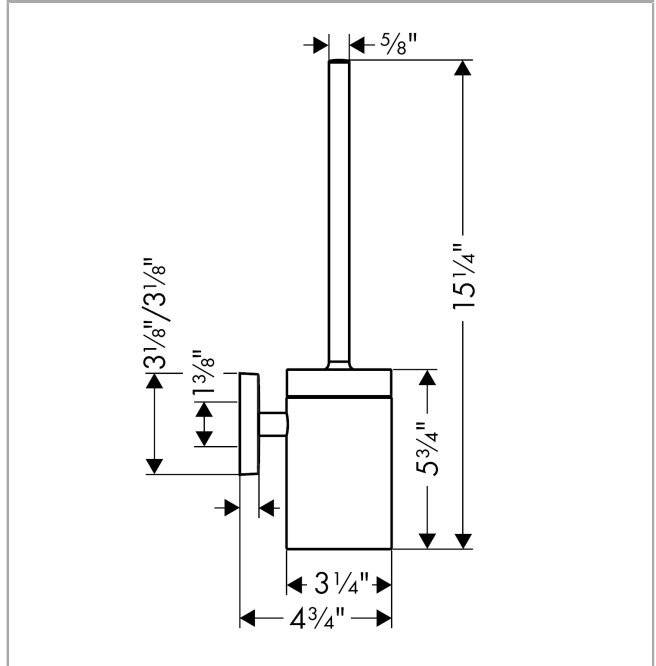

PuraVida
Toilet Brush with Holder
 Finishes : **chrome** Part no. : **41505000**

Description

Features

- Metal holder
- Brass, Ceramic
- Wall-mounted

Item details

List Price \$ 225.00

Compliance

Product image

Scale drawing

PuraVida
Toilet Brush with Holder
Finishes : **chrome** Part no. : **41505000**

Exploded drawing

Year of production: >07/09

PuraVida

Toilet Brush with Holder

Finishes : **chrome** Part no. : **41505000**

Spare parts list

Year of production: >**07/09**

Pos.	Description	Part no.	Price	PU
1	O-ring 45x2,5	98432000	-	1
2	support element	98539000	-	1
3	mounting set	96179000	-	1
4	escutcheon	95374000	-	1
5	hollow set screw M4x4	98540000	-	1
6	ceramic cup on its own	98547000	-	1
7	stick with brush	95577000	-	1
8	WC-brush black	40068000	-	1