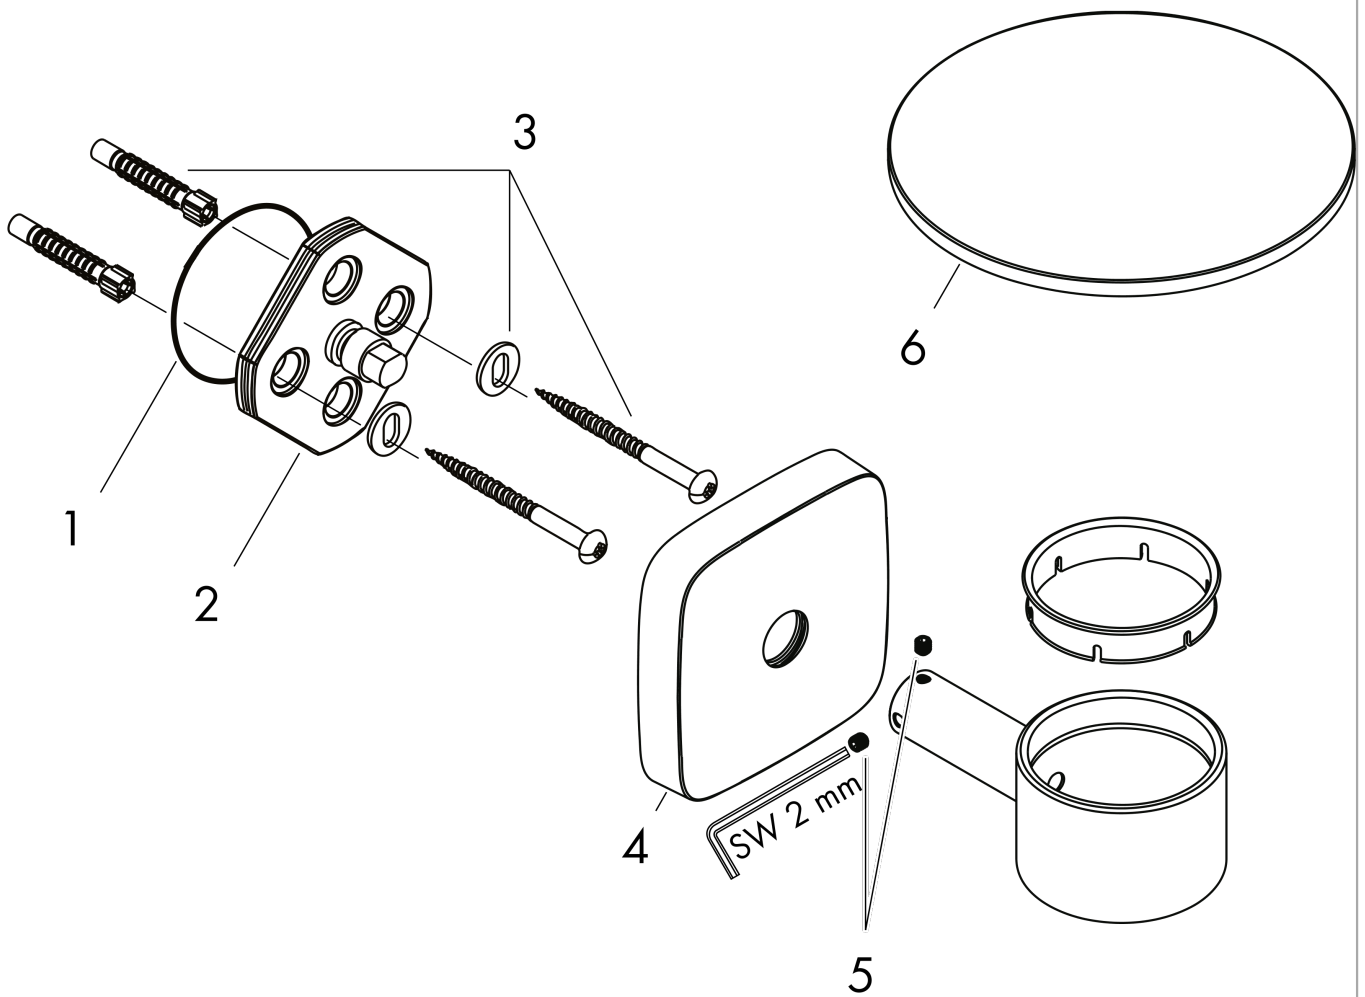

**PuraVida
Soap Dish**

Finishes : **chrome** Part no. : **41502000**

Description

Features

- Brass, Ceramic
- Wall-mounted
- Metal holder

Item details

List Price \$ 161.00

Compliance

Product image

Scale drawing

**PuraVida
Soap Dish**

Finishes : **chrome** Part no. : **41502000**

Exploded drawing

Year of production: >07/09

**PuraVida
Soap Dish**

Finishes : **chrome** Part no. : **41502000**

Spare parts list

Year of production: >07/09

Pos.	Description	Part no.	Price	PU
1	O-ring 45x2,5	98432000	-	1
2	support element	98539000	-	1
3	mounting set	96179000	-	1
4	escutcheon	95374000	-	1
5	hollow set screw M4x4	98540000	-	1
6	soap recess	98541000	-	1