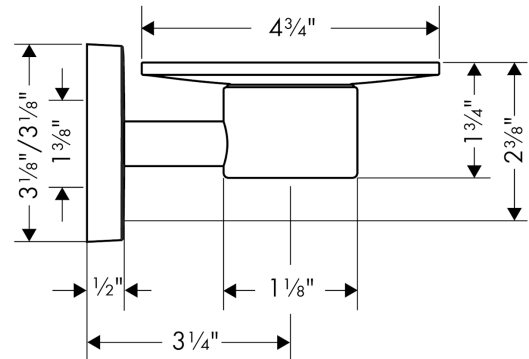

**PuraVida
Soap Dish**

Finishes : **chrome** Part no. : **41502000**

Description

Features

- Brass, Ceramic
- Wall-mounted
- Metal holder

Item details

List Price \$ 161.00

Compliance

Product image

Scale drawing

**PuraVida
Soap Dish**

Finishes : **chrome** Part no. : **41502000**

Exploded drawing

Year of production: >07/09

**PuraVida
Soap Dish**

Finishes : **chrome** Part no. : **41502000**

Spare parts list

Year of production: >07/09

Pos.	Description	Part no.	Price	PU
1	O-ring 45x2,5	98432000	-	1
2	support element	98539000	-	1
3	mounting set	96179000	-	1
4	escutcheon	95374000	-	1
5	hollow set screw M4x4	98540000	-	1
6	soap recess	98541000	-	1