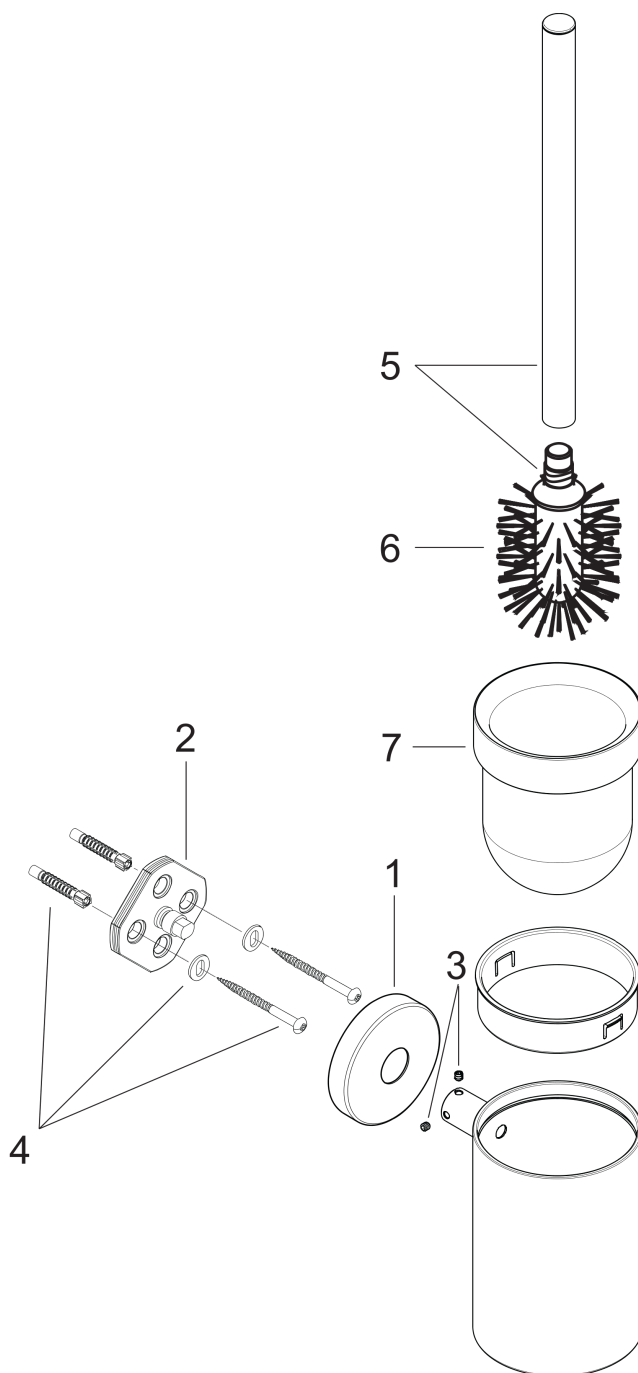

Logis

Toilet Brush with Holder

Finishes : **chrome** Part no. : **40522000**

Description

Features

- Metal holder
- Brass, Crystal glass
- Wall-mounted

Item details

List Price \$ 130.00

Product image

Scale drawing

Logis

Toilet Brush with Holder

Finishes : **chrome** Part no. : **40522000**

Exploded drawing

Year of production: >09/08

Logis

Toilet Brush with Holder

Finishes : **chrome** Part no. : **40522000**

Spare parts list

Year of production: >09/08

| Pos. | Description | Part no. | Price | PU |
|------|-----------------------|----------|-------|----|
| 1 | escutcheon | 98538000 | - | 1 |
| 2 | support element | 98539000 | - | 1 |
| 3 | hollow set screw M4x4 | 98540000 | - | 1 |
| 4 | mounting set | 96179000 | - | 1 |
| 5 | stick with brush | 95577000 | - | 1 |
| 6 | WC-brush black | 40068000 | - | 1 |
| 7 | glass cup on its own | 98548000 | - | 1 |