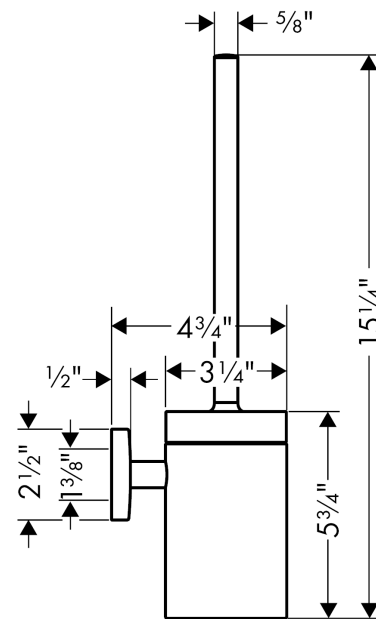

Logis

Toilet Brush with Holder

Finishes : **chrome** Part no. : **40522000**

Description

Features

- Metal holder
- Brass, Crystal glass
- Wall-mounted

Item details

List Price \$ 130.00

Product image

Scale drawing

Logis

Toilet Brush with Holder

Finishes : **chrome** Part no. : **40522000**

Exploded drawing

Year of production: >09/08

Logis

Toilet Brush with Holder

Finishes : **chrome** Part no. : **40522000**

Spare parts list

Year of production: >09/08

| Pos. | Description | Part no. | Price | PU |
|------|-----------------------|----------|-------|----|
| 1 | escutcheon | 98538000 | - | 1 |
| 2 | support element | 98539000 | - | 1 |
| 3 | hollow set screw M4x4 | 98540000 | - | 1 |
| 4 | mounting set | 96179000 | - | 1 |
| 5 | stick with brush | 95577000 | - | 1 |
| 6 | WC-brush black | 40068000 | - | 1 |
| 7 | glass cup on its own | 98548000 | - | 1 |