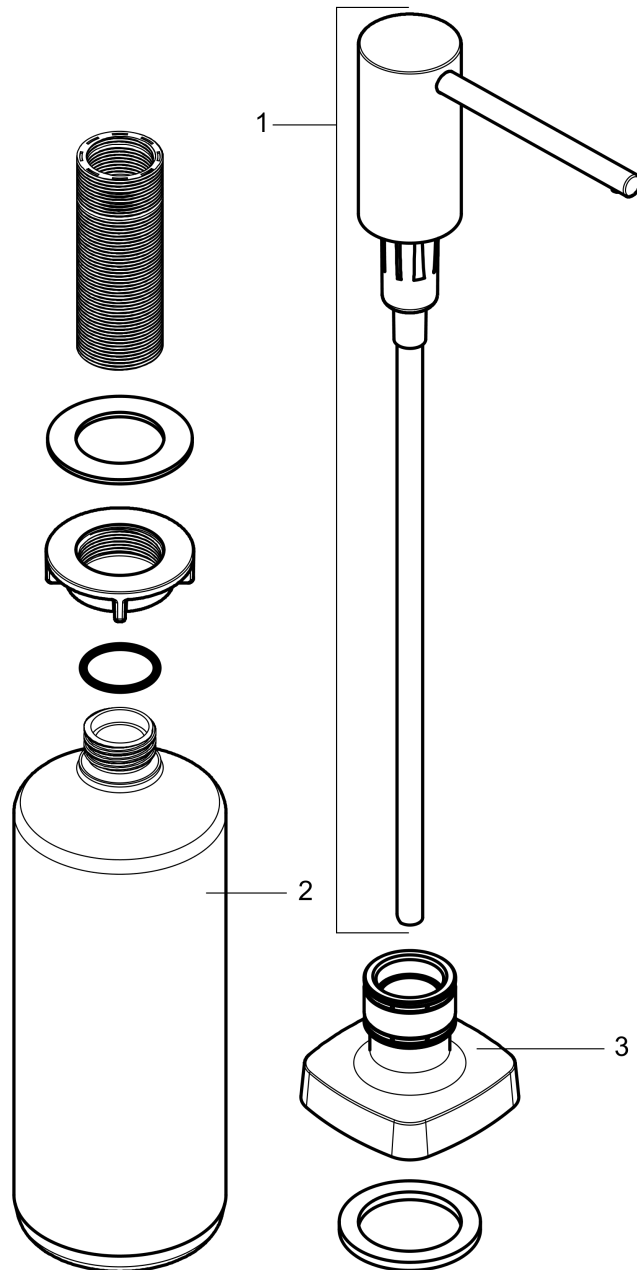

Soap Dispenser, Metris

Finish: **chrome** Part no. : **40468001**

Description

Features

- Durable metal construction
- Non-corroding outlet pipe
- Bottle capacity 16 oz
- 2 1/8" maximum counter depth

Item details

List Price \$ 107.00

Compliance / Sustainability

Product image

Scale drawing

Soap Dispenser, Metris

Finish: **chrome** Part no. : **40468001**

Exploded drawing

Year of production: >01/19

Soap Dispenser, Metris

Finish: **chrome** Part no. : **40468001**

Spare parts list

Year of production: >01/19

Pos.	Description	Part no.	Price	PU
1	pump	93283000	-	1
2	bottle for lotion dispenser	93278000	-	1
3	escutcheon	93284000	-	1