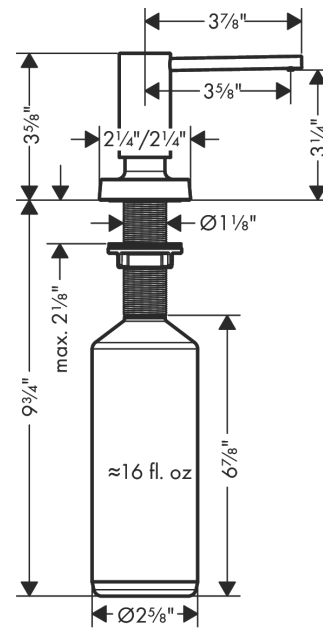

Soap Dispenser, Metris

Finish: **chrome** Part no. : **40468001**

Description

Features

- Durable metal construction
- Non-corroding outlet pipe
- Bottle capacity 16 oz
- 2 1/8" maximum counter depth

Item details

List Price \$ 107.00

Compliance / Sustainability

Product image

Scale drawing

Soap Dispenser, Metris

Finish: **chrome** Part no. : **40468001**

Exploded drawing

Year of production: >01/19

Soap Dispenser, Metris

Finish: **chrome** Part no. : **40468001**

Spare parts list

Year of production: >01/19

Pos.	Description	Part no.	Price	PU
1	pump	93283000	-	1
2	bottle for lotion dispenser	93278000	-	1
3	escutcheon	93284000	-	1