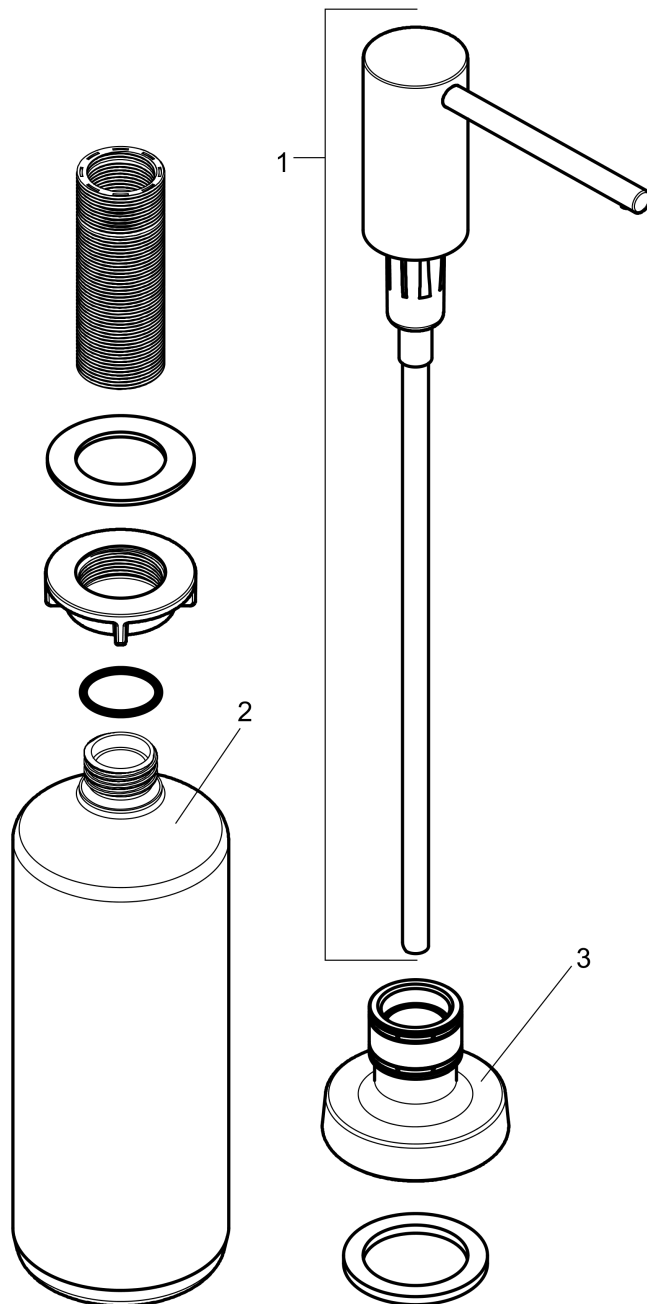

Soap Dispenser, Talis

Finish: **chrome** Part no. : **40448001**

Description

Features

- Durable metal construction
- Non-corroding outlet pipe
- Bottle capacity 16 oz
- 2 1/8" maximum counter depth

Item details

List Price \$ 87.00

Compliance / Sustainability

Product image

Scale drawing

Soap Dispenser, Talis

Finish: **chrome** Part no. : **40448001**

Exploded drawing

Year of production: >01/19

Soap Dispenser, Talis

Finish: **chrome** Part no. : **40448001**

Spare parts list

Year of production: >01/19

Pos.	Description	Part no.	Price	PU
1	pump	93283000	-	1
2	bottle for lotion dispenser	93278000	-	1
3	escutcheon	93285000	-	1