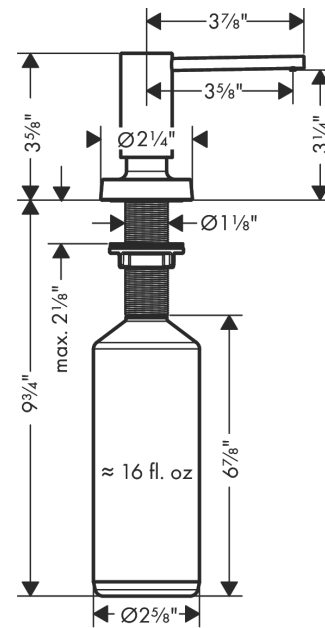

Soap Dispenser, Talis

Finish: **chrome** Part no. : **40448001**

Description

Features

- Durable metal construction
- Non-corroding outlet pipe
- Bottle capacity 16 oz
- 2 1/8" maximum counter depth

Item details

List Price \$ 87.00

Compliance / Sustainability

Product image

Scale drawing

Soap Dispenser, Talis

Finish: **chrome** Part no. : **40448001**

Exploded drawing

Year of production: >01/19

Soap Dispenser, Talis

Finish: **chrome** Part no. : **40448001**

Spare parts list

Year of production: >01/19

Pos.	Description	Part no.	Price	PU
1	pump	93283000	-	1
2	bottle for lotion dispenser	93278000	-	1
3	escutcheon	93285000	-	1