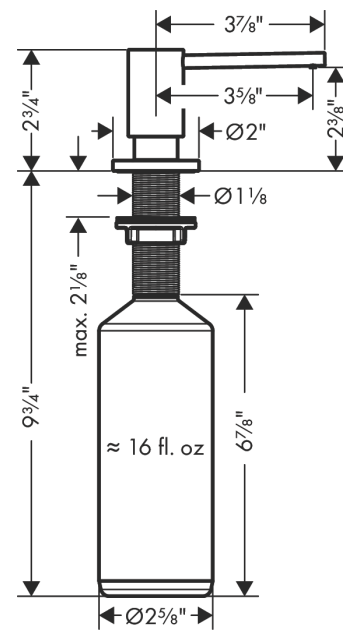

Soap Dispenser, Focus

Finish: **Steel Optic** Part no. : **40438801**

Description

Features

- Durable metal construction
- Non-corroding outlet pipe
- Bottle capacity 16 oz
- 2 1/8" maximum counter depth

Item details

List Price \$ 103.00

Compliance / Sustainability

Product image

Scale drawing

Soap Dispenser, Focus

Finish: **Steel Optic** Part no. : **40438801**

Exploded drawing

Year of production: >01/19

Soap Dispenser, Focus

Finish: **Steel Optic** Part no. : **40438801**

Spare parts list

Year of production: >01/19

Pos.	Description	Part no.	Price	PU
1	pump	93281800	-	1
2	bottle for lotion dispenser	93278000	-	1
3	escutcheon	93282800	-	1