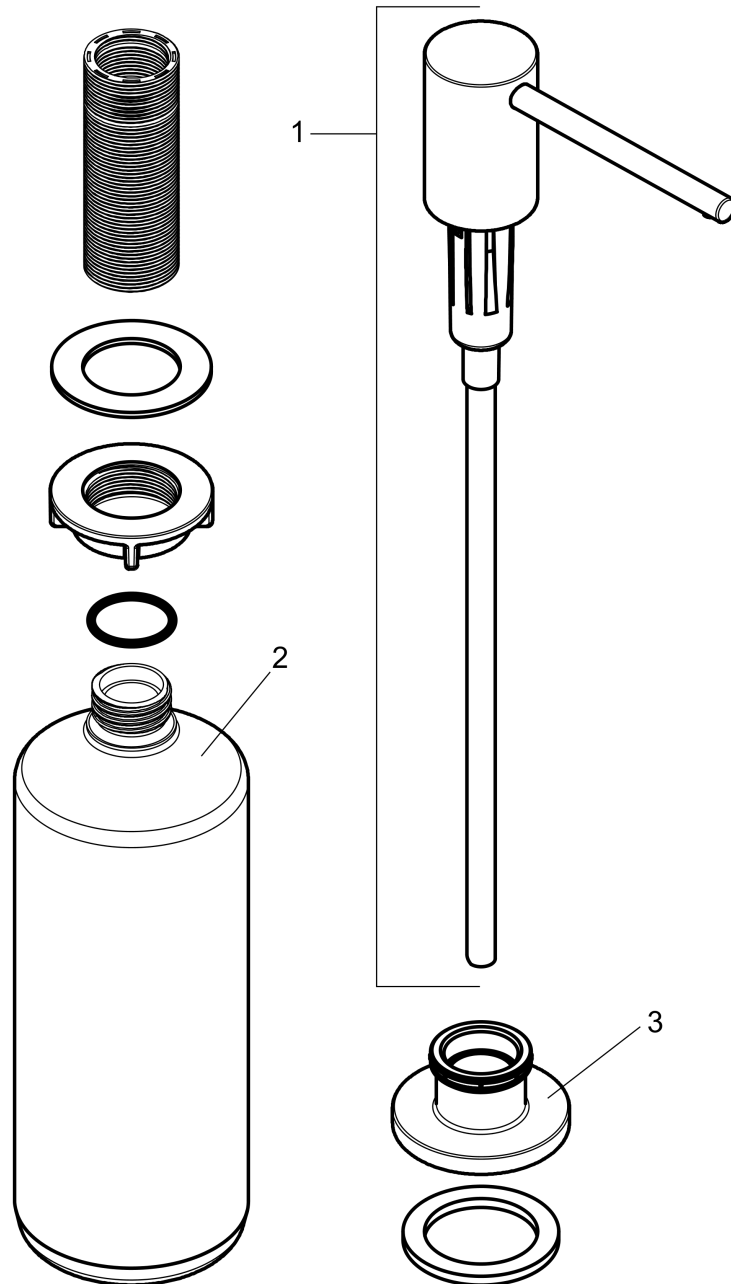

Soap Dispenser, Focus

Finish: **Steel Optic** Part no. : **40438801**

Description

Features

- Durable metal construction
- Non-corroding outlet pipe
- Bottle capacity 16 oz
- 2 1/8" maximum counter depth

Item details

List Price \$ 103.00

Compliance / Sustainability

Product image

Scale drawing

Soap Dispenser, Focus

Finish: **Steel Optic** Part no. : **40438801**

Exploded drawing

Year of production: >01/19

Soap Dispenser, Focus

Finish: **Steel Optic** Part no. : **40438801**

Spare parts list

Year of production: >01/19

Pos.	Description	Part no.	Price	PU
1	pump	93281800	-	1
2	bottle for lotion dispenser	93278000	-	1
3	escutcheon	93282800	-	1