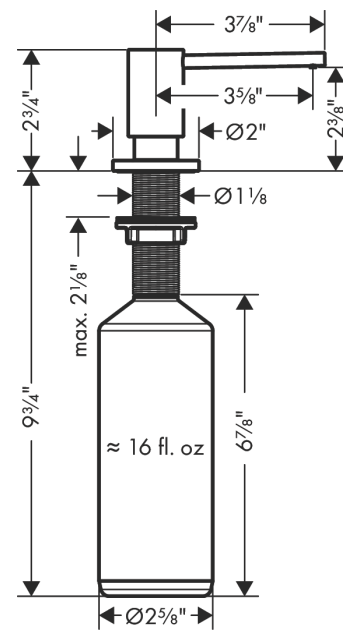

Soap Dispenser, Focus

Finish: **chrome** Part no. : **40438001**

Description

Features

- Durable metal construction
- Non-corroding outlet pipe
- Bottle capacity 16 oz
- 2 1/8" maximum counter depth

Item details

List Price \$ 78.00

Compliance / Sustainability

Product image

Scale drawing

Soap Dispenser, Focus

Finish: **chrome** Part no. : **40438001**

Exploded drawing

Year of production: >01/19

Soap Dispenser, Focus

Finish: **chrome** Part no. : **40438001**

Spare parts list

Year of production: >01/19

Pos.	Description	Part no.	Price	PU
1	pump	93281000	-	1
2	bottle for lotion dispenser	93278000	-	1
3	escutcheon	93282000	-	1