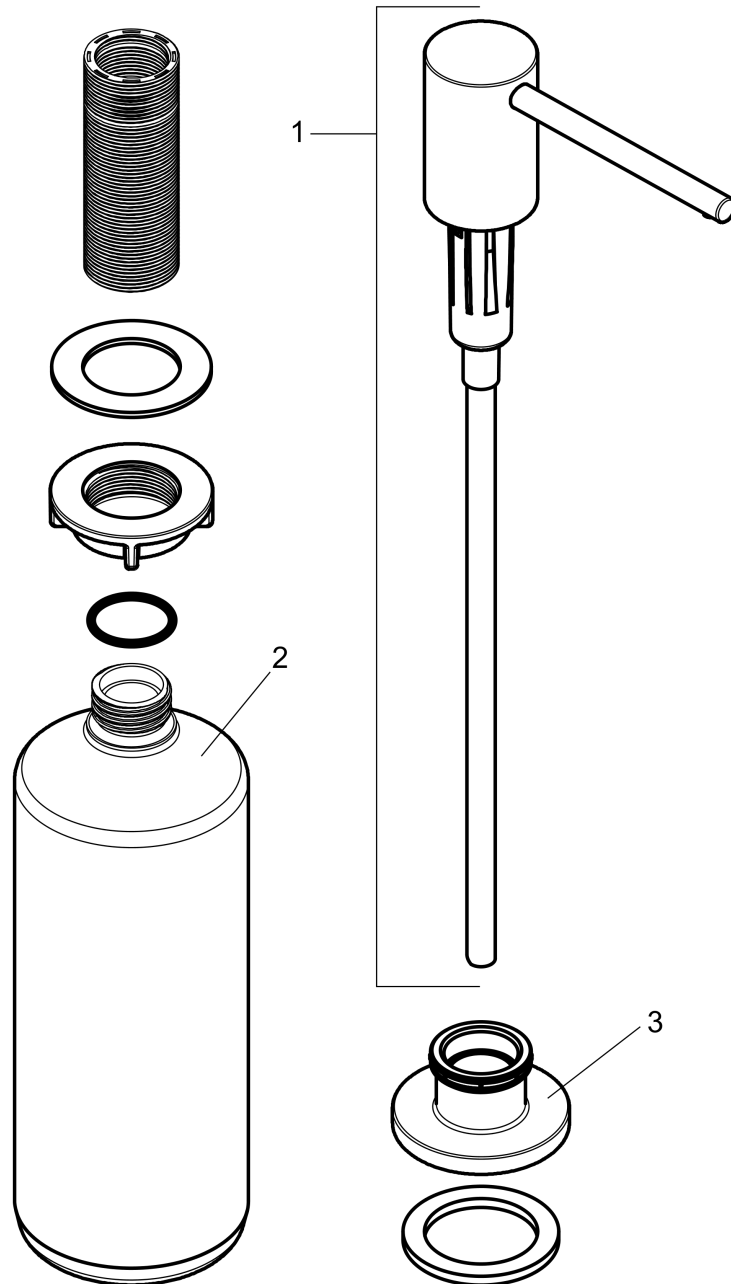

Soap Dispenser, Focus

Finish: **chrome** Part no. : **40438001**

Description

Features

- Durable metal construction
- Non-corroding outlet pipe
- Bottle capacity 16 oz
- 2 1/8" maximum counter depth

Item details

List Price \$ 78.00

Compliance / Sustainability

Product image

Scale drawing

Soap Dispenser, Focus

Finish: **chrome** Part no. : **40438001**

Exploded drawing

Year of production: >01/19

Soap Dispenser, Focus

Finish: **chrome** Part no. : **40438001**

Spare parts list

Year of production: >01/19

Pos.	Description	Part no.	Price	PU
1	pump	93281000	-	1
2	bottle for lotion dispenser	93278000	-	1
3	escutcheon	93282000	-	1