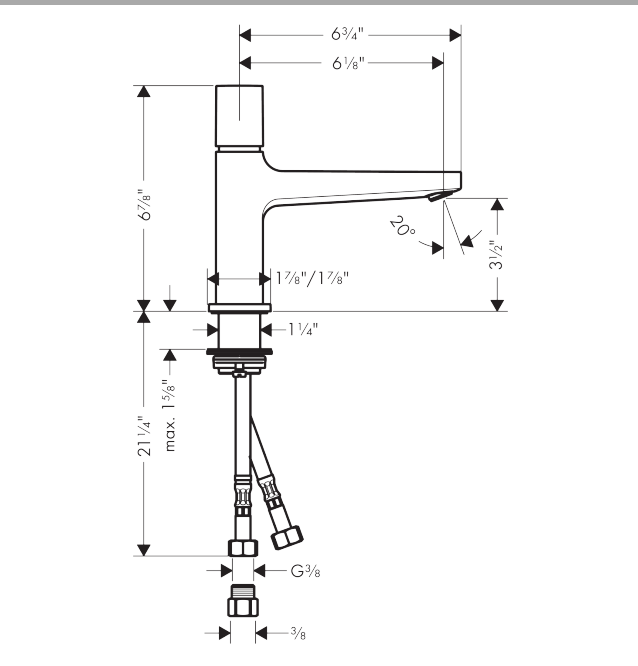

Metropol
Single-Hole Faucet 100 Select, 1.2 GPM
 Finishes : **chrome** Part no. : **32570001**

Description

Features

- Aerated spray
- Flow: 1.2 GPM (4.5 L/Min)
- Select cartridge for easy, intuitive operation: Push handle to turn water on and off, and turn to adjust temperature

Item details

List Price \$ 391.00

Technology

Compliance

Product image

Scale drawing

Metropol
Single-Hole Faucet 100 Select, 1.2 GPM
 Finishes : **chrome** Part no. : **32570001**

Exploded drawing

Year of production: >01/18

Metropol
Single-Hole Faucet 100 Select, 1.2 GPM
 Finishes : **chrome** Part no. : **32570001**

Spare parts list

Year of production: >01/18

Pos.	Description	Part no.	Price	PU
1	handle	93070000	-	1
2	adapter for handle	92526000	-	1
3	nut	92528000	-	1
4	O-ring 27x1,5	92527000	-	1
5	cartridge, assy	92529000	-	1
6	adapter for cartridge	98866000	-	1
7	O-ring 23x2	98398000	-	1
8	aerator M24x1 (4,5 l/min)	93202000	-	1
9	service tool	95661000	-	1
10	escutcheon	93048000	-	1
11	flat seal	98749000	-	1
12	fixing set (Ø 32)	13961000	-	1
13	lever collar	97548000	-	1
14	connection hose 450 mm M8x0,75 G3/8	92531000	-	1
15	O-ring 7x1,5	98422000	-	1
16	non return valve DW 10	96456000	-	1
17	filter	92532000	-	1
18	sealing set	92533000	-	1
a	adapter for connection hose	88802000	-	1