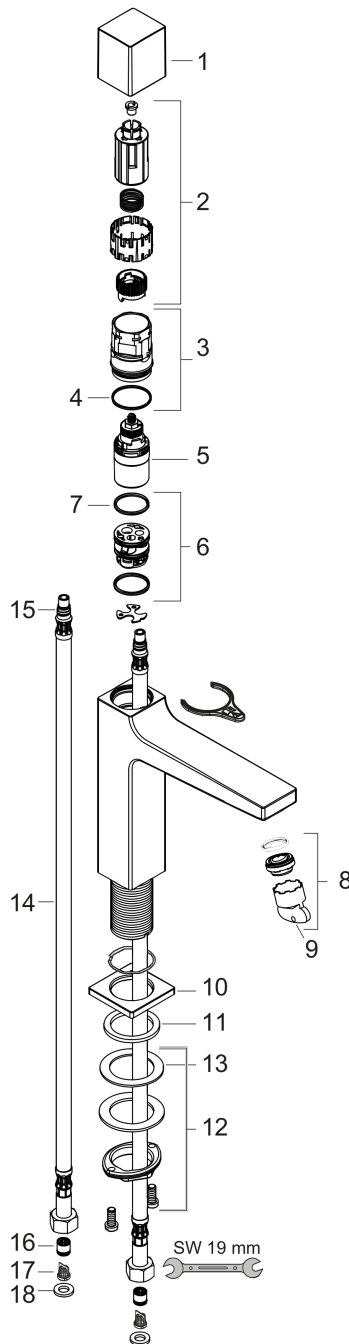

Metropol
Single-Hole Faucet 100 Select, 1.2 GPM
 Finishes : **chrome** Part no. : **32570001**

Description

Features

- Aerated spray
- Flow: 1.2 GPM (4.5 L/Min)
- Select cartridge for easy, intuitive operation: Push handle to turn water on and off, and turn to adjust temperature

Item details

List Price \$ 391.00

Technology

Compliance

Product image

Scale drawing

Metropol
Single-Hole Faucet 100 Select, 1.2 GPM
 Finishes : **chrome** Part no. : **32570001**

Exploded drawing

Year of production: >01/18

Metropol
Single-Hole Faucet 100 Select, 1.2 GPM
 Finishes : **chrome** Part no. : **32570001**

Spare parts list

Year of production: >01/18

Pos.	Description	Part no.	Price	PU
1	handle	93070000	-	1
2	adapter for handle	92526000	-	1
3	nut	92528000	-	1
4	O-ring 27x1,5	92527000	-	1
5	cartridge, assy	92529000	-	1
6	adapter for cartridge	98866000	-	1
7	O-ring 23x2	98398000	-	1
8	aerator M24x1 (4,5 l/min)	93202000	-	1
9	service tool	95661000	-	1
10	escutcheon	93048000	-	1
11	flat seal	98749000	-	1
12	fixing set (Ø 32)	13961000	-	1
13	lever collar	97548000	-	1
14	connection hose 450 mm M8x0,75 G3/8	92531000	-	1
15	O-ring 7x1,5	98422000	-	1
16	non return valve DW 10	96456000	-	1
17	filter	92532000	-	1
18	sealing set	92533000	-	1
a	adapter for connection hose	88802000	-	1