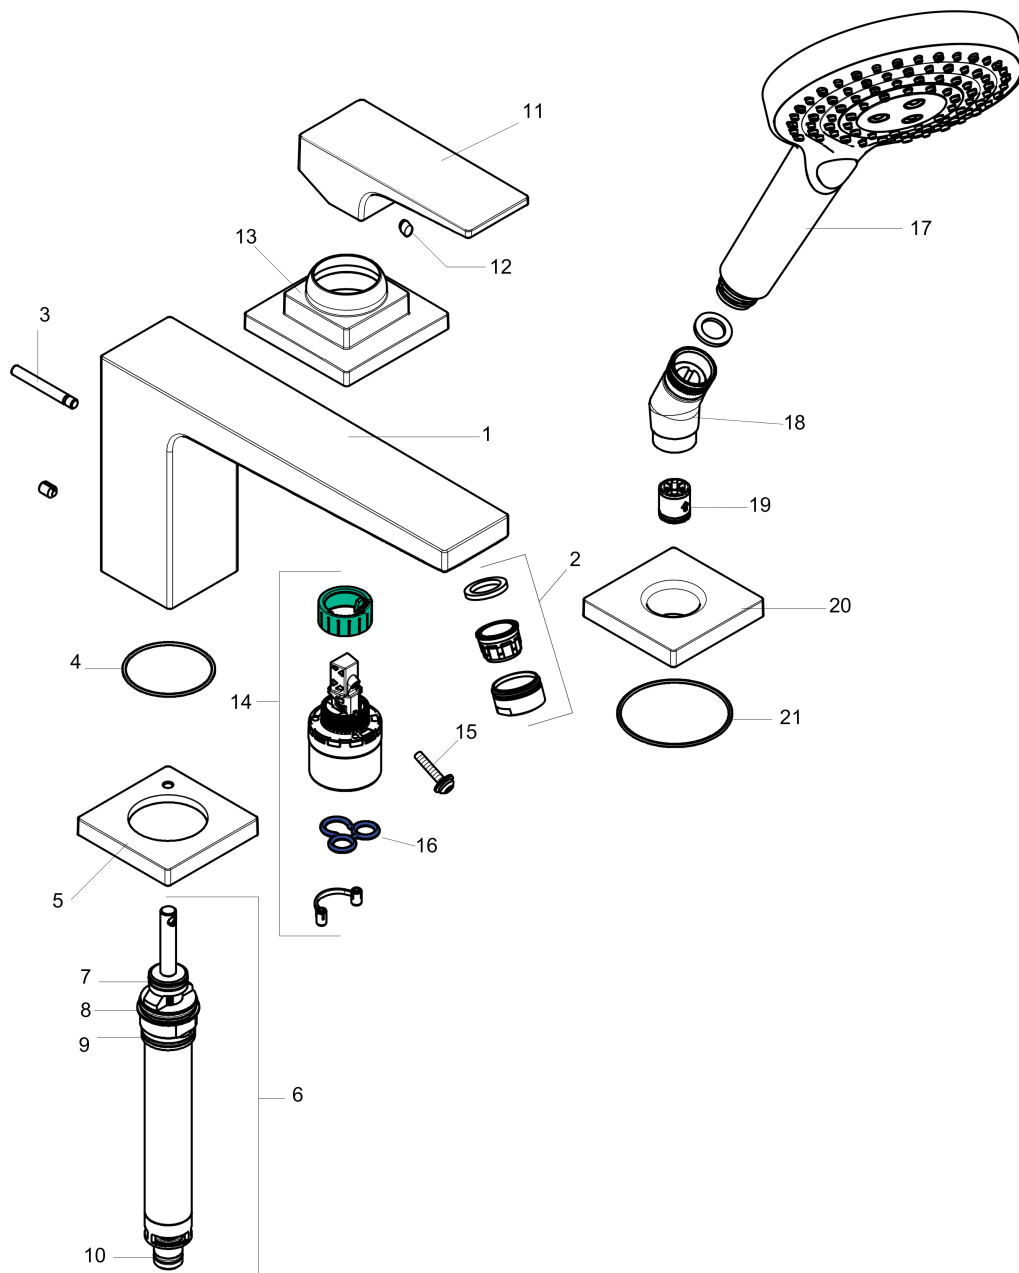

Metropol

3-Hole Roman Tub Set Trim with Lever Handle and 1.75 GPM Handshower

Finishes : **chrome** Part no. : **32556001**

Description

Features

- consists of: 3-Hole Roman tub filler with single handle, Handshower, Handshower holder
- Ceramic cartridge
- Integrated double backflow prevention

Item details

List Price \$ 747.00

Technology

Compliance

Product image

Scale drawing

Metropol
3-Hole Roman Tub Set Trim with Lever Handle and 1.75 GPM Handshower
 Finishes : **chrome** Part no. : **32556001**

Exploded drawing

Year of production: >07/18

Metropol**3-Hole Roman Tub Set Trim with Lever Handle and 1.75 GPM Handshower**Finishes : **chrome** Part no. : **32556001****Spare parts list**

Year of production: >07/18

Pos.	Description	Part no.	Price	PU
1	spout cpl.	93151000	-	1
2	aerator M24x1 (30 l/min)	96512000	-	1
3	diverter knob	98707000	-	1
4	O-ring 41x1,5	98168000	-	1
5	escutcheon for spout	93152000	-	1
6	selector assy	96775000	-	1
7	O-Ring 14x2,5	98189000	-	1
8	O-Ring 23x2,5	98183000	-	1
9	O-Ring 22x2	98185000	-	1
10	O-ring 9x2,5	98217000	-	1
11	handle	93075000	-	1
12	screw cover	96338000	-	1
13	escutcheon	93138000	-	1
14	cartridge, assy	92730000	-	1
15	locking screw for handle	95140000	-	1
16	seal	95008000	-	1
17	handshower	26036001	-	1
18	shower holder	28071000	-	1
19	set of non return valves DW 15	94074000	-	1
20	escutcheon for shower holder	93153000	-	1
21	O-ring 56x2	98468000	-	1