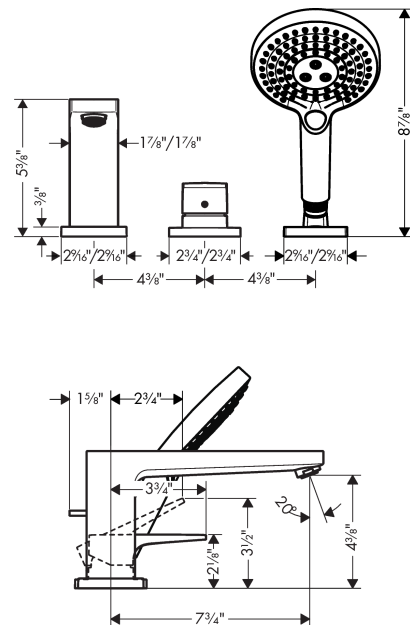

Metropol

3-Hole Roman Tub Set Trim with Lever Handle and 1.75 GPM Handshower

Finishes : **chrome** Part no. : **32556001**

Description

Features

- consists of: 3-Hole Roman tub filler with single handle, Handshower, Handshower holder
- Ceramic cartridge
- Integrated double backflow prevention

Item details

List Price \$ 747.00

Technology

Compliance

Product image

Scale drawing

Metropol
3-Hole Roman Tub Set Trim with Lever Handle and 1.75 GPM Handshower
 Finishes : **chrome** Part no. : **32556001**

Exploded drawing

Year of production: >07/18

Metropol**3-Hole Roman Tub Set Trim with Lever Handle and 1.75 GPM Handshower**Finishes : **chrome** Part no. : **32556001****Spare parts list**

Year of production: >07/18

Pos.	Description	Part no.	Price	PU
1	spout cpl.	93151000	-	1
2	aerator M24x1 (30 l/min)	96512000	-	1
3	diverter knob	98707000	-	1
4	O-ring 41x1,5	98168000	-	1
5	escutcheon for spout	93152000	-	1
6	selector assy	96775000	-	1
7	O-Ring 14x2,5	98189000	-	1
8	O-Ring 23x2,5	98183000	-	1
9	O-Ring 22x2	98185000	-	1
10	O-ring 9x2,5	98217000	-	1
11	handle	93075000	-	1
12	screw cover	96338000	-	1
13	escutcheon	93138000	-	1
14	cartridge, assy	92730000	-	1
15	locking screw for handle	95140000	-	1
16	seal	95008000	-	1
17	handshower	26036001	-	1
18	shower holder	28071000	-	1
19	set of non return valves DW 15	94074000	-	1
20	escutcheon for shower holder	93153000	-	1
21	O-ring 56x2	98468000	-	1